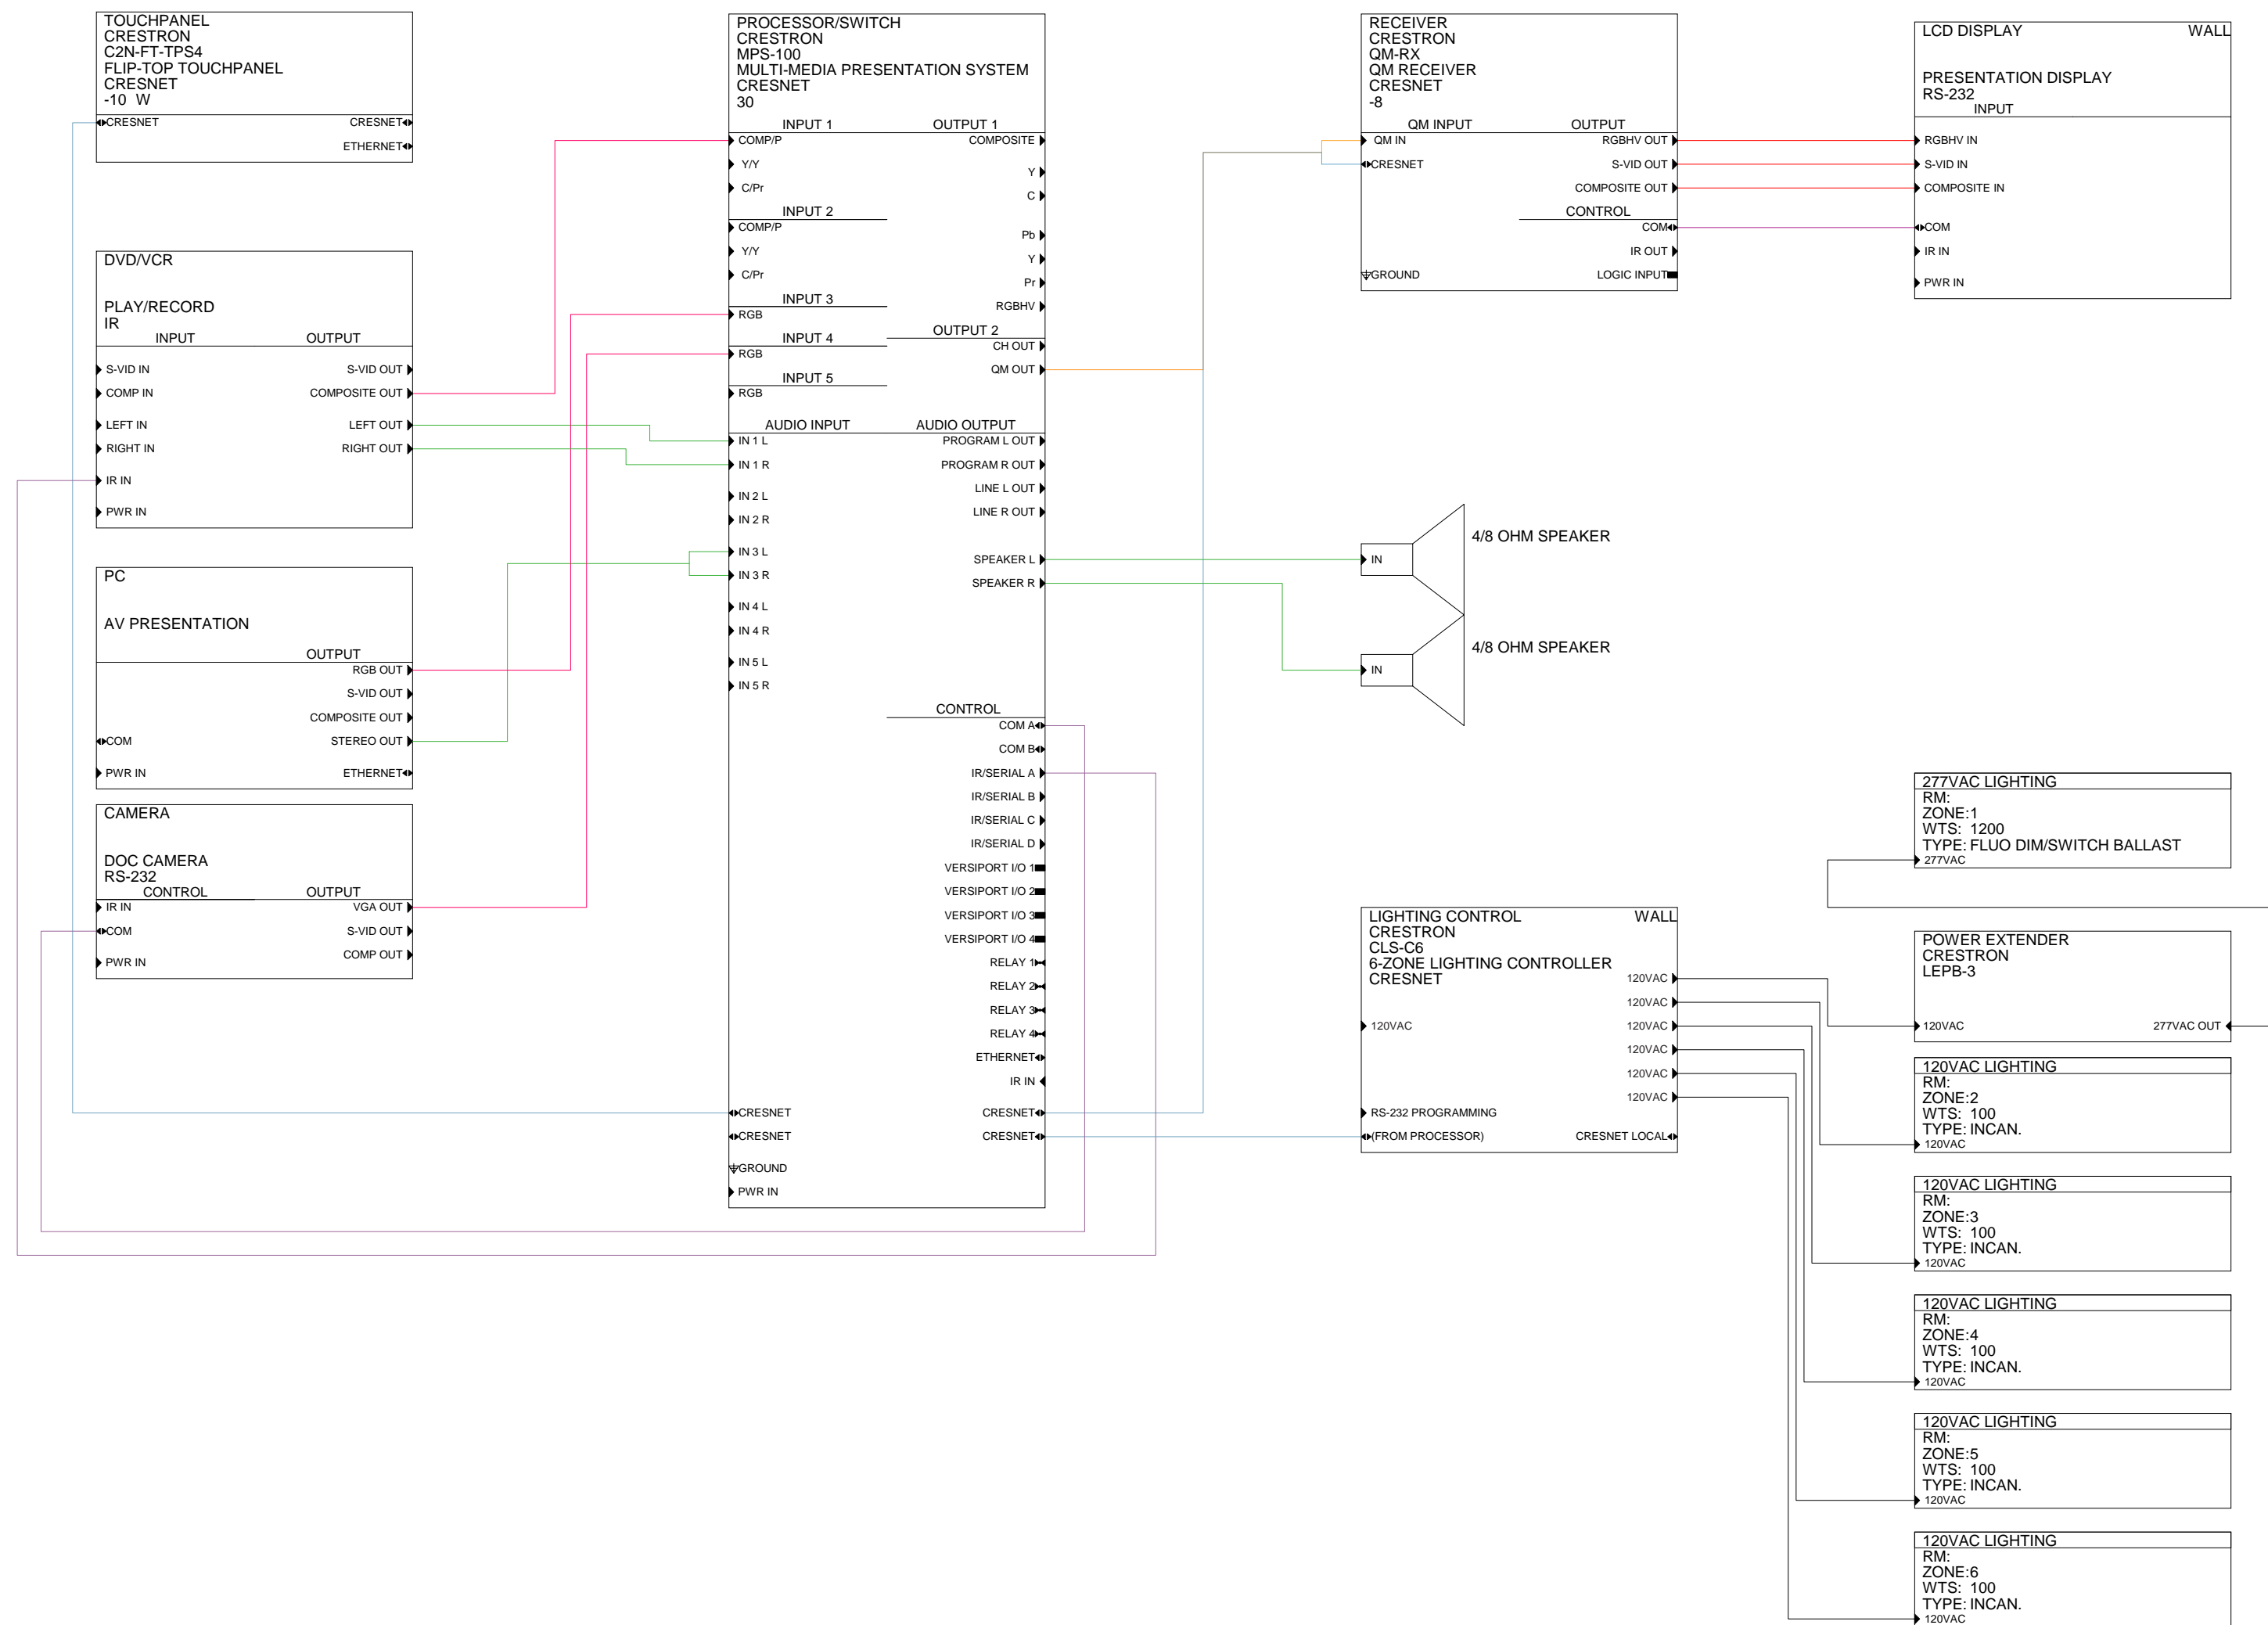

Project Title

**MPS-100
C2N-FT-TPS4
ILUX
QM-RX**

Revision

Project ID **SYSTEM #3**

Drawing Title

**MPS-100
WITH
C2N-FT-TPS4
INTERFACE**

Drawing No.

MPS-100

CRESTRON EQUIPMENT LIST

- MPS-100
- QM-RX
- C2N-FT-TPS4
- BB-1000L
- CLS-C6
- LEPB-3
- CRESCAT-QM-P
- CRESNET-P