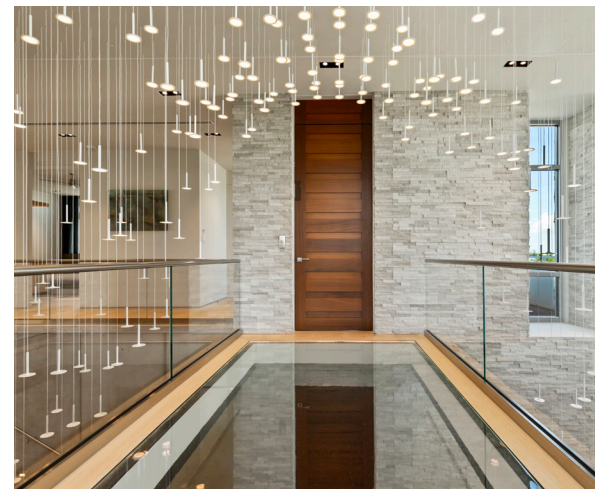

THE SOLUTION

Phil's Phancy Programming was brought in to handle lighting control for the stunning modern property. The list of smart home control features continued to grow as the homeowner became aware of the possibilities, and the property ultimately became a fully automated residence backed by Crestron control solutions. Crestron was able to integrate a project vast in size, while tying in elements from third-party manufacturers.

"FROM THE MAIN ENTRY POINT, TWO MASSIVE DOORS OPEN AUTOMATICALLY TO REVEAL AN EXPANSIVE ENTRYWAY COMPLETE WITH A REMARKABLE LIGHT FIXTURE AND LINEAR LIGHTS THAT CAN BE CUSTOMIZED FOR ANY SETTING."

Phil Roberts

Owner,

Phil's Phancy Programming