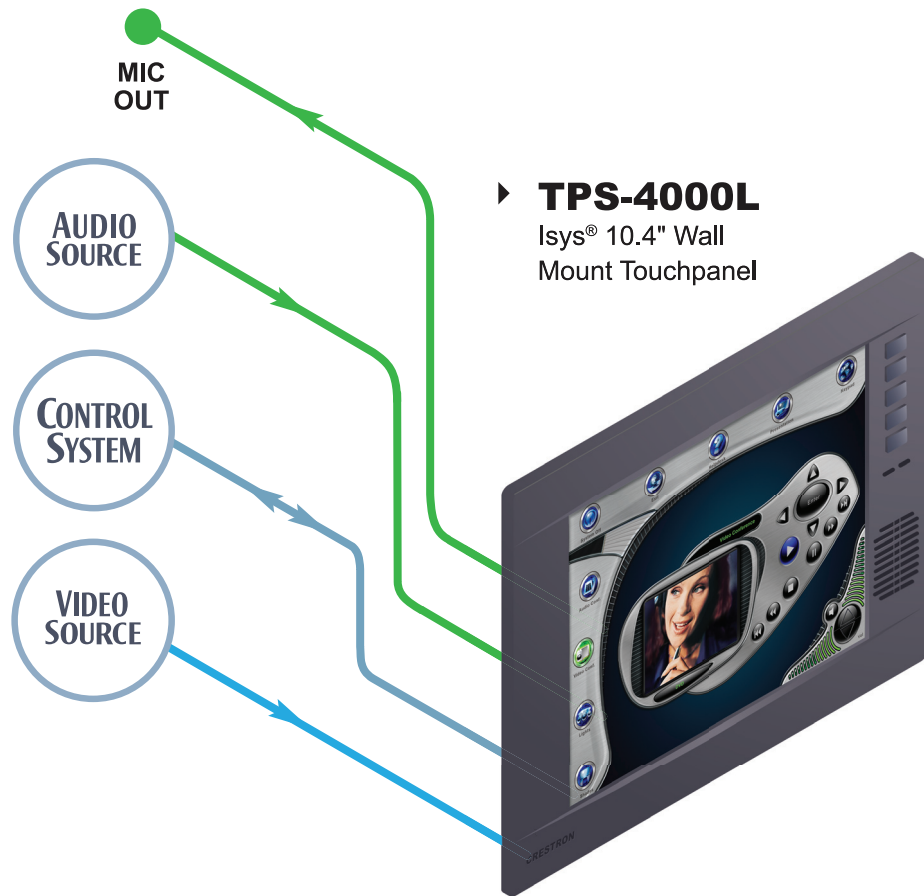

# TPS-4000L using conventional AV sources

Color Key		
● Control	● Video	● Audio
● CAT5E	● Cresnet	● LAN
● RGB	● CresCAT	