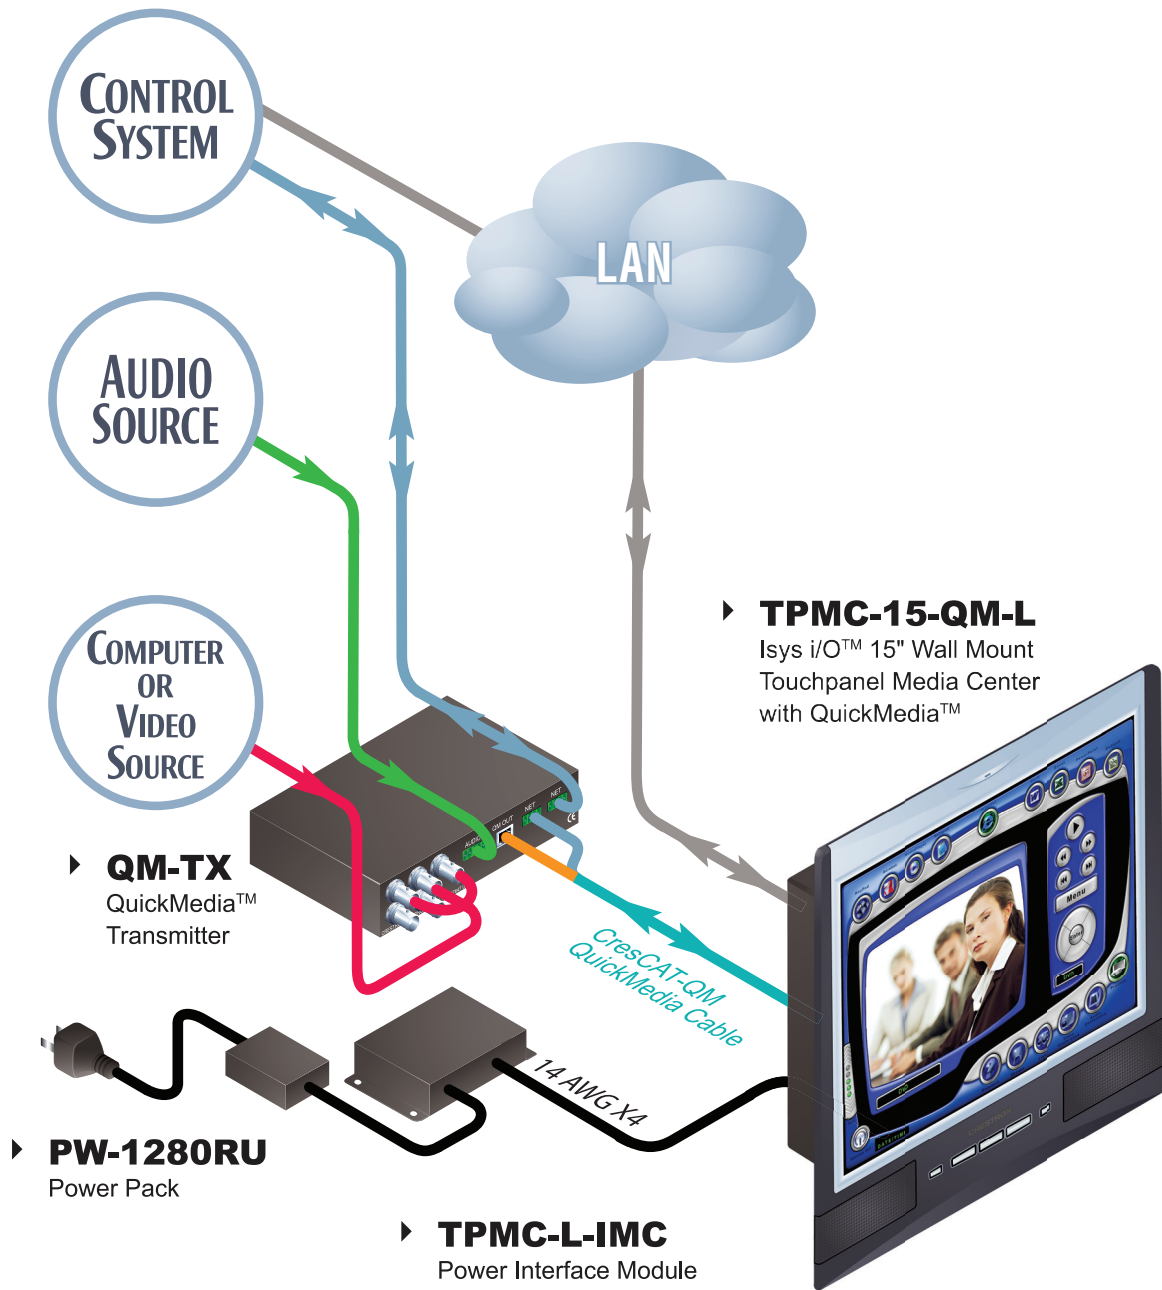

# TPMC-15-QM-L using a single QuickMedia Transmitter

Color Key		
● Control	● Video	● Audio
● CAT5E	● Cresnet	● LAN
● RGB	● CresCAT	