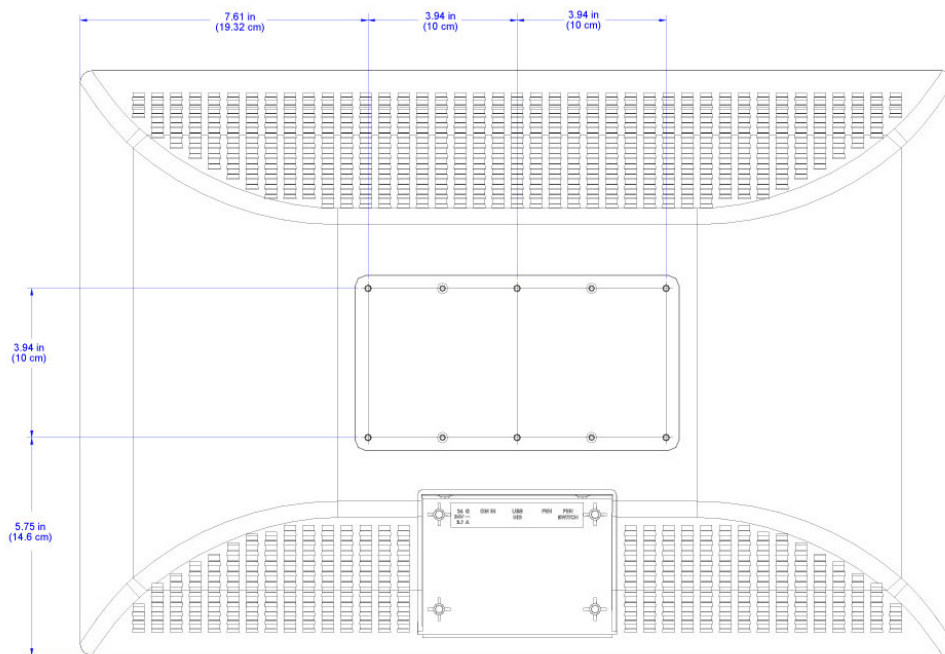

V24R-C V-Panel™ 24" HD Touch Screen Displays

Cover removed to show connector placement