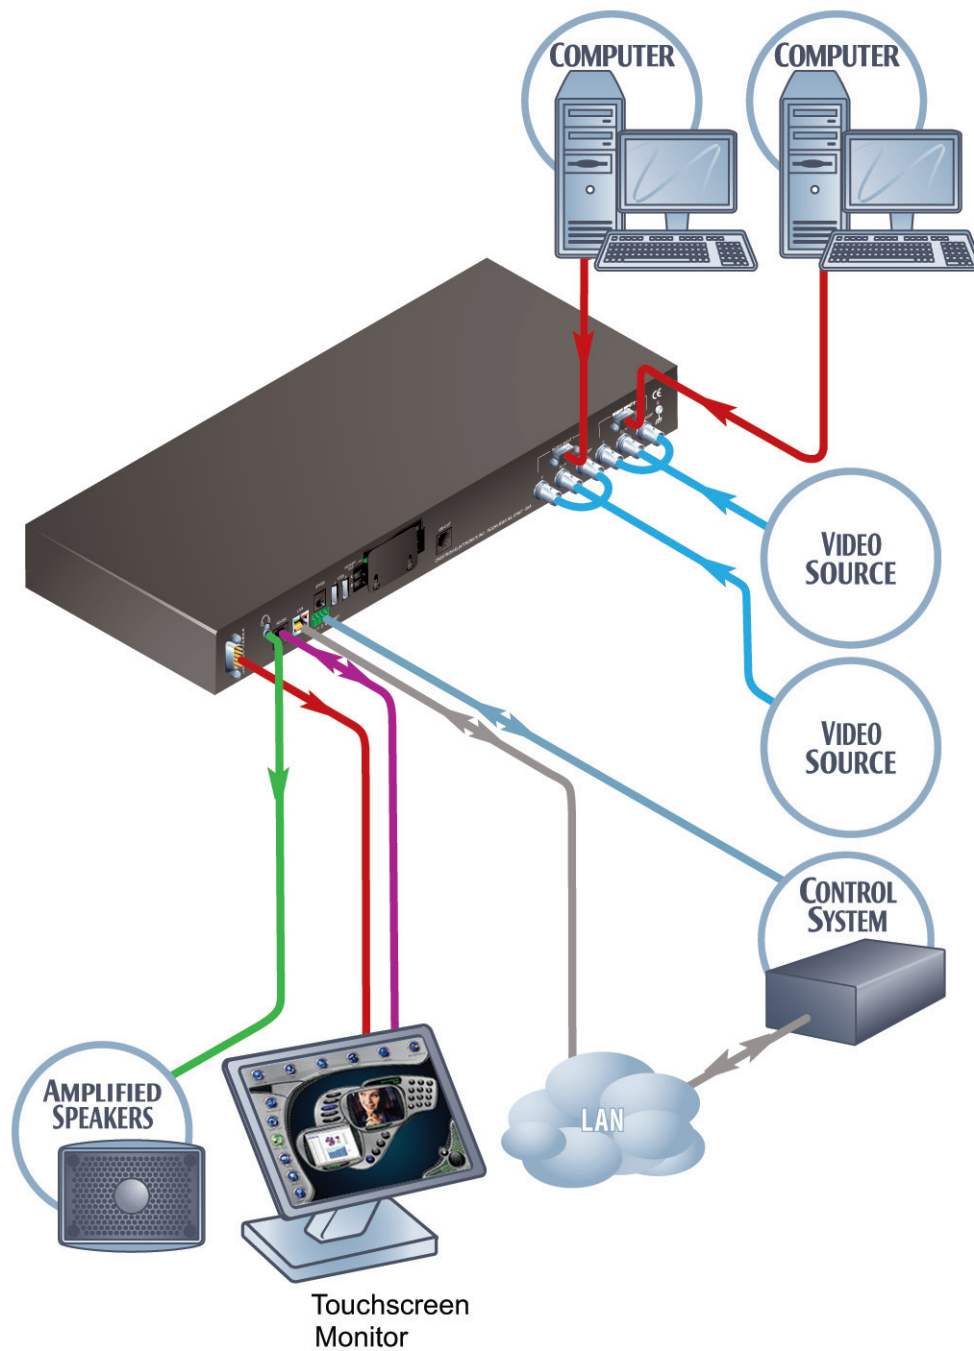

# TPS-GA-TPI Typical Connections

Color Key		
● Control	● Video	● Audio
● CAT5E	● Cresnet	● LAN
● RGB	● CresCAT	