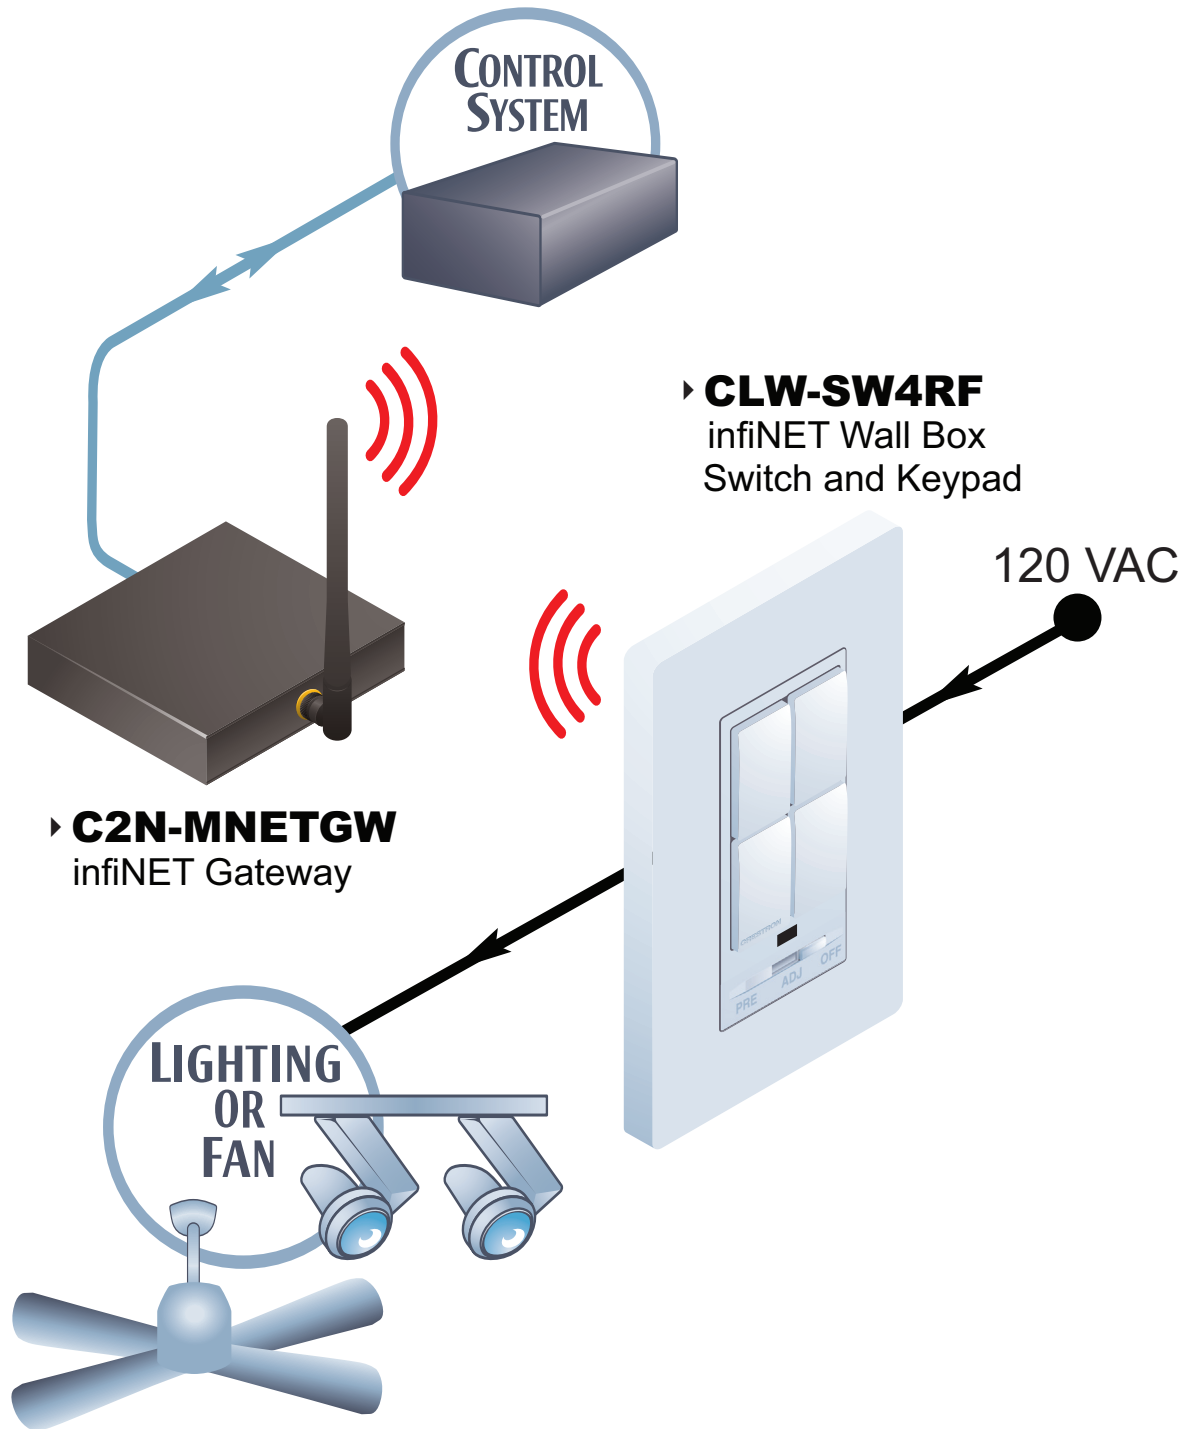

Typical CLW-SW4RF Connections

Color Key		
● Control	● Video	● Audio
● CAT5E	● Cresnet	● LAN
● RGB	● CresCAT	