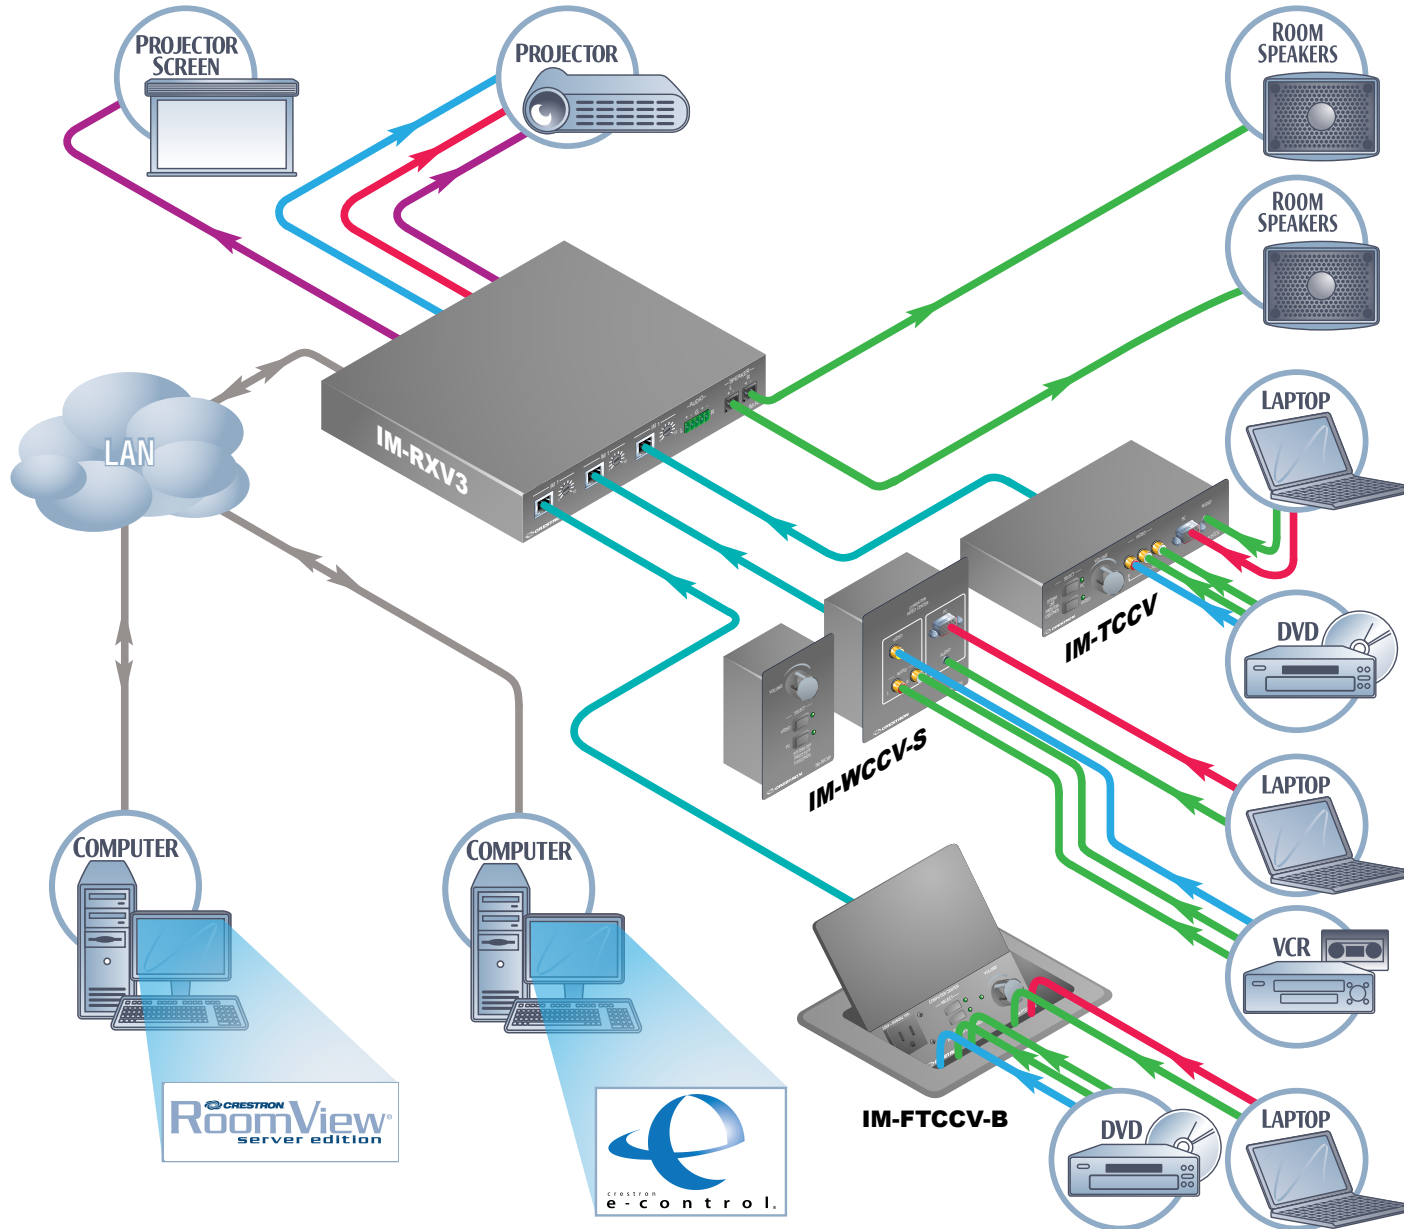

iMedia with Video Support

Color Key ● Control ● Video ● Audio ● RGB ● CAT5E ● Cresnet ● LAN ● CresCAT-IM