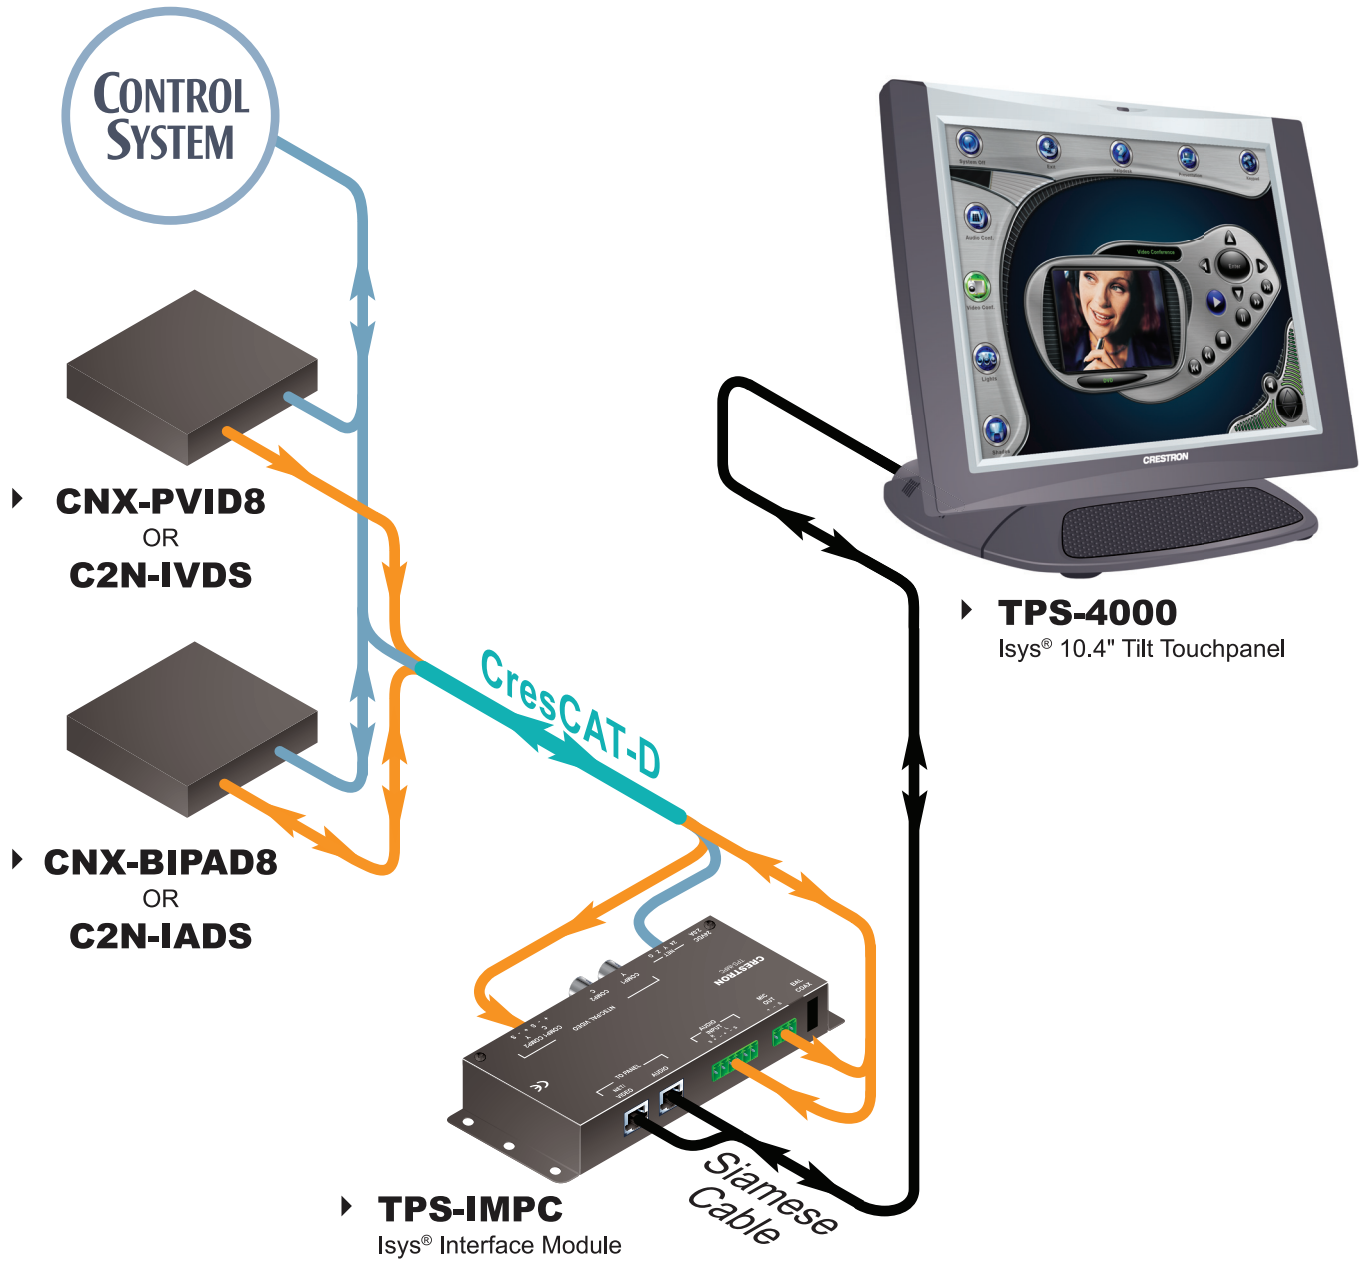

TPS-4000 in a CH CAT5 AV Distribution System

Color Key					
●	Control	●	Video	●	Audio
●	CAT5E	●	Cresnet	●	LAN
●	RGB	●	CresCAT		