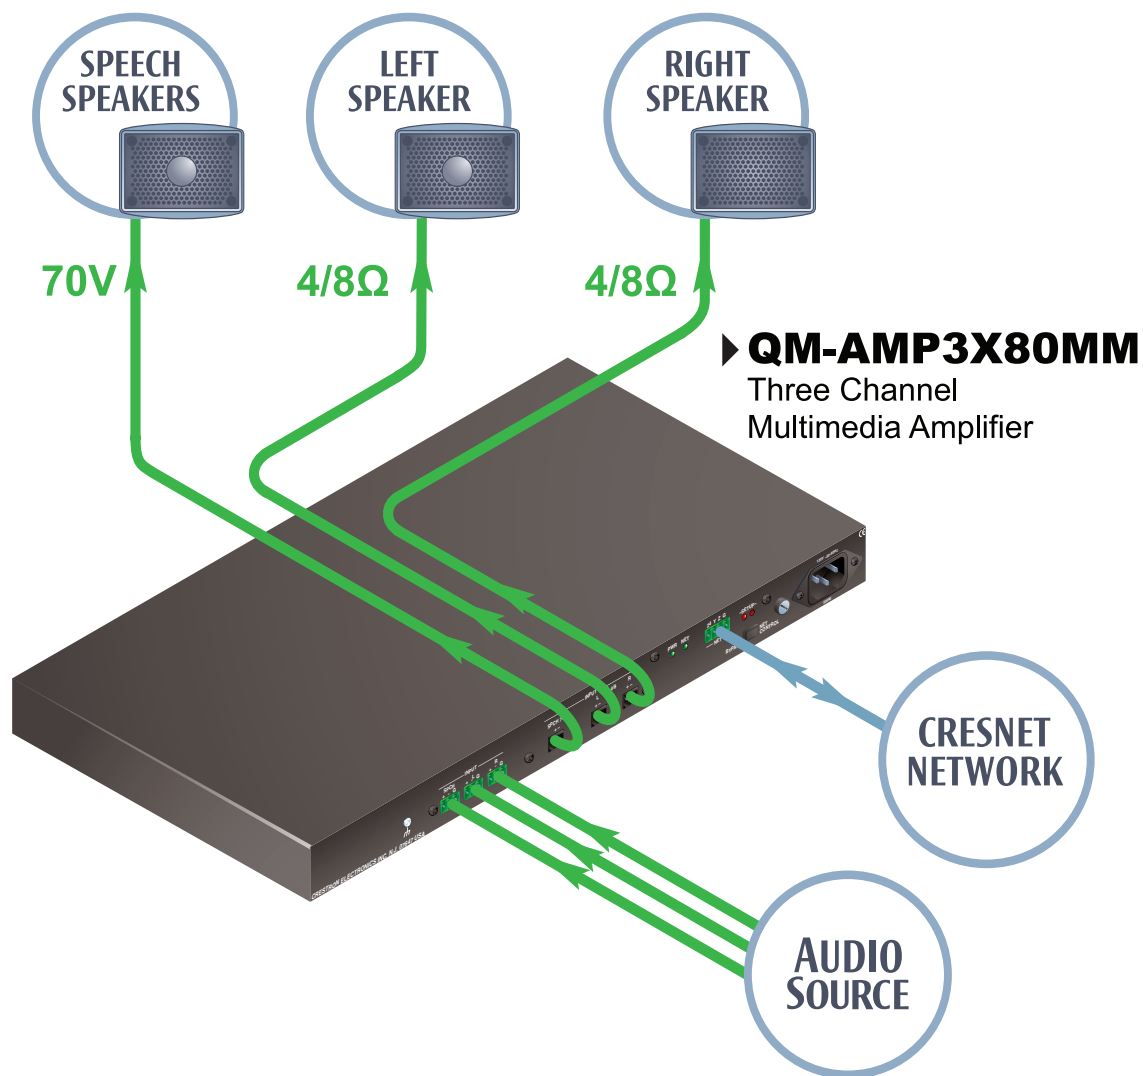

QM-AMP3x80MM Connections

Color Key		
● Control	● Video	● Audio
● CAT5E	● Cresnet	● LAN
● RGB	● CresCAT	