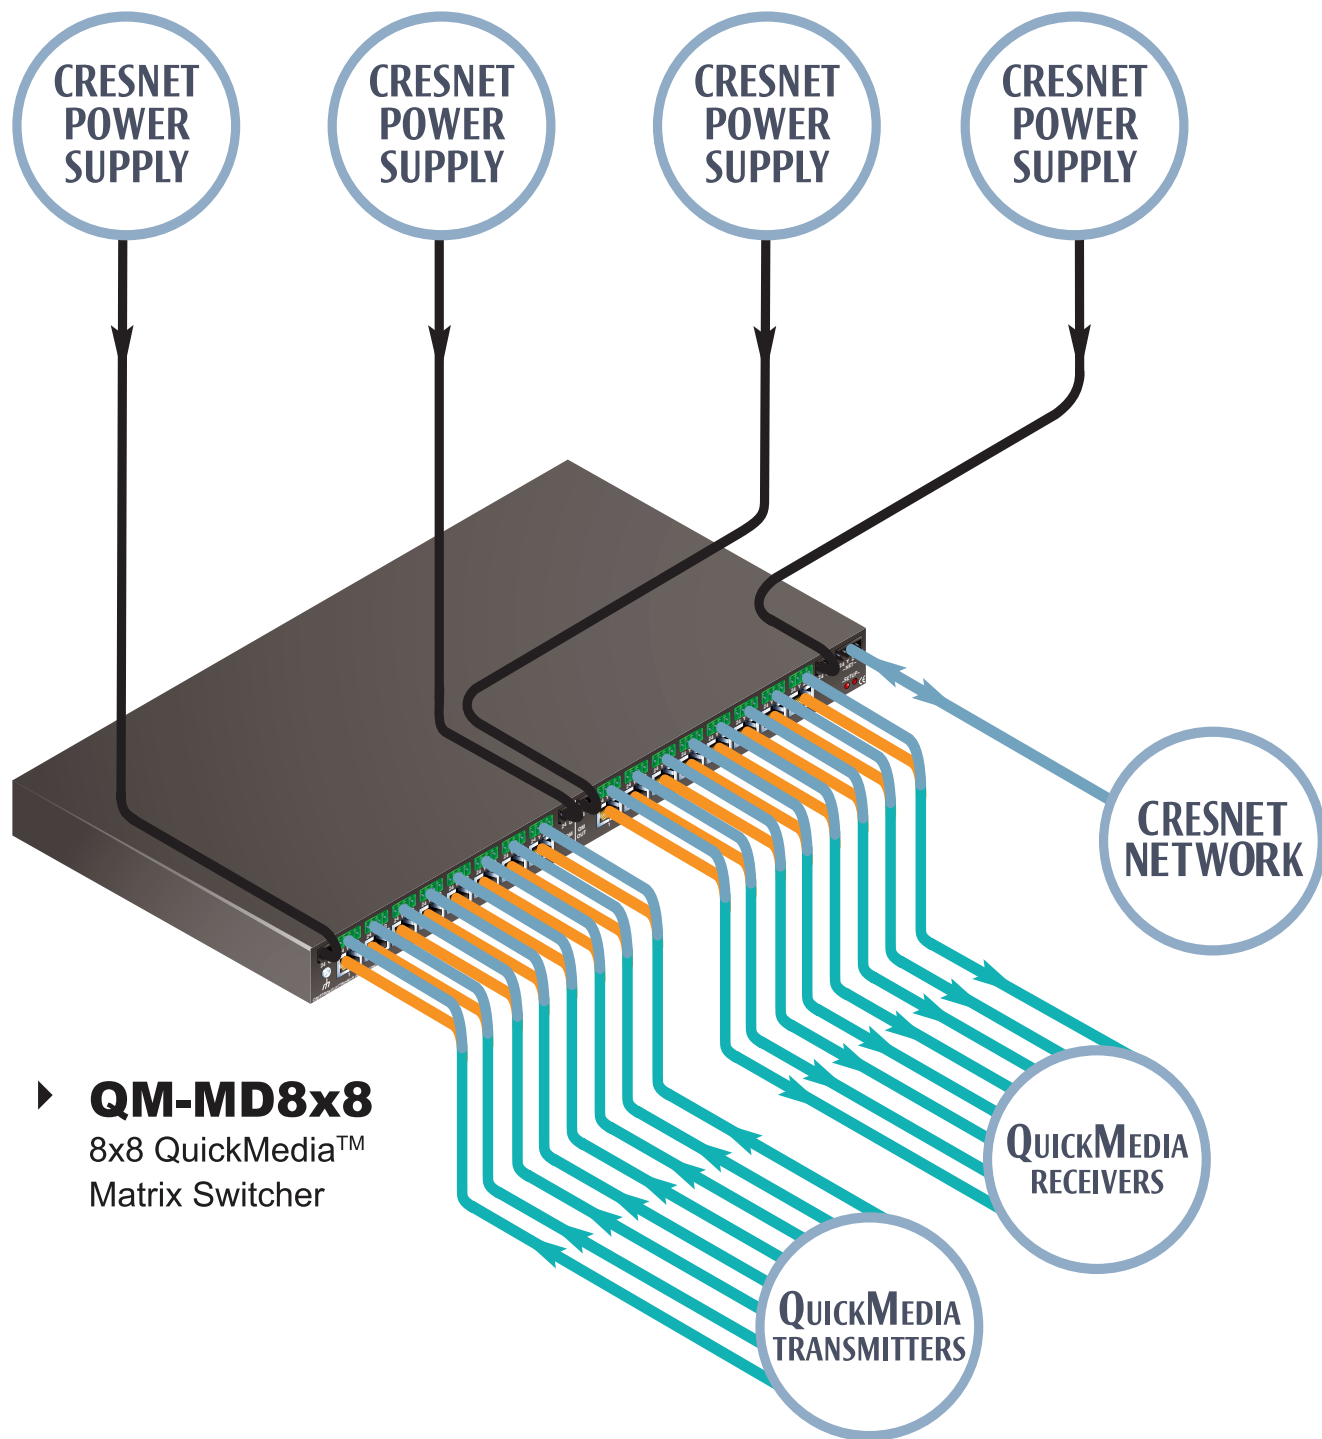

Typical QM-MD8x8 Application

► **QM-MD8x8**
8x8 QuickMedia™
Matrix Switcher

Color Key		
Control	Video	Audio
CAT5E	Cresnet	LAN
RGB	CresCAT	