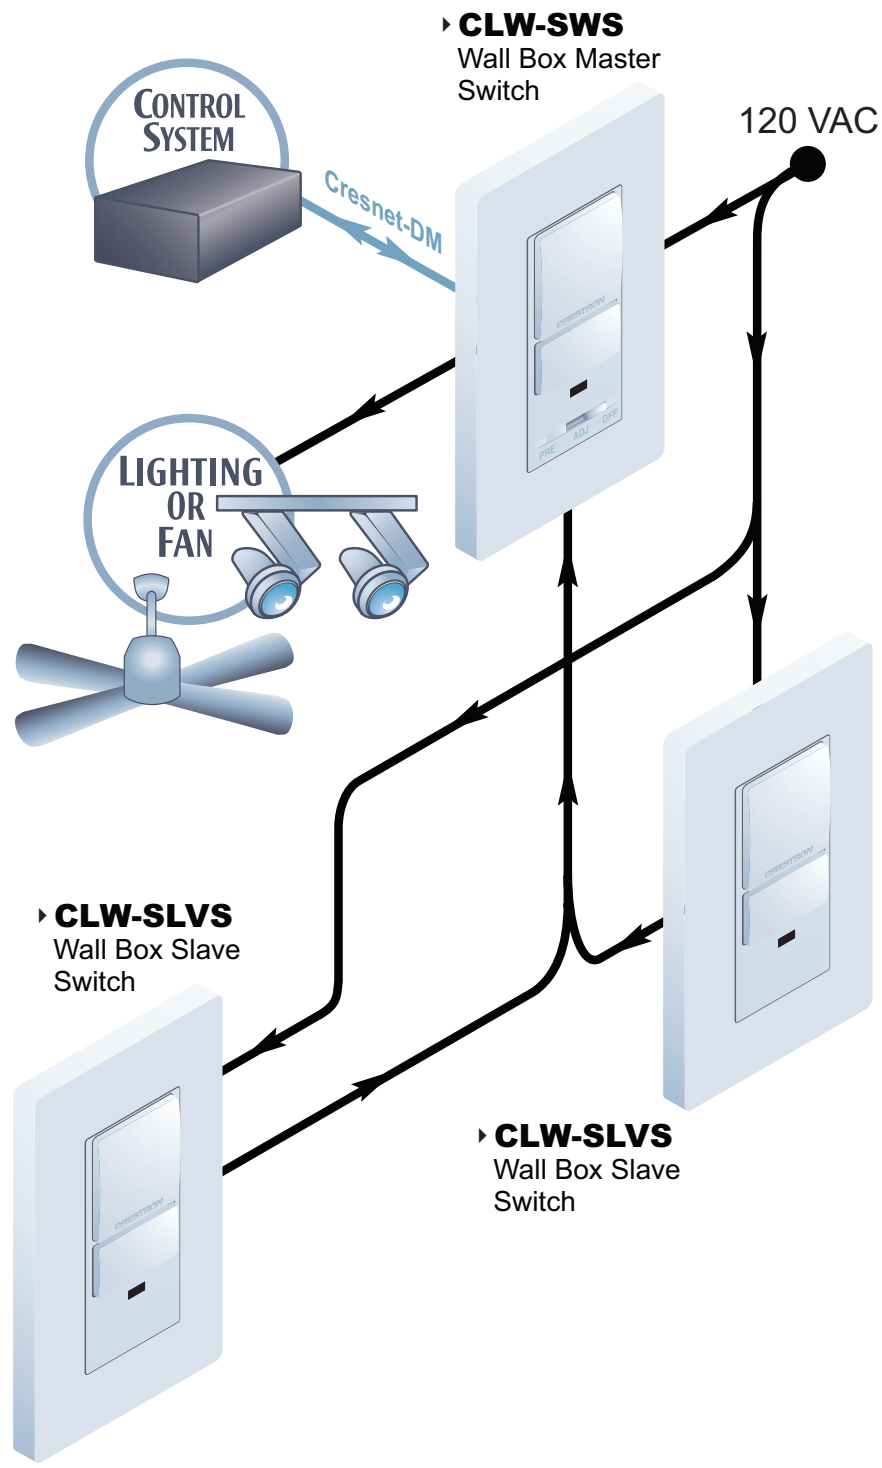

# Typical CLW-SWS and CLW-SLVS Connections

Color Key		
● Control	● Video	● Audio
● CAT5E	● Cresnet	● LAN
● RGB	● CresCAT	