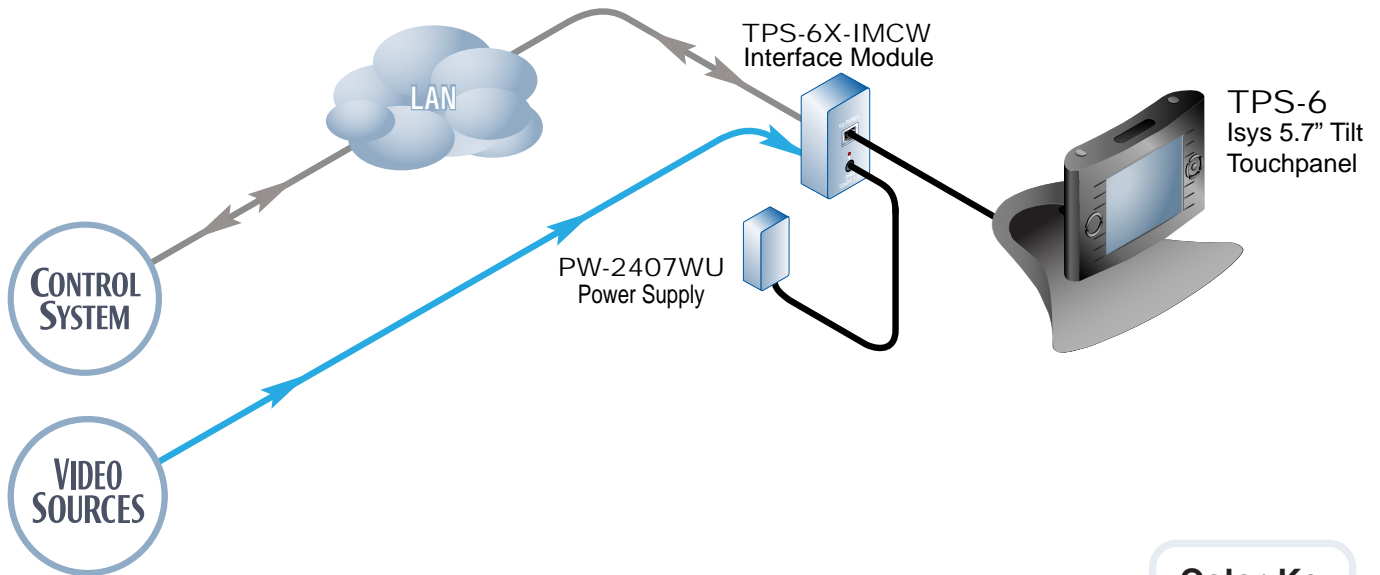

TPS-6 Example Applications

Color Key

- Video
- Cresnet
- LAN