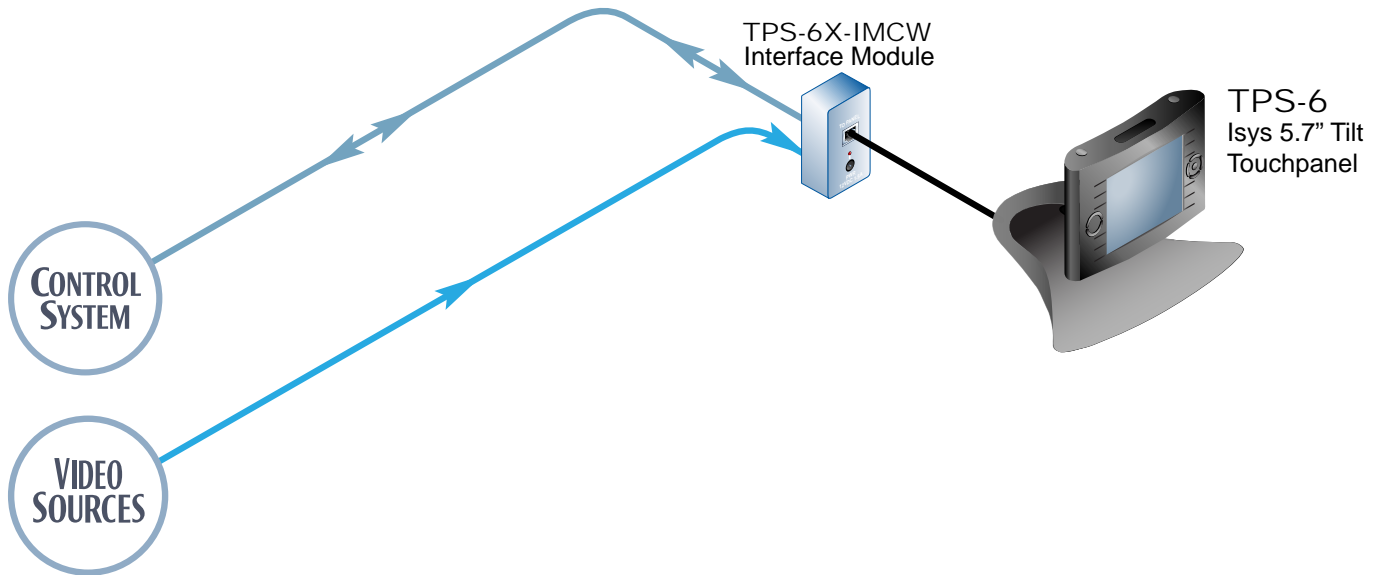

TPS-6 Example Applications

Color Key

- Video
- Cresnet
- LAN