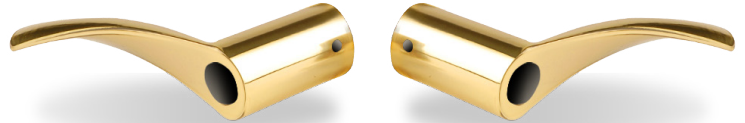

# CLK-YL-YR05D8 Lever Pair for Yale® Lever Locks

Cascade Style, Polished Brass

Marina Style, Polished Brass

Cascade, Oil-Rubbed Bronze

Marina, Oil-Rubbed Bronze

Cascade, Satin Nickel

Marina, Satin Nickel

Milan Style, Polished Brass