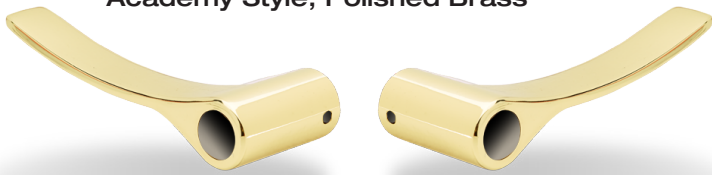

# CLK-YL-YR05D8 Lever Pair for Yale® Lever Locks

Cascade Style, Polished Brass

Marina Style, Polished Brass

Cascade, Oil-Rubbed Bronze

Marina, Oil-Rubbed Bronze

Cascade, Satin Nickel

Marina, Satin Nickel

Milan Style, Polished Brass

McClure Style, Polished Brass

Milan, Oil-Rubbed Bronze

McClure, Oil-Rubbed Bronze

Milan, Satin Nickel

McClure, Satin Nickel

# CLK-YL-YR05D8 Lever Pair for Yale® Lever Locks

Academy Style, Polished Brass

Academy, Oil-Rubbed Bronze

Academy, Satin Nickel