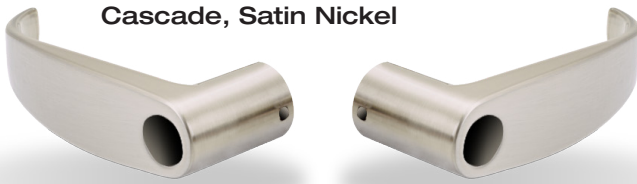

# CLK-YL-YR05D8 Lever Pair for Yale® Lever Locks

Cascade Style, Polished Brass

Marina Style, Polished Brass

Cascade, Oil-Rubbed Bronze

Marina, Oil-Rubbed Bronze

Cascade, Satin Nickel

Marina, Satin Nickel

Milan Style, Polished Brass

McClure Style, Polished Brass

Milan, Oil-Rubbed Bronze

McClure, Oil-Rubbed Bronze

Milan, Satin Nickel

McClure, Satin Nickel