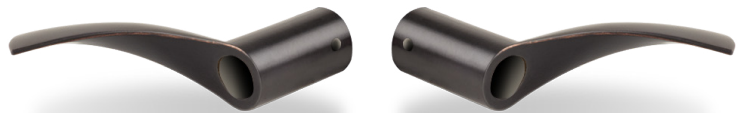

# CLK-YL-YR05D8 Lever Pair for Yale® Lever Locks

Cascade Style, Polished Brass

Marina Style, Polished Brass

Cascade, Oil-Rubbed Bronze

Marina, Oil-Rubbed Bronze

Cascade, Satin Nickel

Marina, Satin Nickel

Milan Style, Polished Brass