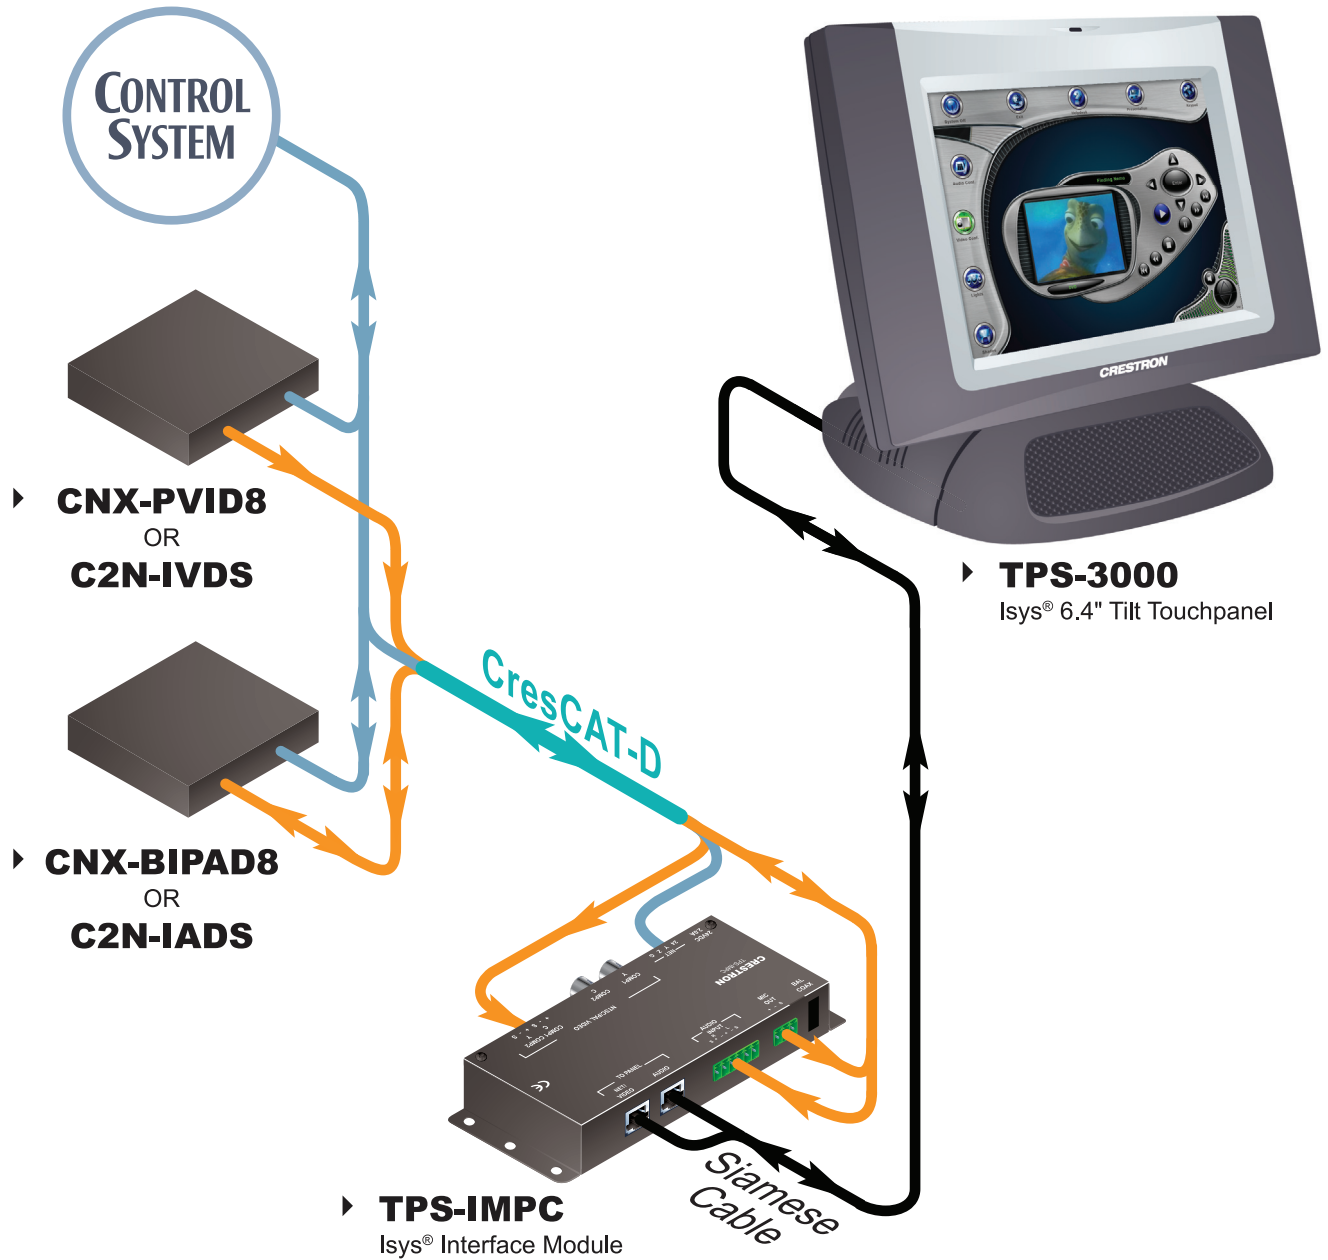

# TPS-3000 in a CH CAT5 AV Distribution System

Color Key					
<span style="color: purple;">●</span>	Control	<span style="color: blue;">●</span>	Video	<span style="color: green;">●</span>	Audio
<span style="color: orange;">●</span>	CAT5E	<span style="color: lightblue;">●</span>	Cresnet	<span style="color: grey;">●</span>	LAN
<span style="color: red;">●</span>	RGB	<span style="color: teal;">●</span>	CresCAT		