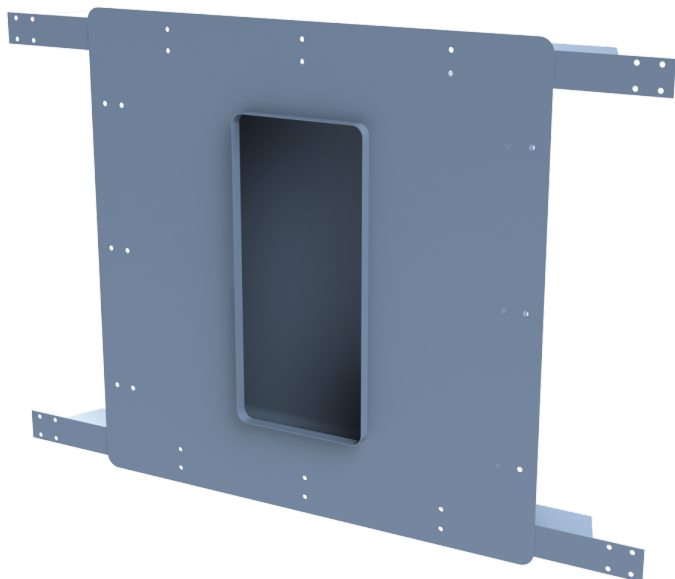

SPKA-BBFR4-IWL62