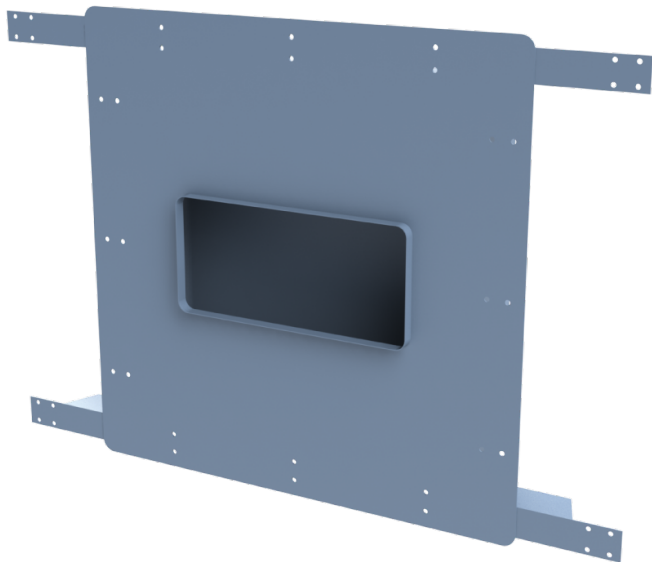

## Back Box for Reference and Ultimate In-Wall Speakers

SPKA-BBFR4-IW4X8

- *Designed to meet one-hour fire rating requirements*
- *Reduces noise transfer to adjacent rooms*
- *Perfect for use in both residential and commercial installations*

The [SPKA-BBFR4-IW4X8](#) and [SPKA-BBFR4-IWL62](#) back boxes are shallow-depth metal enclosure for use with the Crestron® [REFERENCE IW4X8-W-T-EACH](#) and [ULTIMATE IWLCR62-W-T-EACH](#) in-wall speakers made by Origin Acoustics®, respectively. The back box is mounted in the wall prior to drywall installation.

The back box comes filled with sound damping insulation to help prevent the audio transfer to surrounding rooms, and meets the requirements of the ASTM E119, making it perfect for use in Multi-Dwelling Unit (MDU) and commercial applications.