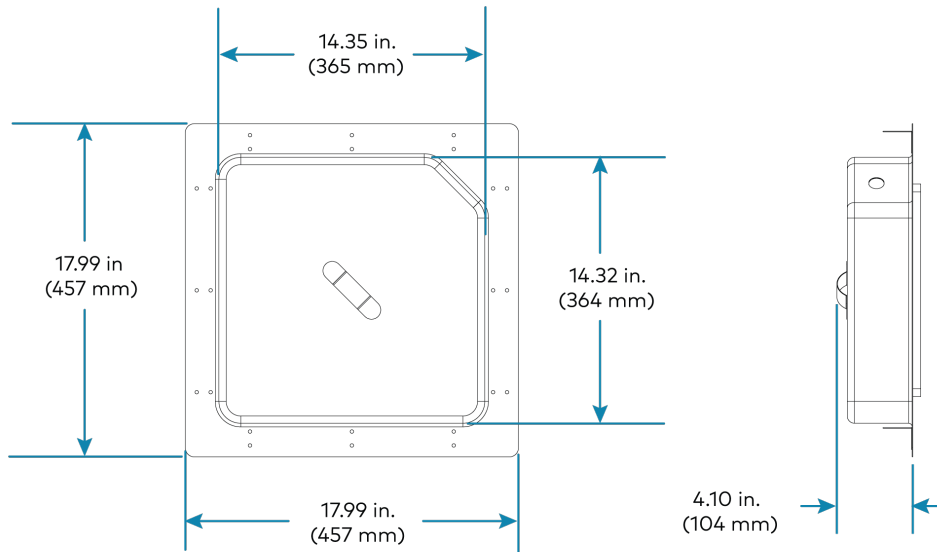

SPKA-BBFR-IW

Back Box for Reference and Ultimate In-Wall Speakers

SPKA-BBFR4-IW4X8