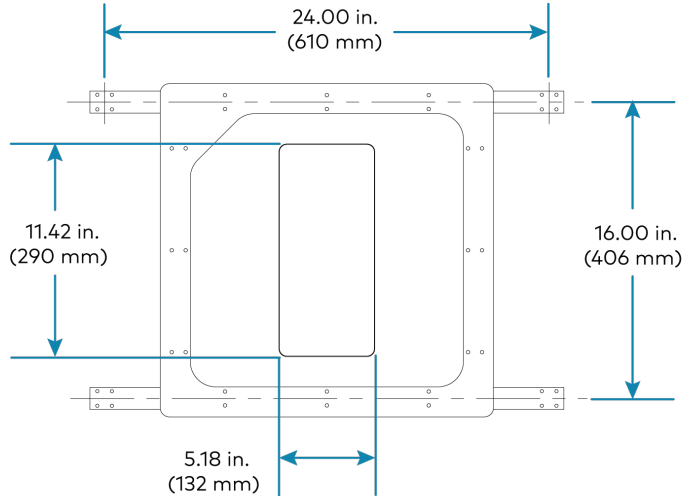

SPKA-BBFR-IW

Back Box for Reference and Ultimate In-Wall Speakers

SPKA-BBFR4-IW4X8