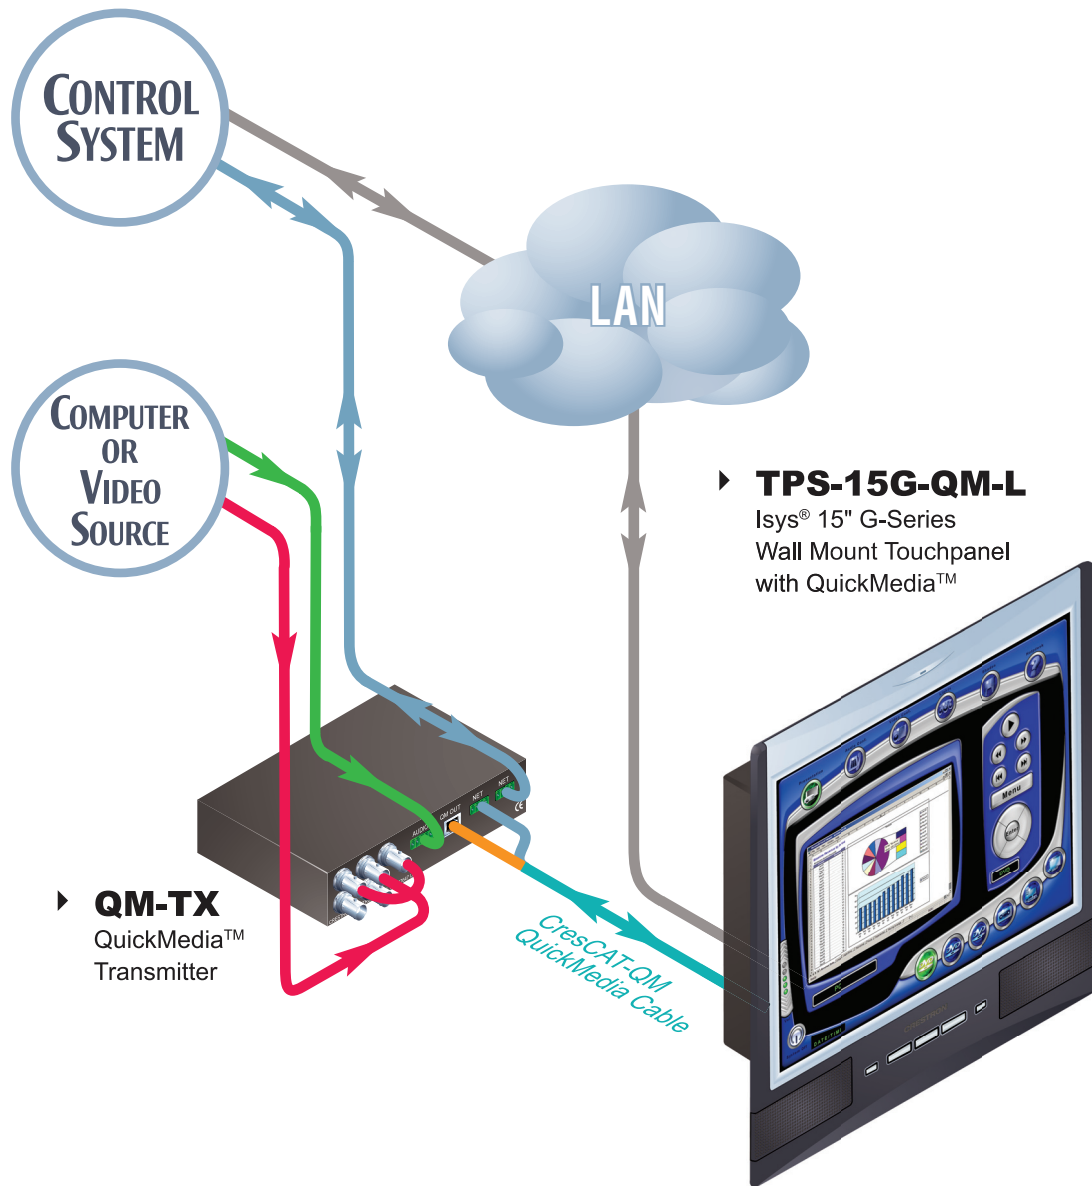

TPS-15G-QM-L using a single QuickMedia Transmitter

Color Key		
● Control	● Video	● Audio
● CAT5E	● Cresnet	● LAN
● RGB	● CresCAT	