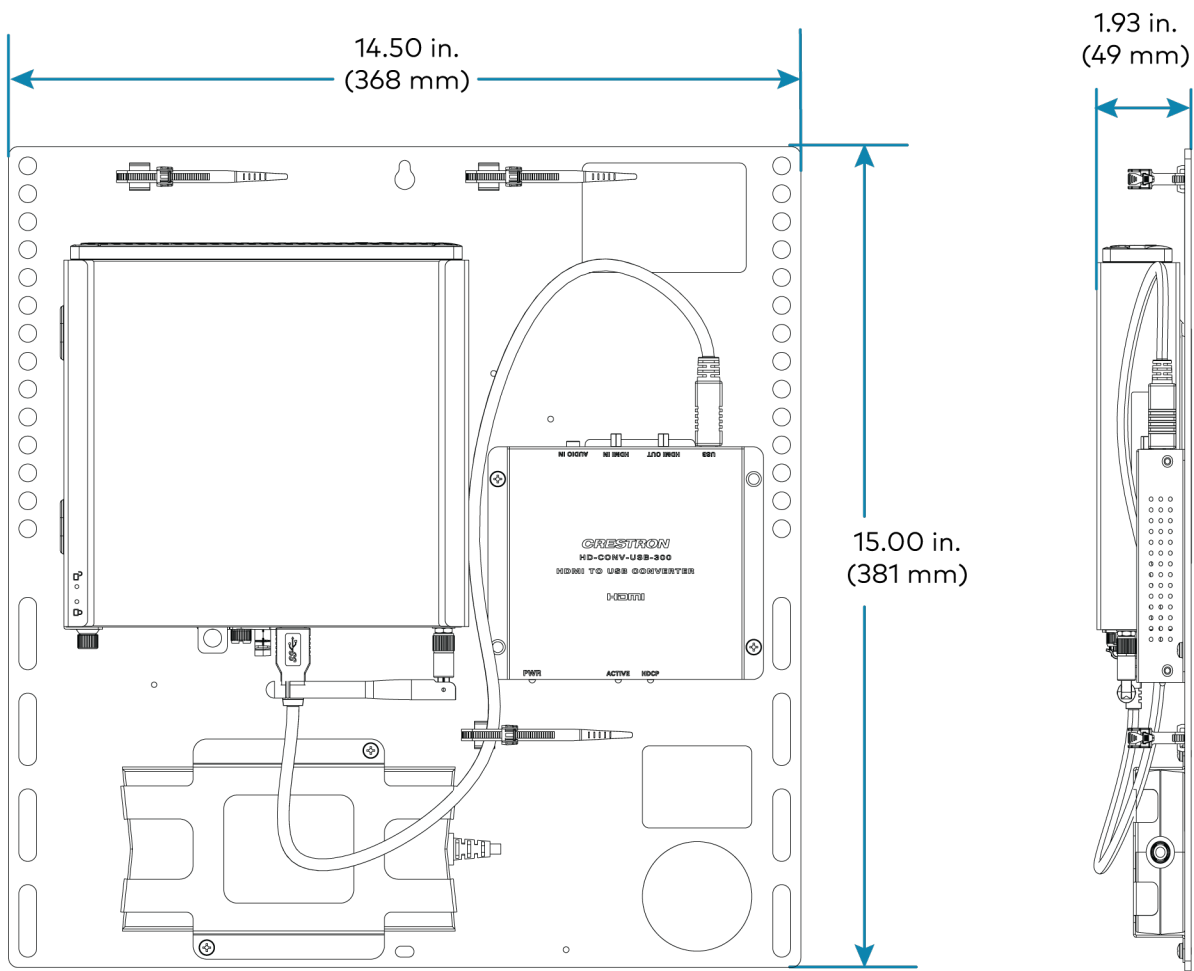

Display Output Resolution	1080p
Power	100-240VAC, 50/60 Hz adapter (included)
Construction	Metal mounting bracket, black, preassembled with UC Engine and HDMI to USB 3.0 converter
Mounting	Surface wall mount behind the display device, or attach to the rear of the display device via the bolts attaching the display to a VESA® compliant display mount; Bracket includes mounting holes on both side edges, spaced 100, 200, and 300 mm vertically, to allow for attachment to either side of the display mounting plate
Dimensions	Height: 15.00 in. (381 mm) Width: 14.50 in. (368 mm) Depth: 1.87 in. (48 mm) (UC Bracket Assembly with HD-CONV-USB-200) 1.93 in. (49 mm) (UC Bracket Assembly with HD-CONV-USB-300)
Weight	7.7 lb (3.5 kg) (UC Bracket Assembly with HD-CONV-USB-200) 7.95 lb (3.6 kg) (UC Bracket Assembly with HD-CONV-USB-300)

Touch Screen (TSW-1070-B-S)

UC-B30-Z-WM

Crestron Flex Small Room Conference System with Video Soundbar and Wall Mounted Control Interface for Zoom Rooms® Software

TSW-1070 Mounting Bracket

UC-B30-Z-WM

Crestron Flex Small Room Conference System with Video Soundbar and Wall Mounted Control Interface for Zoom Rooms® Software

UC Bracket Assembly with HD-CONV-USB-200

UC-B30-Z-WM

Crestron Flex Small Room Conference System with Video Soundbar and Wall Mounted Control Interface for Zoom Rooms® Software

UC Bracket Assembly with HD-CONV-USB-300