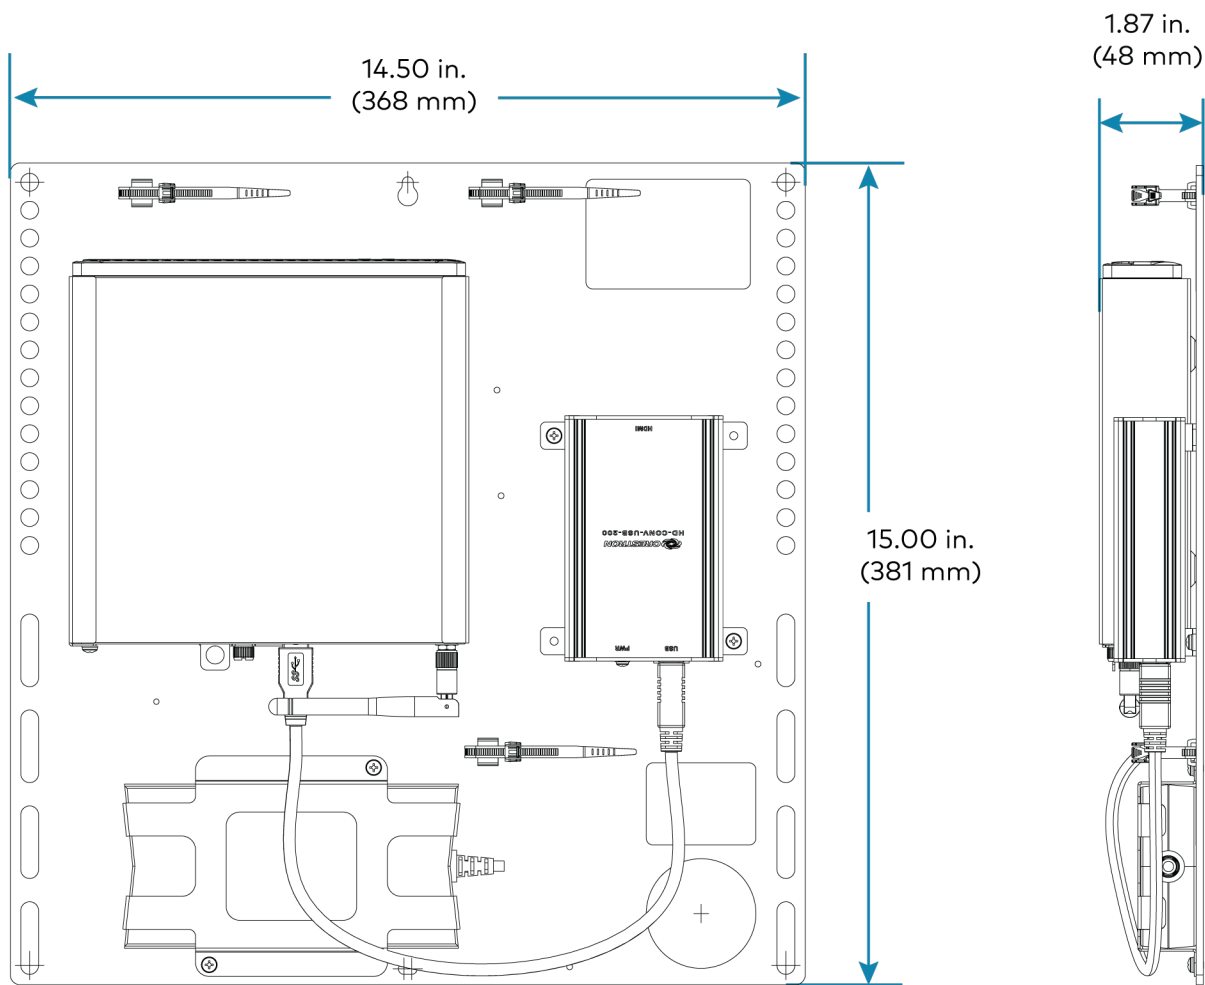

Display Output Resolution	1080p
Power	100-240VAC, 50/60 Hz adapter (included)
Construction	Metal mounting bracket, black, preassembled with UC Engine and HDMI to USB 3.0 converter
Mounting	Surface wall mount behind the display device, or attach to the rear of the display device via the bolts attaching the display to a VESA® compliant display mount; Bracket includes mounting holes on both side edges, spaced 100, 200, and 300 mm vertically, to allow for attachment to either side of the display mounting plate
Dimensions	Height: 15.00 in. (381 mm) Width: 14.50 in. (368 mm) Depth: 1.87 in. (48 mm) (UC Bracket Assembly with HD-CONV-USB-200) 1.93 in. (49 mm) (UC Bracket Assembly with HD-CONV-USB-300)
Weight	7.7 lb (3.5 kg) (UC Bracket Assembly with HD-CONV-USB-200) 7.95 lb (3.6 kg) (UC Bracket Assembly with HD-CONV-USB-300)

Specifications are subject to change without notice.

©2023 Crestron Electronics, Inc.

Rev 01/03/23

UC-B30-Z-WM

Crestron Flex Small Room Conference System with Video Soundbar and Wall Mounted Control Interface for Zoom Rooms® Software

Touch Screen (TSW-1070-B-S)

UC-B30-Z-WM

Crestron Flex Small Room Conference System with Video Soundbar and Wall Mounted Control Interface for Zoom Rooms® Software

TSW-1070 Mounting Bracket

UC-B30-Z-WM

Crestron Flex Small Room Conference System with Video Soundbar and Wall Mounted Control Interface for Zoom Rooms® Software

UC Bracket Assembly with HD-CONV-USB-200

UC-B30-Z-WM

Crestron Flex Small Room Conference System with Video Soundbar and Wall Mounted Control Interface for Zoom Rooms® Software

UC Bracket Assembly with HD-CONV-USB-300