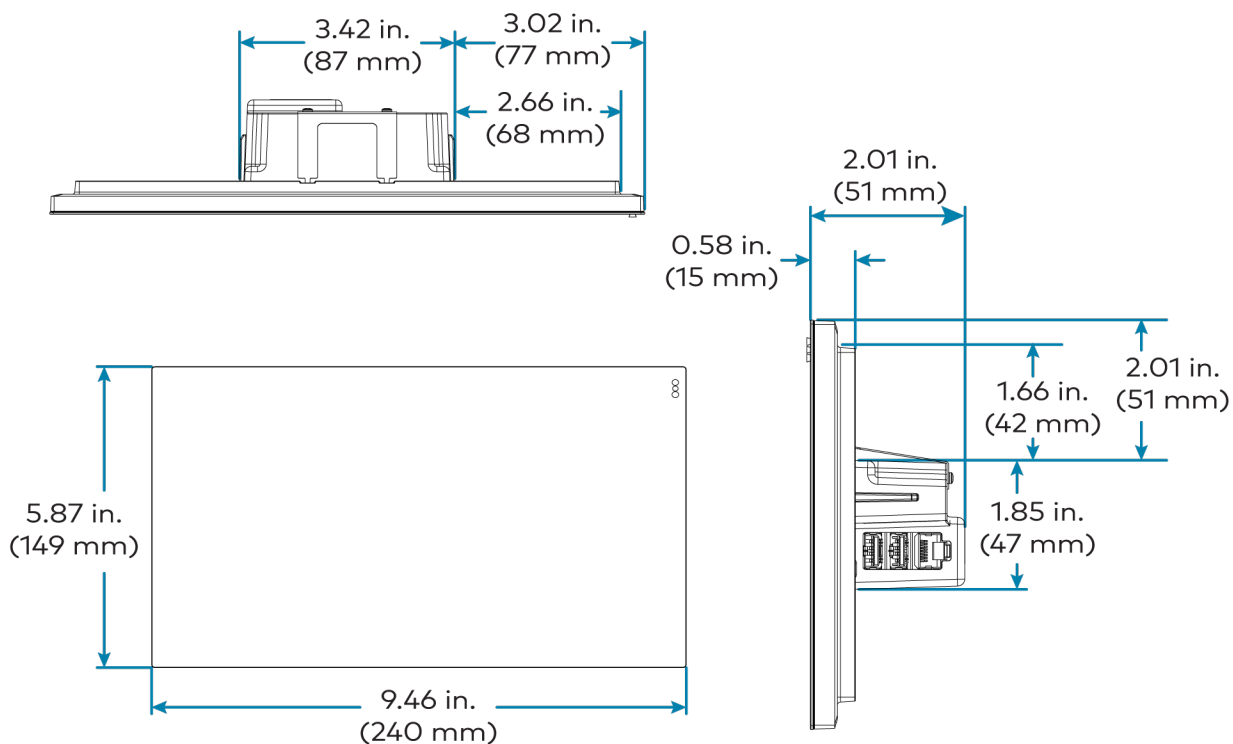

UC-B30-Z-WM

Crestron Flex Small Room Conference System with Video Soundbar and Wall Mounted Control Interface for Zoom Rooms® Software

Touch Screen (TSW-1070-B-S)