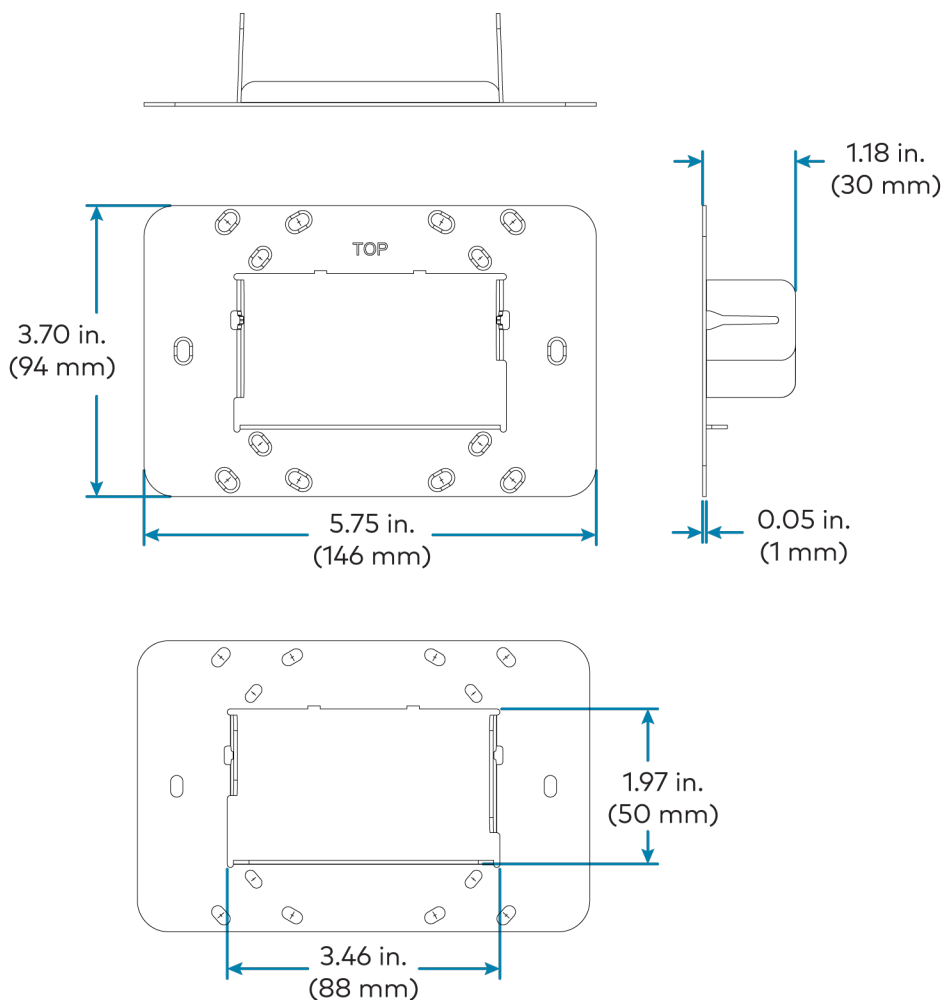

UC-B30-Z-WM

Crestron Flex Small Room Conference System with Video Soundbar and Wall Mounted Control Interface for Zoom Rooms® Software

TSW-1070 Mounting Bracket