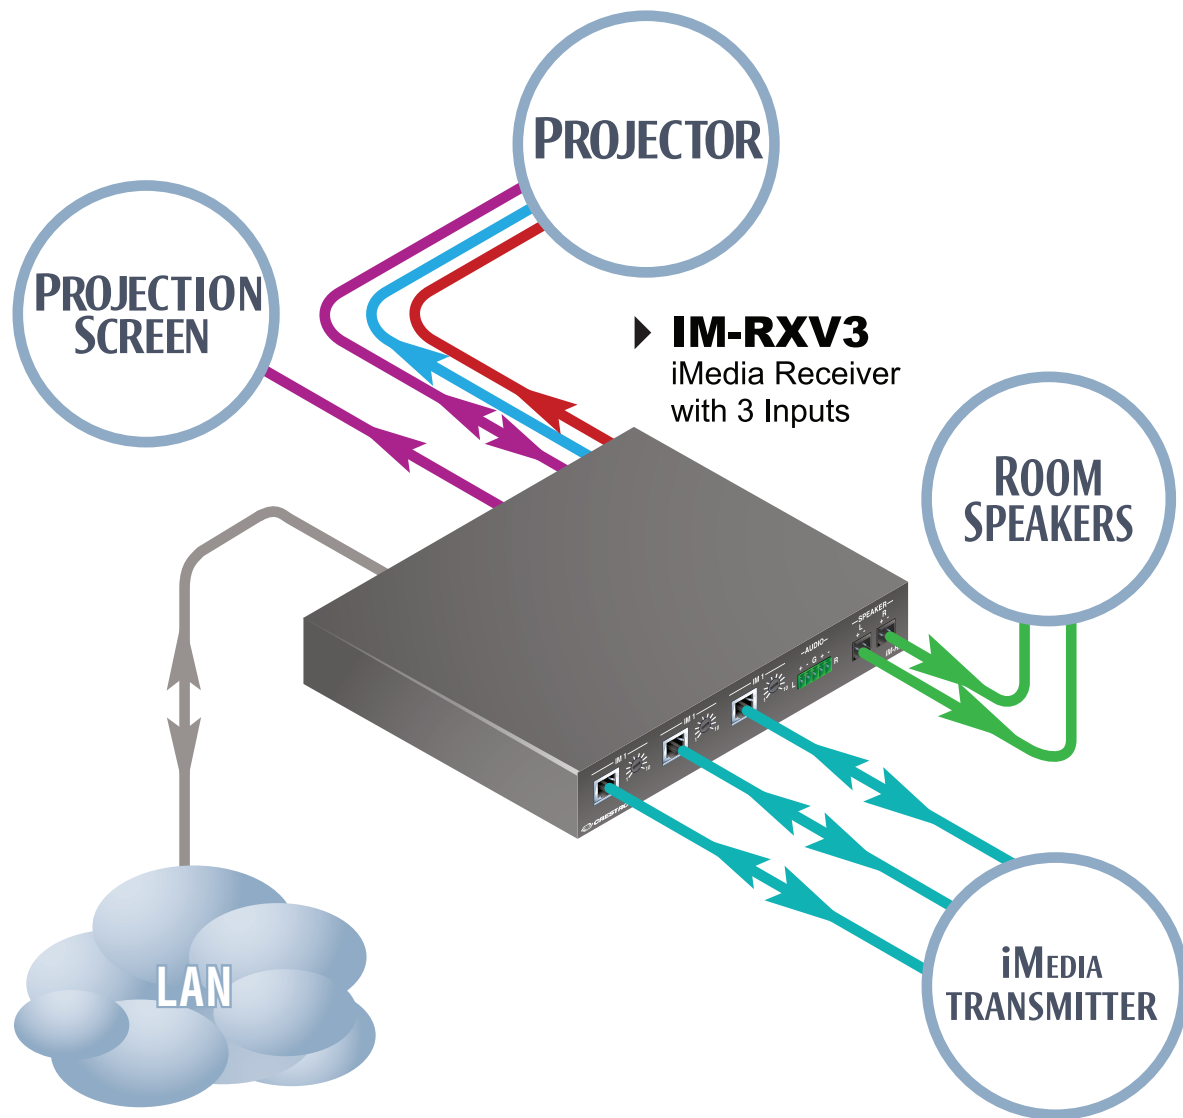

Typical IM-RXV3 Connections

Color Key		
● Control	● Video	● Audio
● CAT5E	● Cresnet	● LAN
● RGB	● CresCAT	