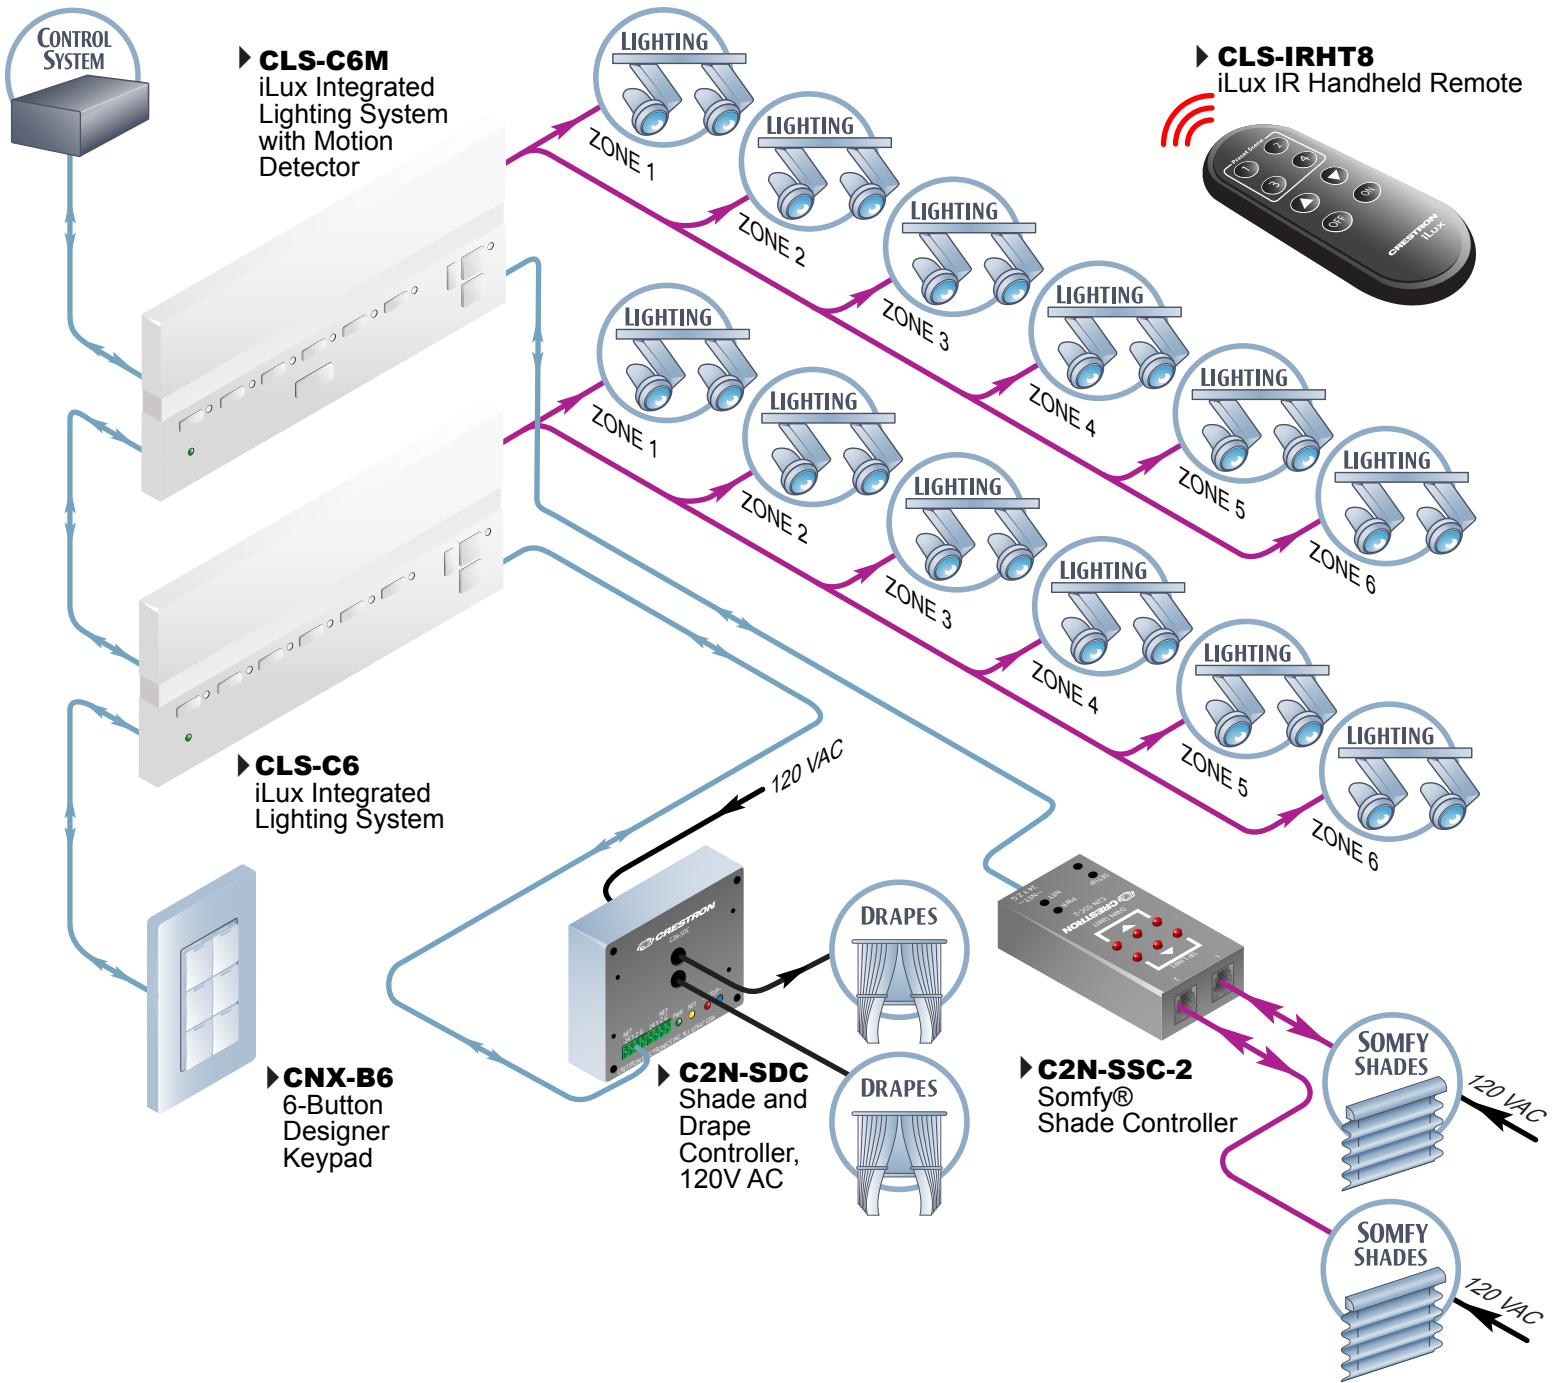

Crestron Lighting

CLS-C6 iLux Integrated Lighting System

Color Key ● Control ● Video ● Audio ● RGB ● CAT5e ● Cresnet ● LAN ● AC and DC Circuits