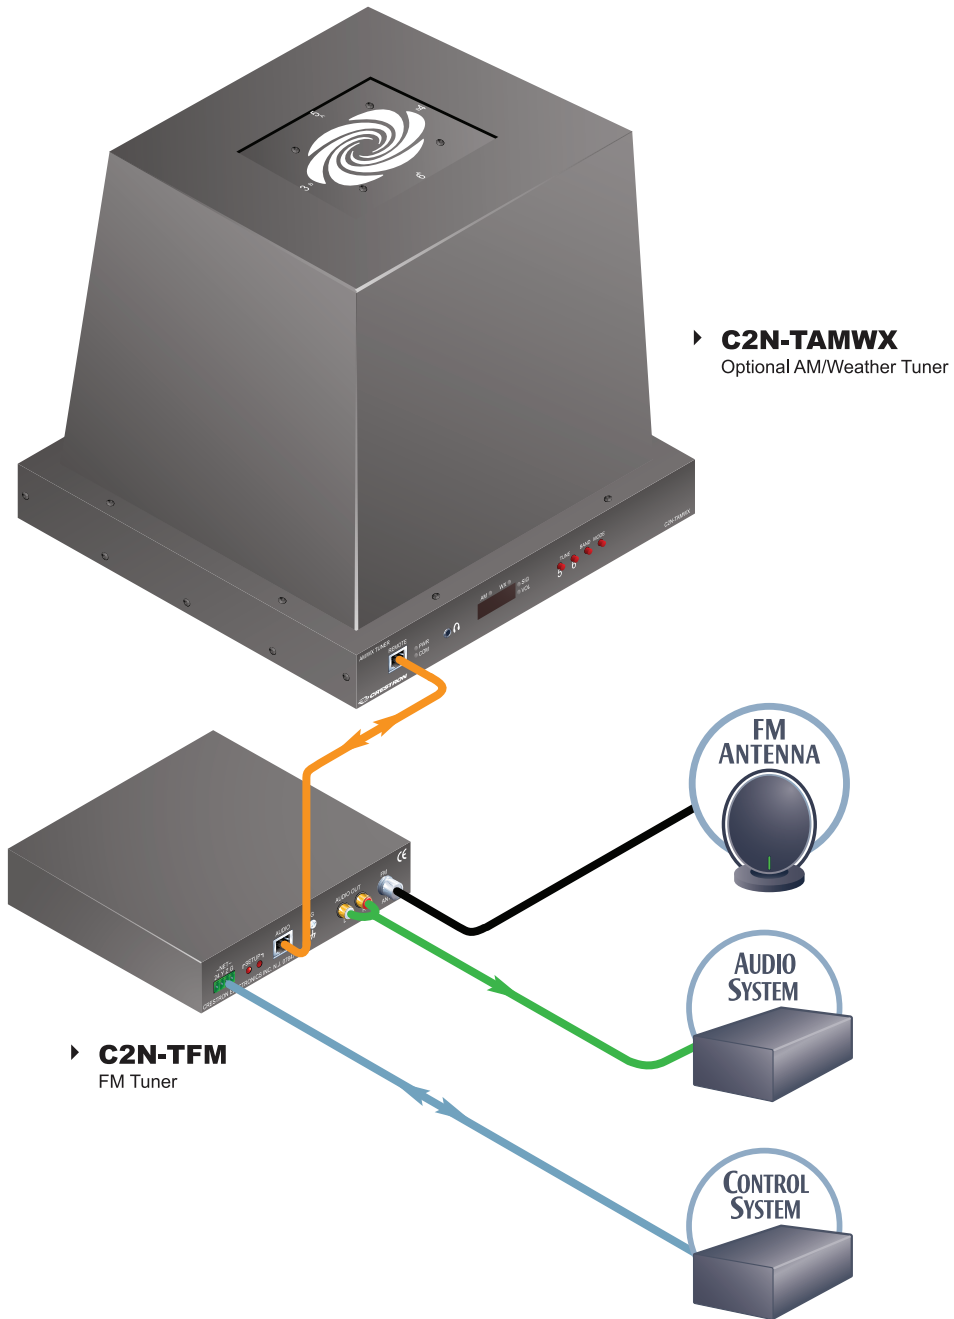

Typical C2N-TFM Application

Color Key		
● Control	● Video	● Audio
● CAT5E	● Cresnet	● LAN
● RGB	● CresCAT	