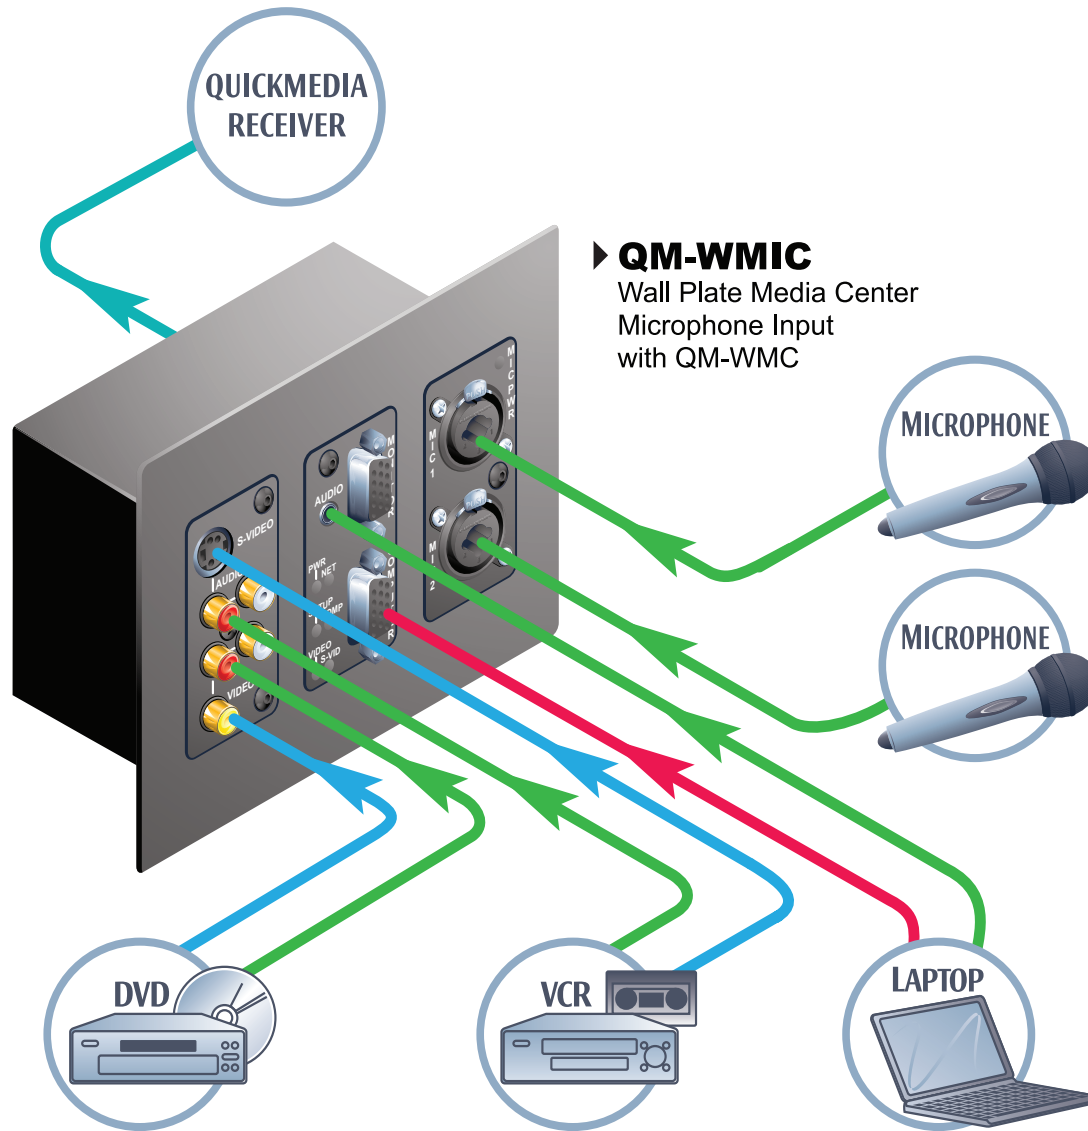

Typical QM-WMIC Application

Color Key		
● Control	● Video	● Audio
● CAT5E	● Cresnet	● LAN
● RGB	● CresCAT	