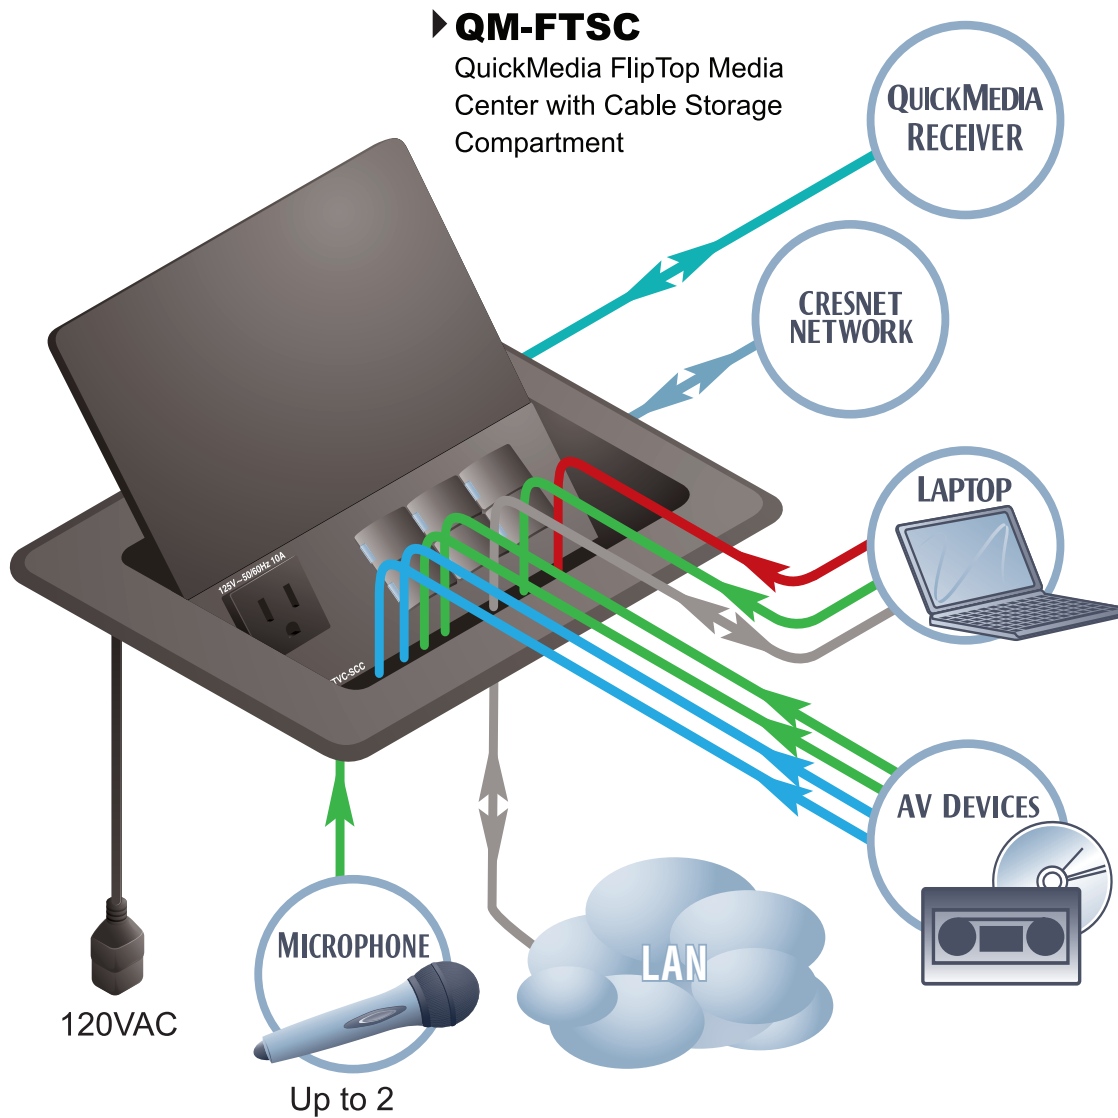

Typical QM-FTSC Connections

Color Key		
● Control	● Video	● Audio
● CAT5E	● Cresnet	● LAN
● RGB	● CresCAT	