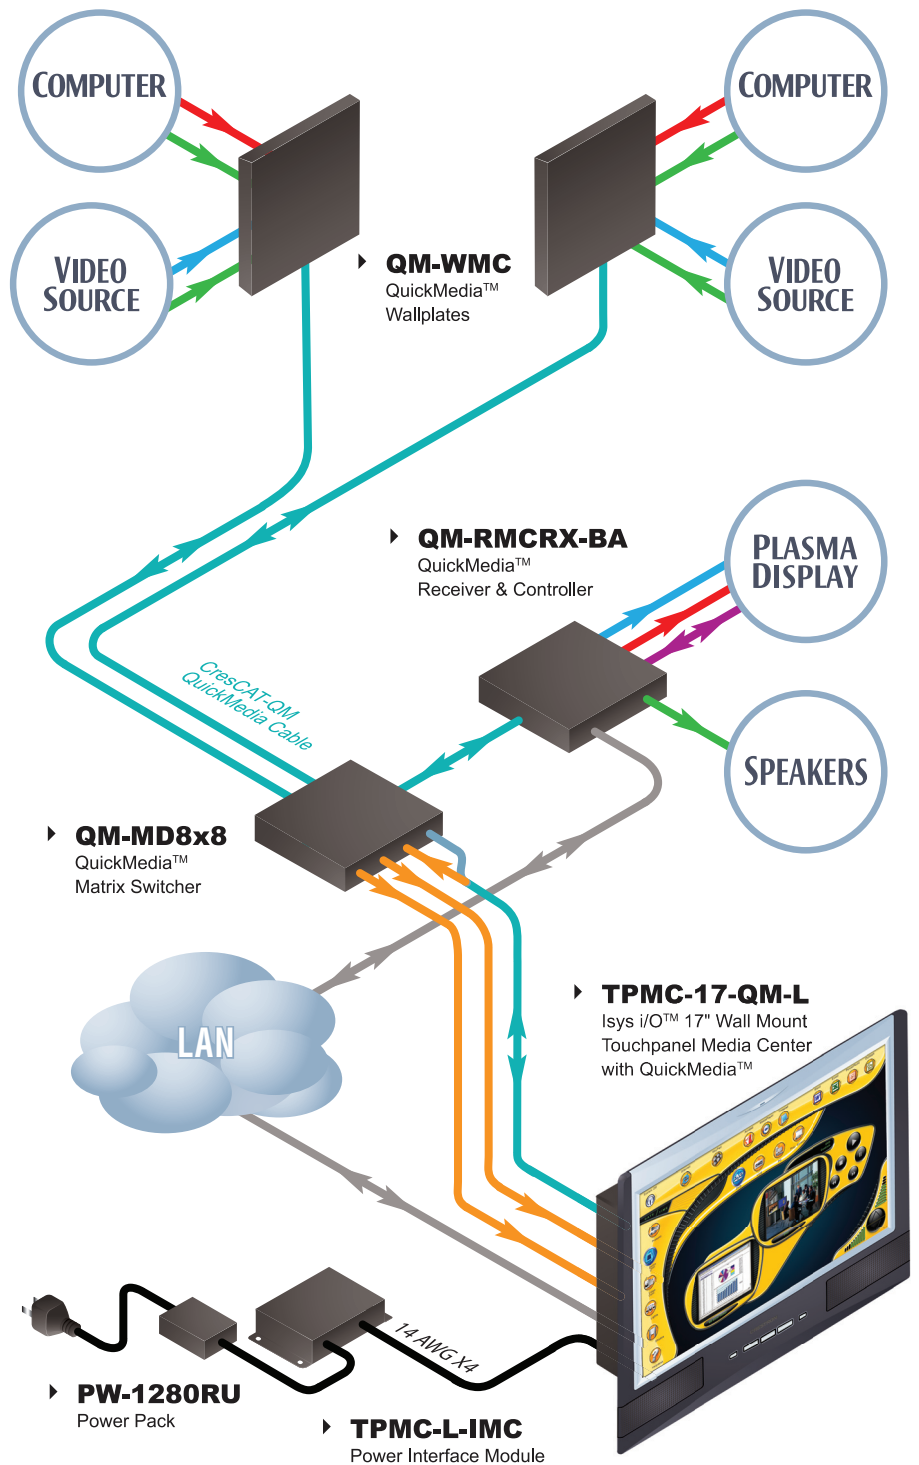

# TPMC-17-QM-L in a QuickMedia System

| Color Key |           |         |
|-----------|-----------|---------|
| ● Control | ● Video   | ● Audio |
| ● CAT5E   | ● Cresnet | ● LAN   |
| ● RGB     | ● CresCAT |         |