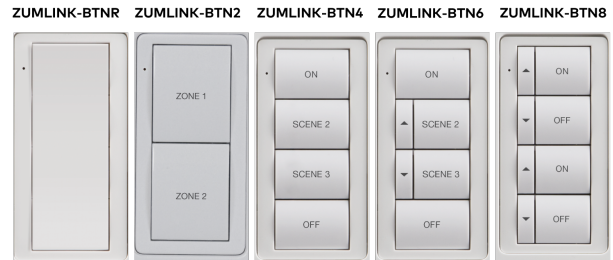

Pad Printing

Pad printed button trees allow for convenient preprinted labeling on any ZUMLINK-BTN configuration. Visit the following product pages to view the various button configurations and colors offered for the pad printed models.

- [ZUMLINK-BTN2](#): ZONE 1, ZONE 2
- [ZUMLINK-BTN4](#): ON, SCENE 2, SCENE 3, OFF
- [ZUMLINK-BTN6](#): ON, SCENE 2, SCENE 3, OFF, Λ, ∇
- [ZUMLINK-BTN8](#): ON, OFF, ON, OFF, Λ, ∇, ∇, ∇

Custom Engraving

Crestron Engraver software makes it easy to specify and order button trees in with custom engravings for a ZUMLINK-KP Zūm Wired Keypad. Visit the following product pages to view the various button configurations and colors offered for the custom engraved models.

- [ZUMLINK-BTN2 ENGRAVED](#)
- [ZUMLINK-BTNR ENGRAVED](#)
- [ZUMLINK-BTN4 ENGRAVED](#)
- [ZUMLINK-BTN6 ENGRAVED](#)
- [ZUMLINK-BTN8 ENGRAVED](#)

Blank Buttons

In addition to custom engraving and pad printed buttons, blank buttons are available. Visit the following product pages to view the various button configurations and colors offered

- [ZUMLINK-BTN2 BLANK](#)
- [ZUMLINK-BTNR BLANK](#)
- [ZUMLINK-BTN4 BLANK](#)
- [ZUMLINK-BTN6 BLANK](#)
- [ZUMLINK-BTN8 BLANK](#)