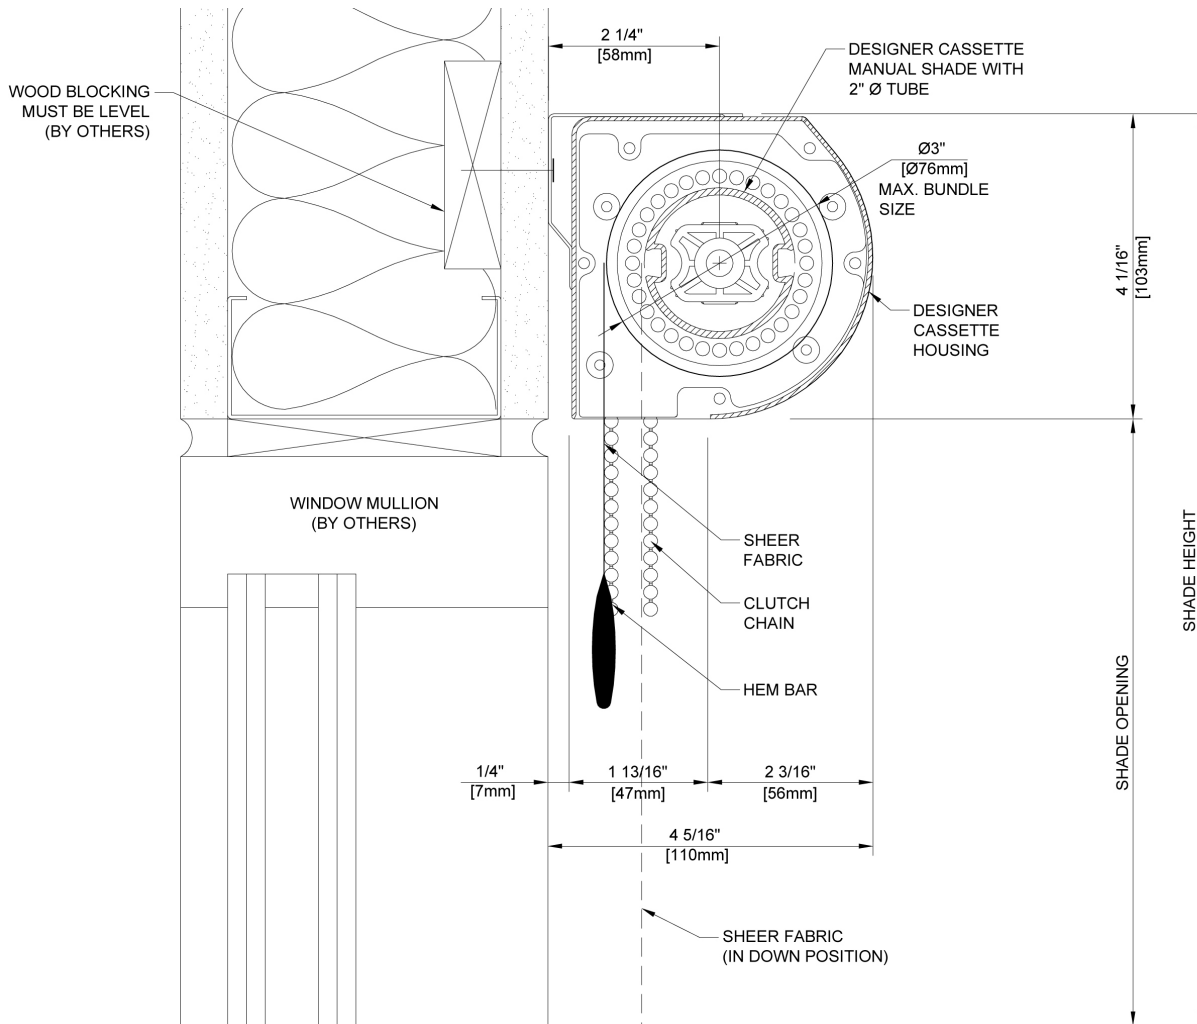

CSS-DESIGNER-MANUAL Crestron® Designer Cassette Manual Shades

MOUNTING CONDITIONS

Wall Mount