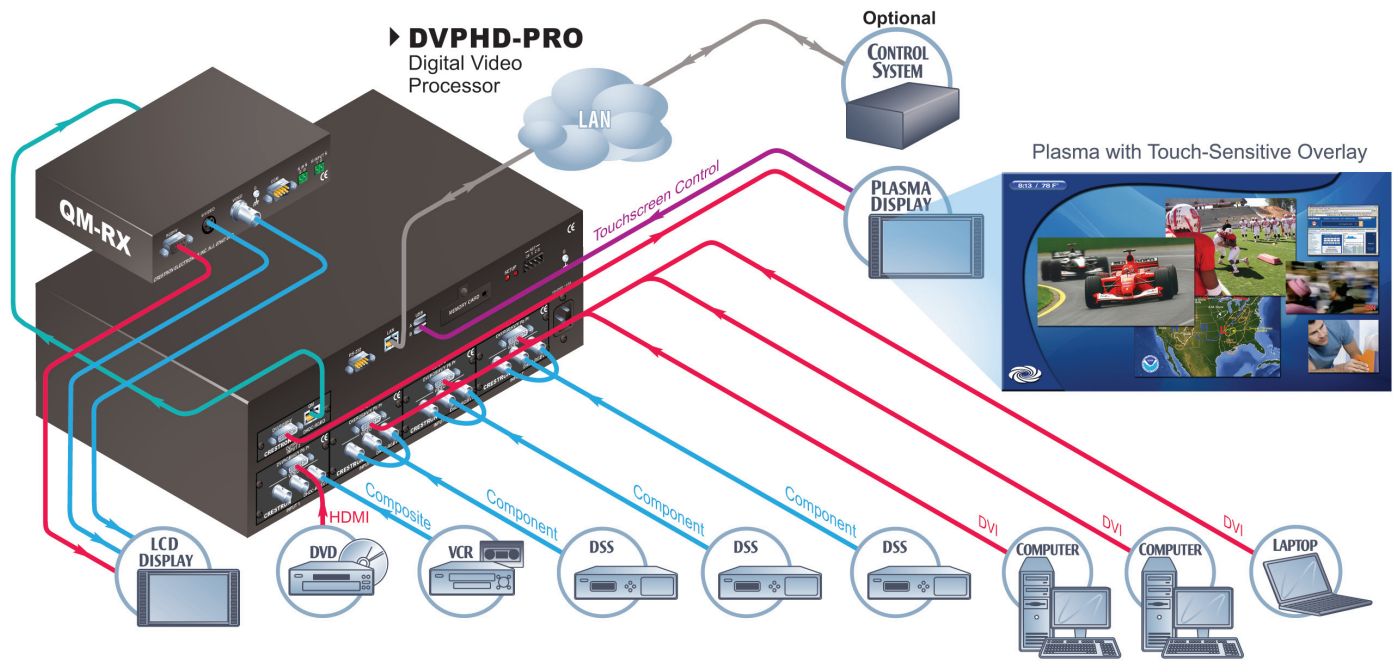

Typical DVPHD-PRO Presentation Application

Color Key					
●	Control	●	Video	●	Audio
●	CAT5E	●	Cresnet	●	LAN
●	RGB	●	CresCAT		