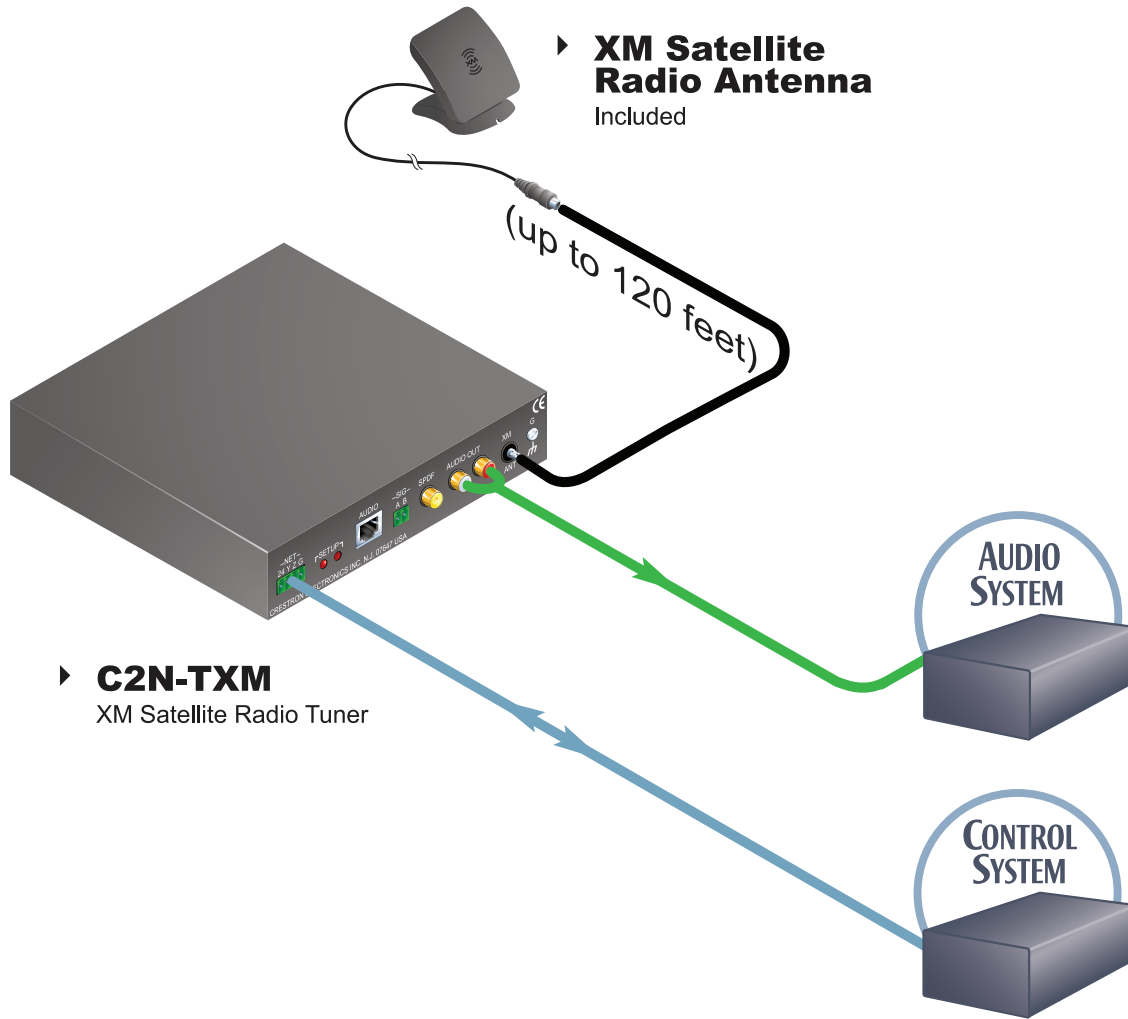

Typical C2N-TXM Application

Color Key		
Control	Video	Audio
CAT5E	Cresnet	LAN
RGB	CresCAT	