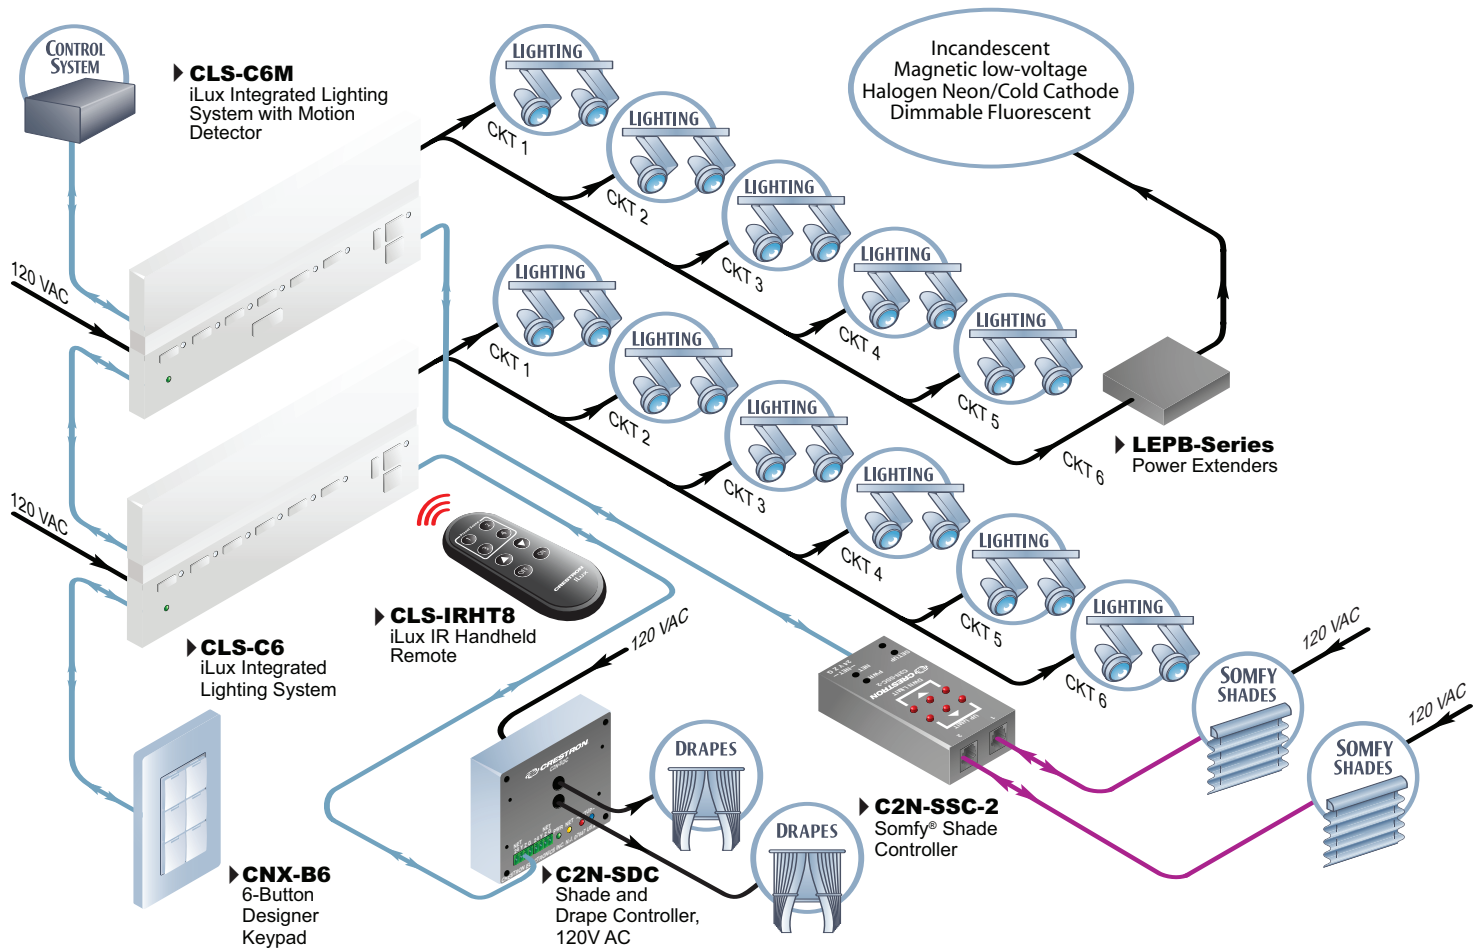

Typical iLux Lighting Control Application

Color Key		
● Control	● Video	● Audio
● CAT5E	● Cresnet	● LAN
● RGB	● CresCAT	