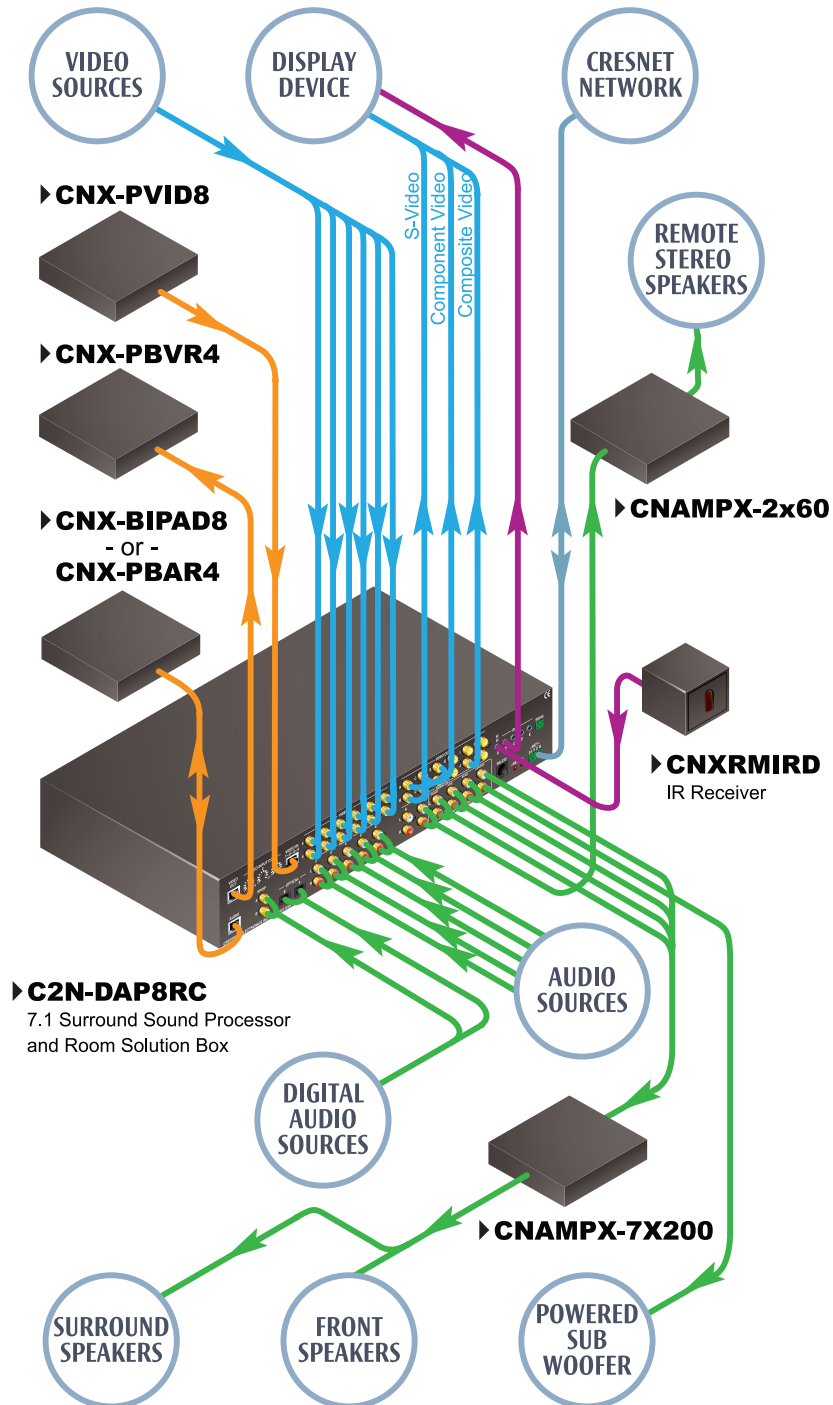

Typical C2N-DAP8RC Connections

7.1 SURROUND SOUND SPEAKER SYSTEM

| | | | |
|------------------|---|---|--|
| Color Key | ● Control | ● Video | ● Audio |
| | ● CAT5E | ● Cresnet | ● LAN |
| | ● RGB | ● CresCAT | |
| | | | |