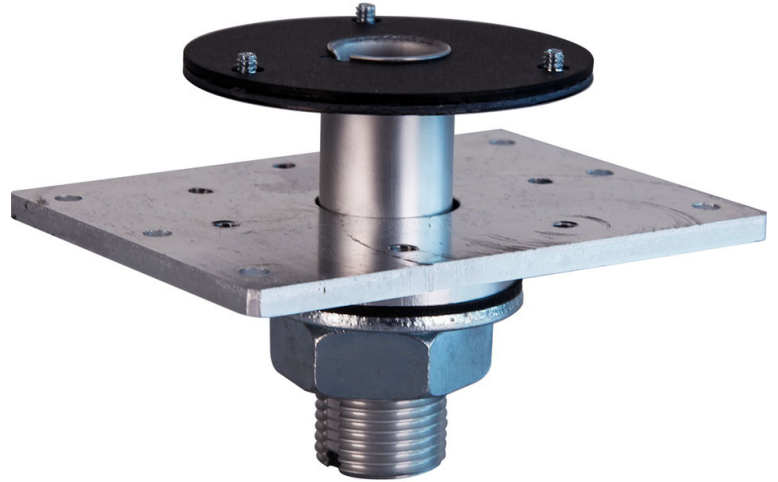

MODELS & ACCESSORIES

Available Models

TST-600-SMK: Swivel Mount Kit for TST-600-DS

Notes:

1. Surface thickness must be 1 inch (25 mm) minimum to 1 3/8 inch (35 mm) maximum.

This product may be purchased from an authorized Crestron dealer. To find a dealer, please contact the Crestron sales representative for your area. A list of sales representatives is available online at www.crestron.com/salesreps or by calling 800-237-2041.

The specific patents that cover Crestron products are listed online at: patents.crestron.com.

Crestron and the Crestron logo are either trademarks or registered trademarks of Crestron Electronics, Inc. in the United States and/or other countries. Other trademarks, registered trademarks, and trade names may be used in this document to refer to either the entities claiming the marks and names or their products. Crestron disclaims any proprietary interest in the marks and names of others. Crestron is not responsible for errors in typography or photography. Specifications are subject to change without notice. ©2015 Crestron Electronics, Inc.