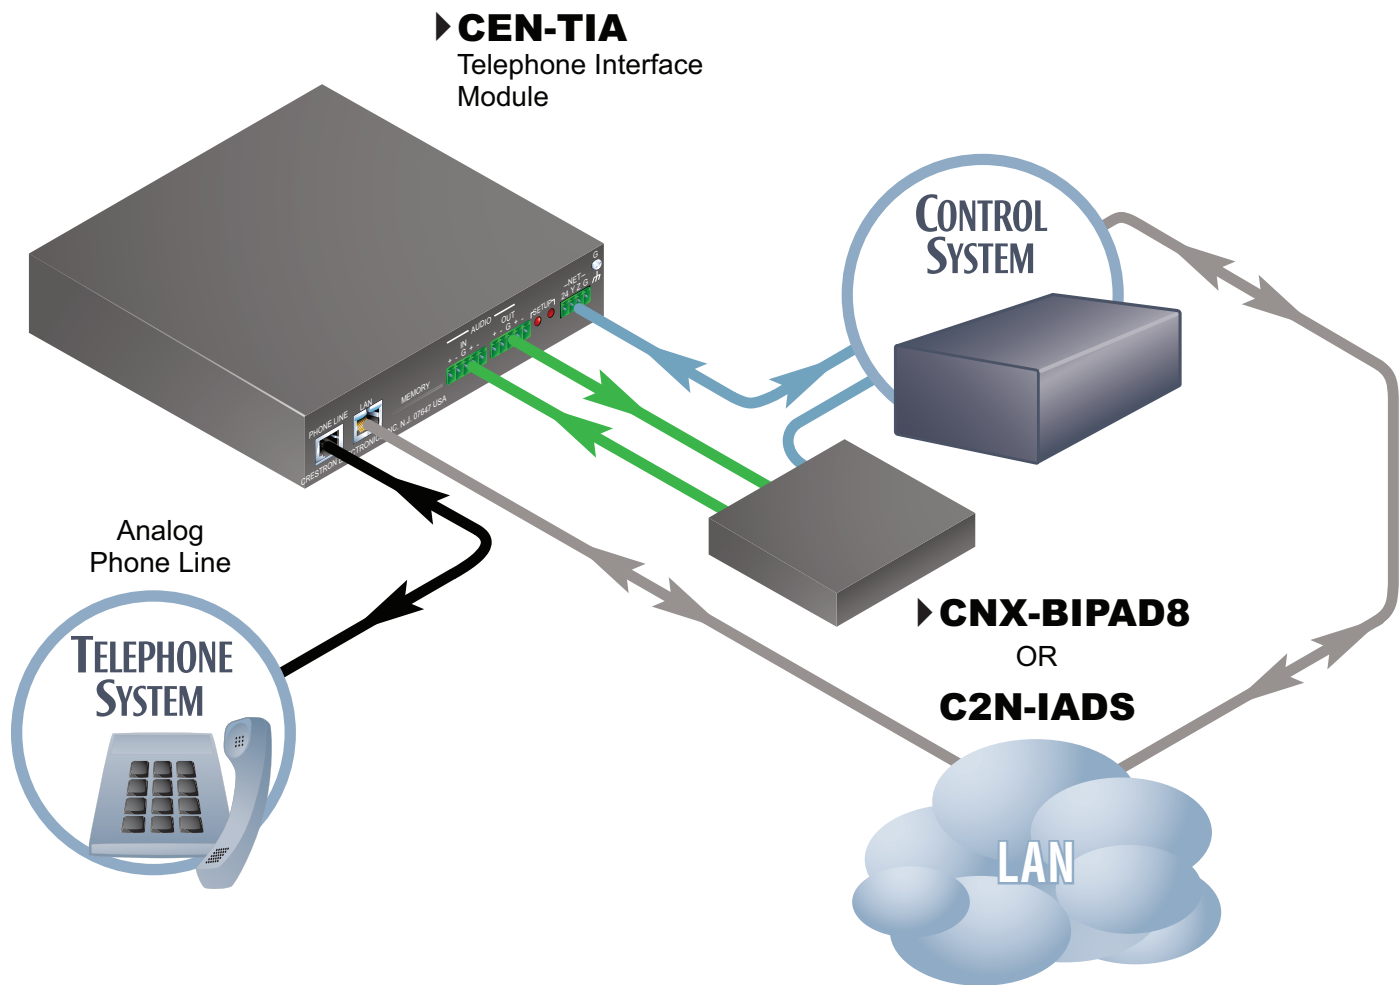

Typical CEN-TIA Connections

Color Key					
●	Control	●	Video	●	Audio
●	CAT5E	●	Cresnet	●	LAN
●	RGB	●	CresCAT		