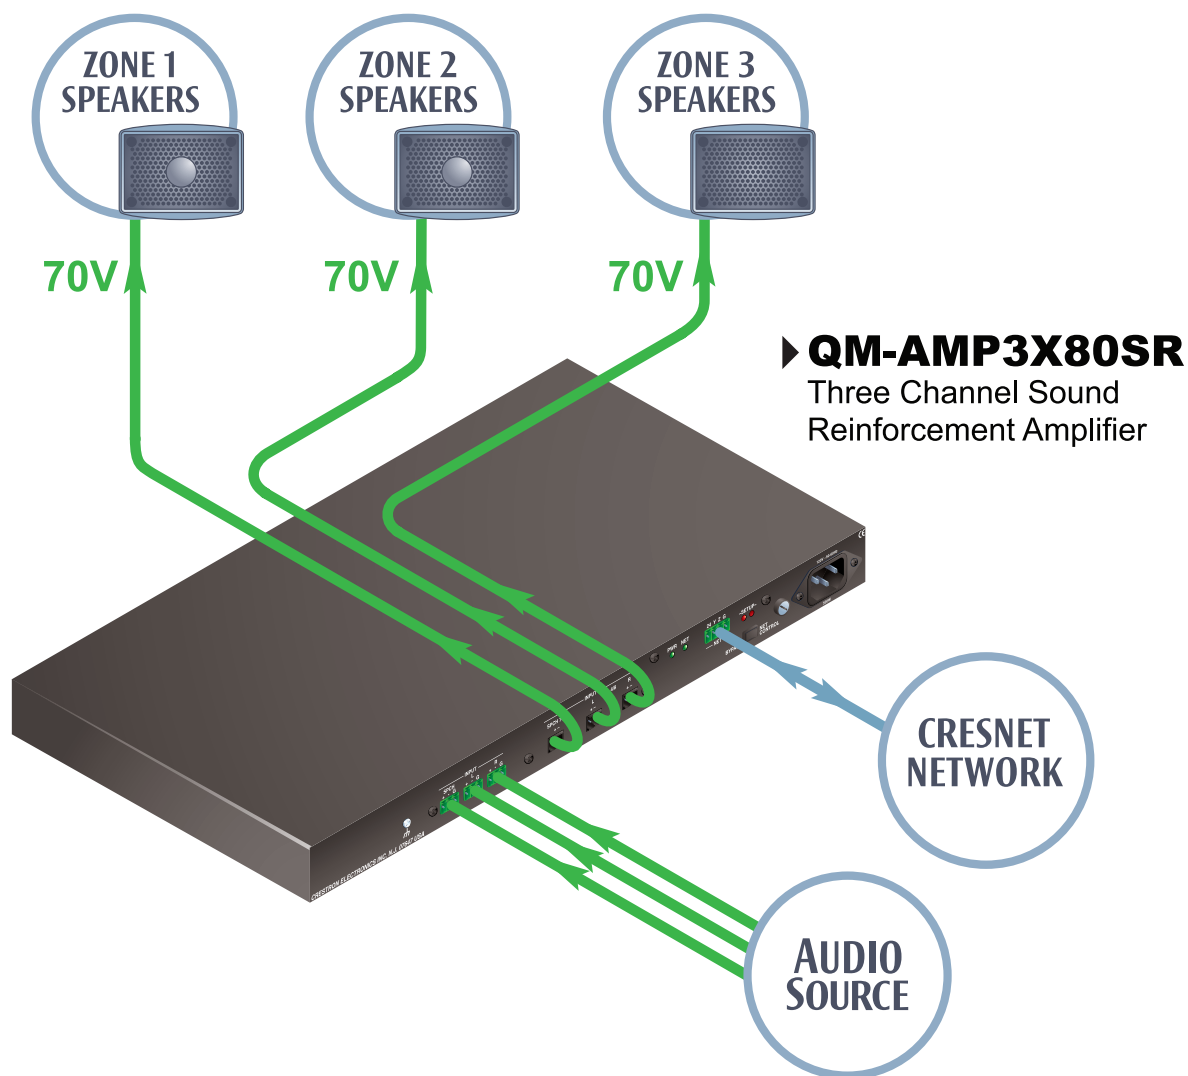

QM-AMP3x80SR Connections

Color Key		
● Control	● Video	● Audio
● CAT5E	● Cresnet	● LAN
● RGB	● CresCAT	