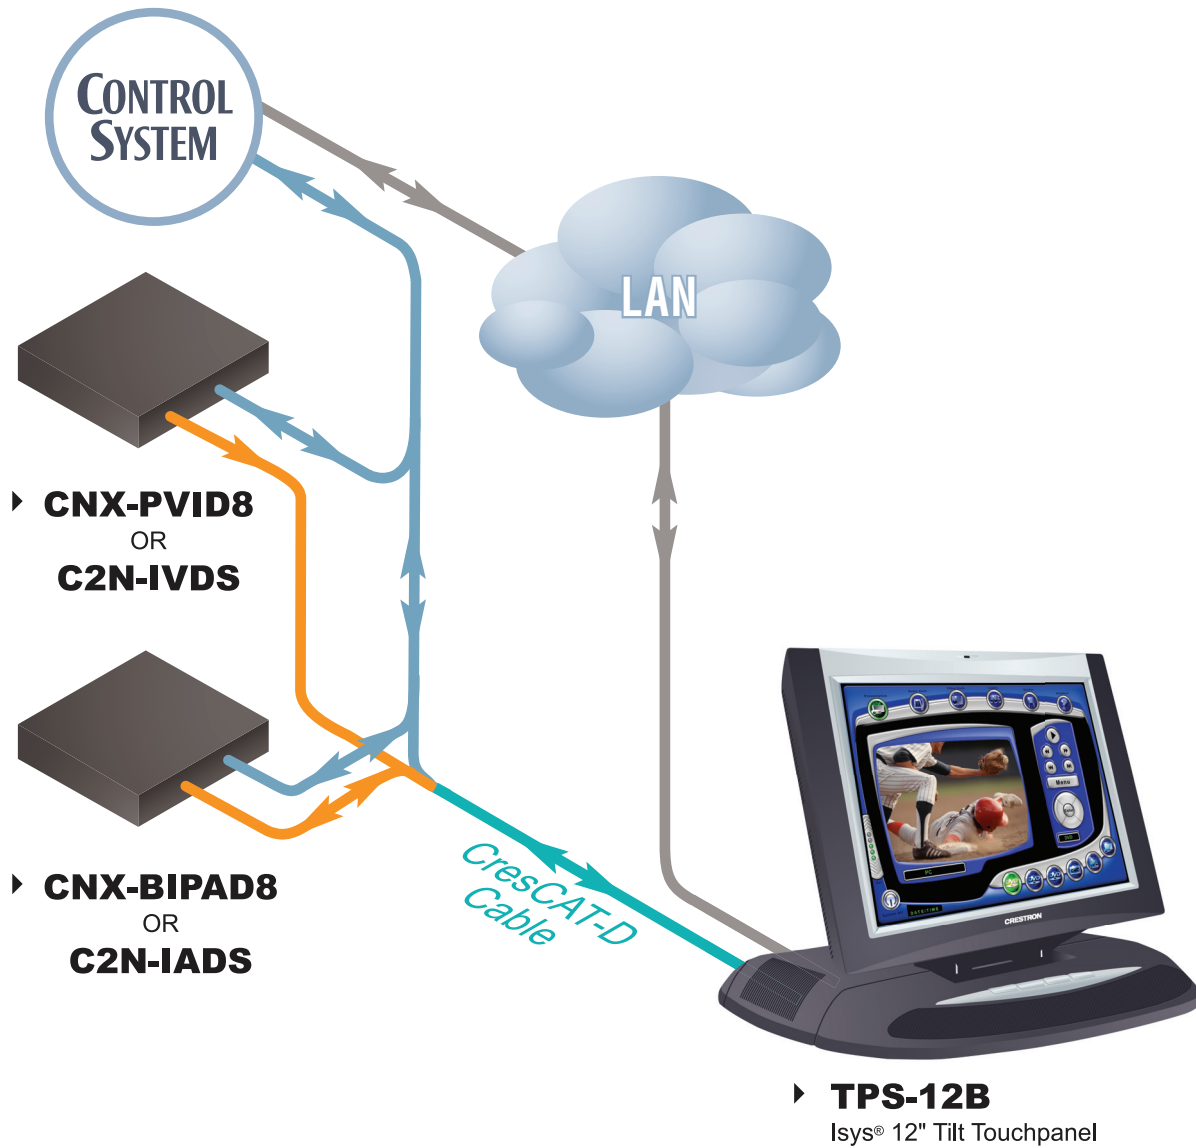

TPS-12B in a CH CAT5 AV Distribution System

Color Key		
● Control	● Video	● Audio
● CAT5E	● Cresnet	● LAN
● RGB	● CresCAT	