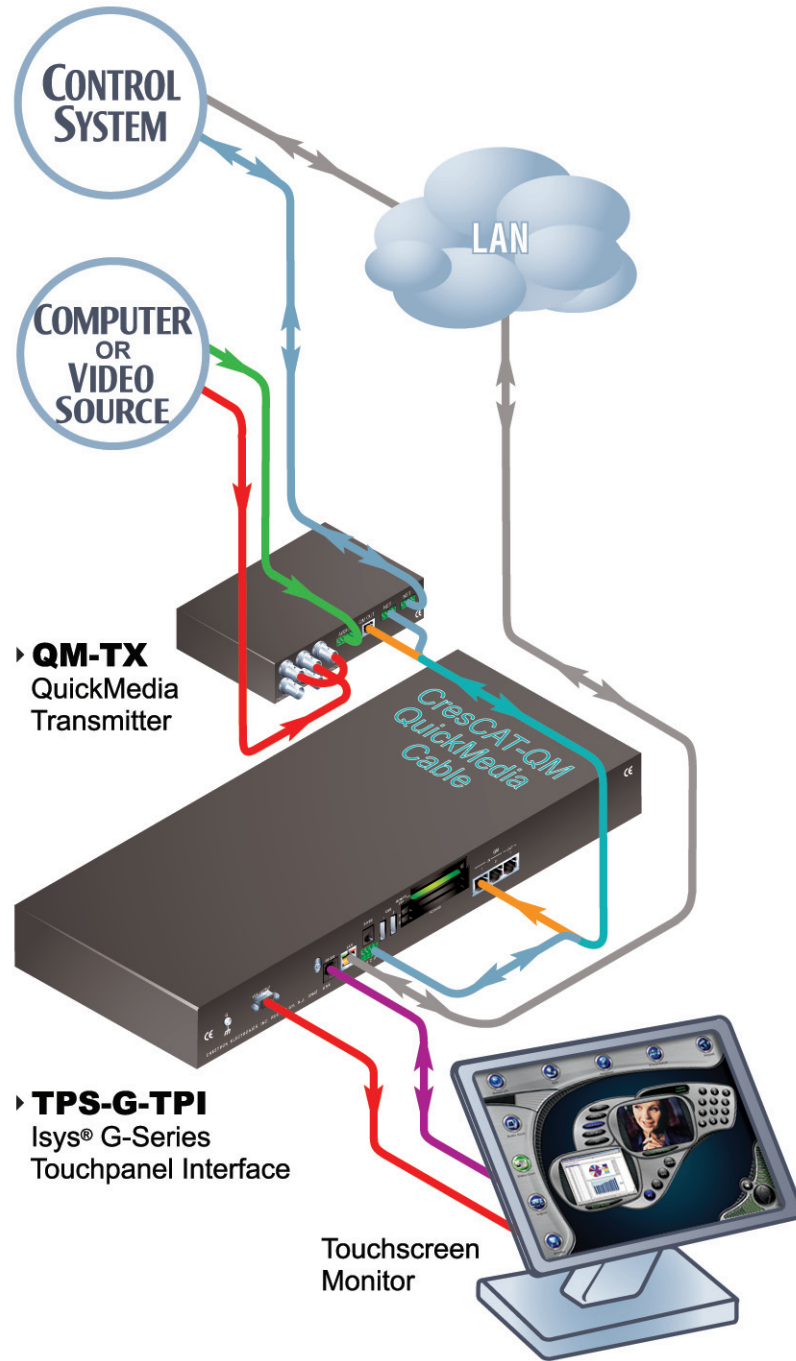

TPS-G-TPI using a single QM Transmitter

Color Key		
● Control	● Video	● Audio
● CAT5E	● Cresnet	● LAN
● RGB	● CresCAT	