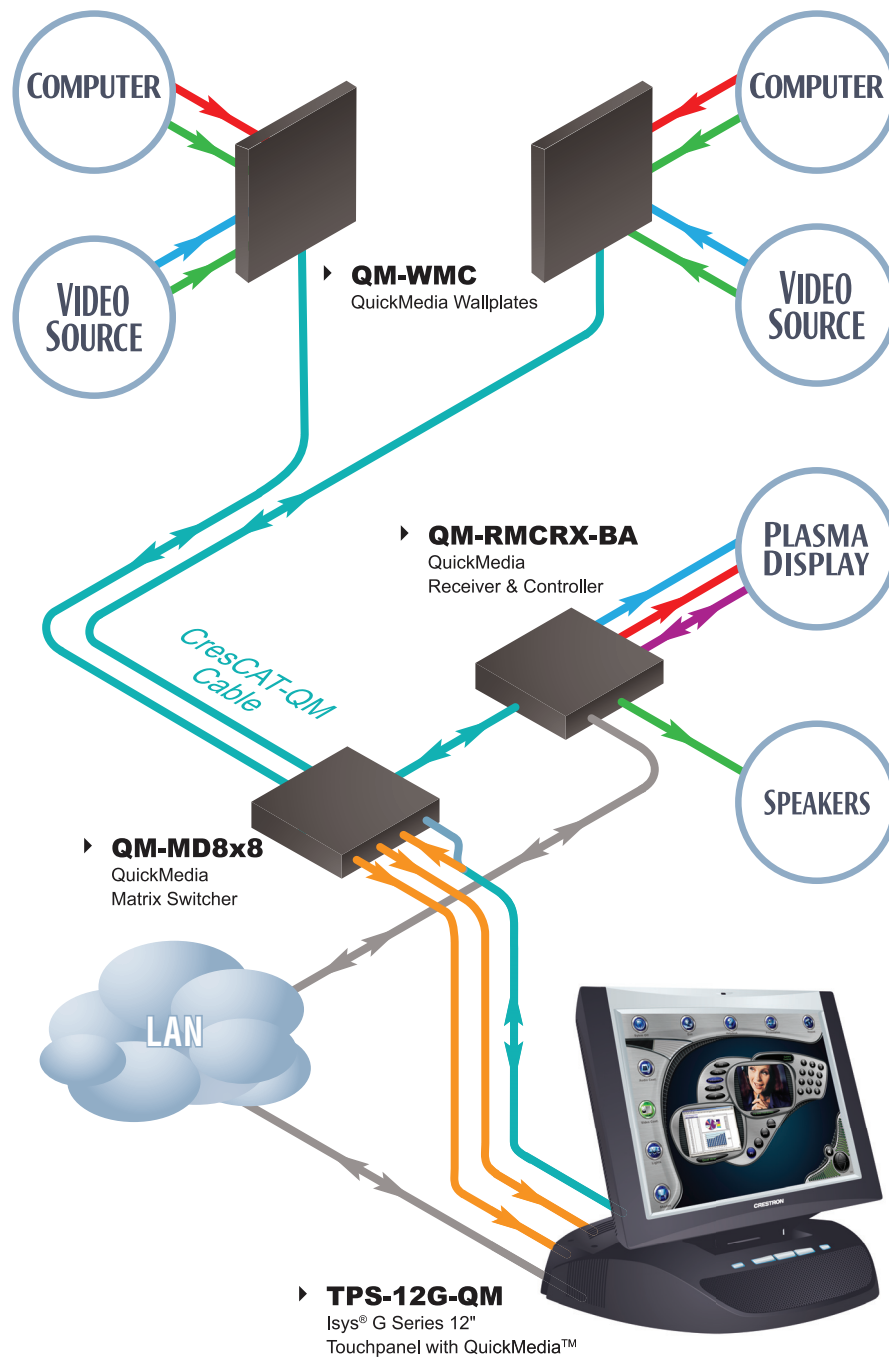

TPS-12G-QM using a single QuickMedia Transmitter

Color Key

● Control	● Video	● Audio
● CAT5E	● Cresnet	● LAN
● RGB	● CresCAT	