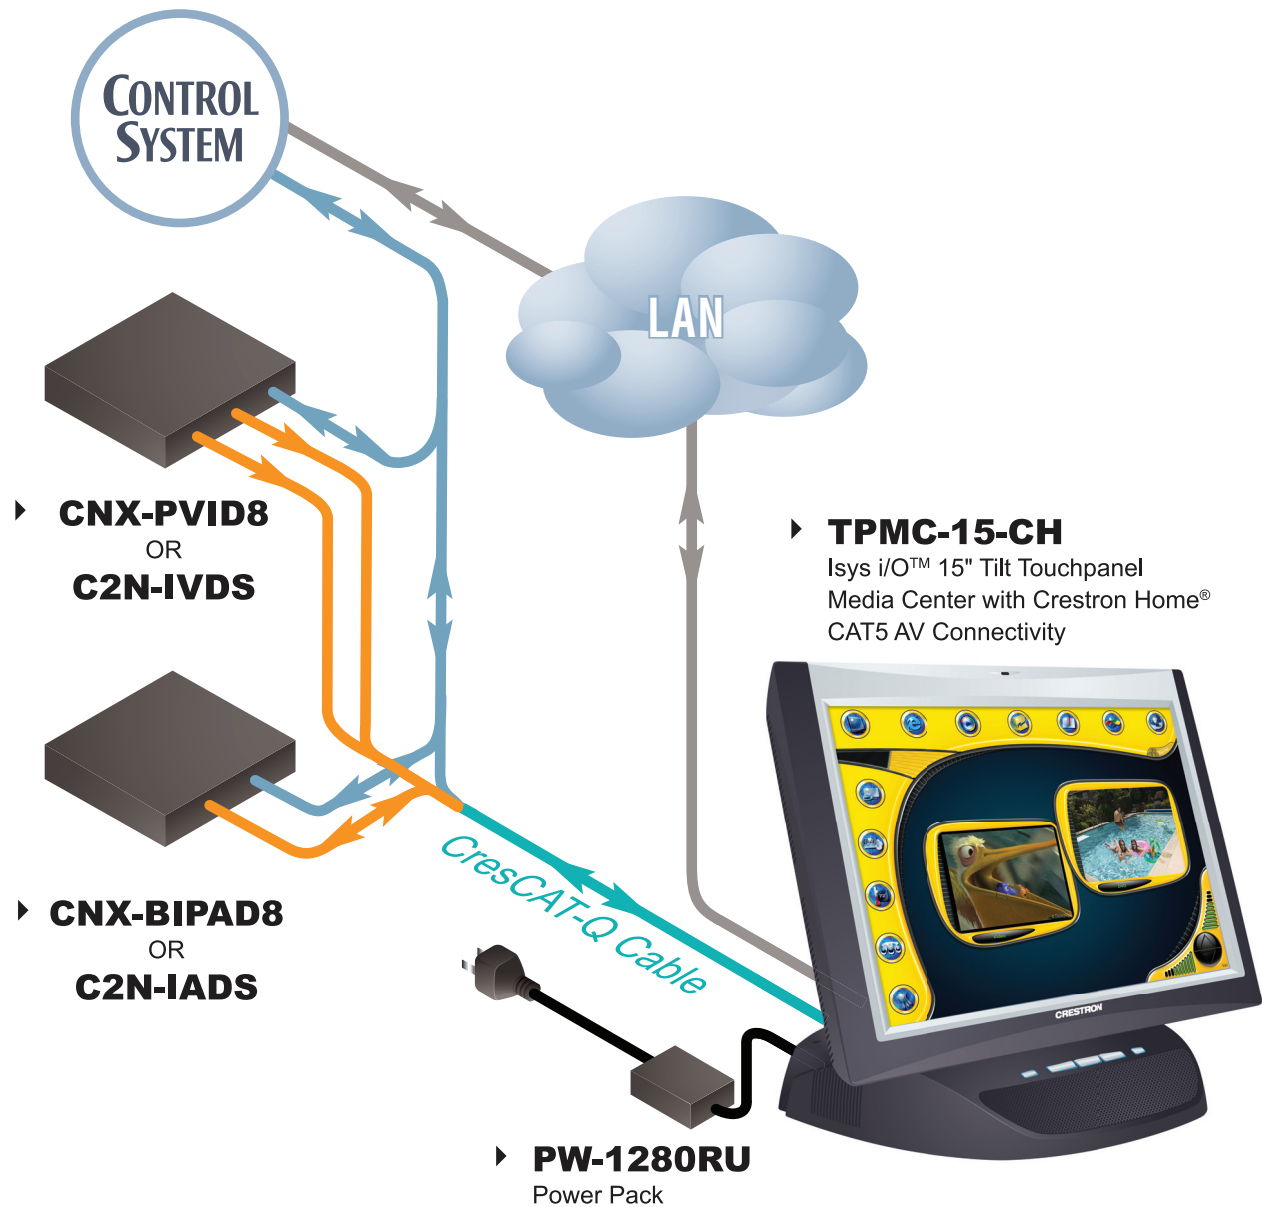

# TPMC-15-CH in a CAT5 AV Distribution System

Color Key		
● Control	● Video	● Audio
● CAT5E	● Cresnet	● LAN
● RGB	● CresCAT	