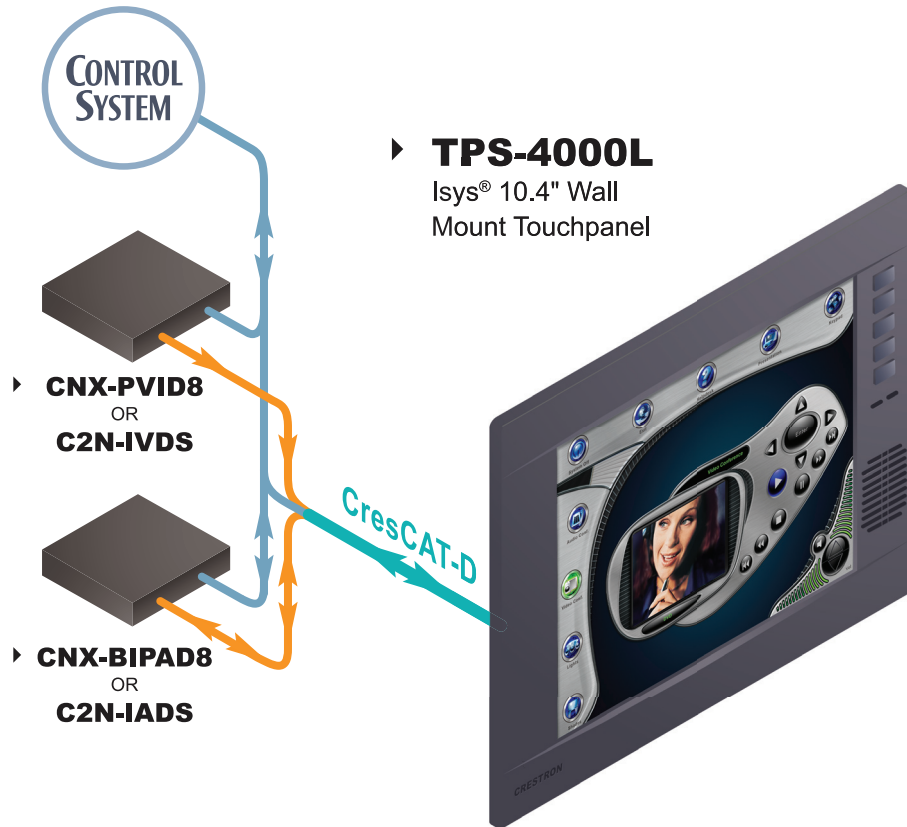

TPS-4000L In a CAT5 Distribution System

Color Key

- Control
- CAT5E
- RGB

- Video
- Cresnet
- CresCAT

- Audio
- LAN