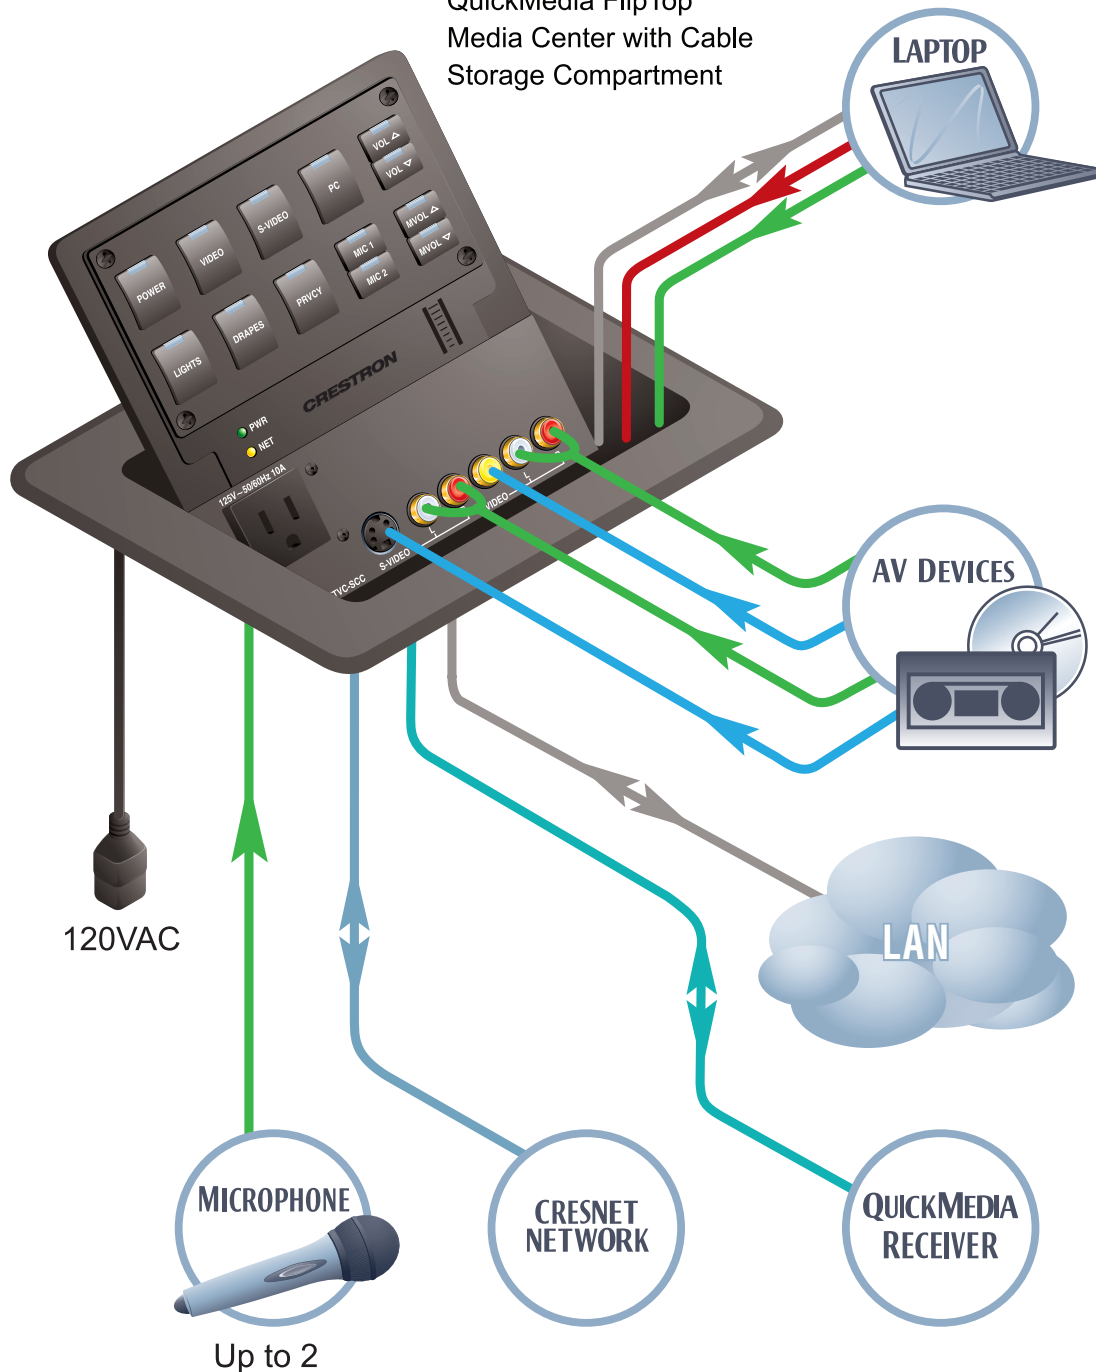

Typical QM-FTMCSC Connections

► QM-FTMCSC

QuickMedia FlipTop
Media Center with Cable
Storage Compartment

Color Key

● Control

● Video

● Audio

● CAT5E

● Cresnet

● LAN

● RGB

● CresCAT