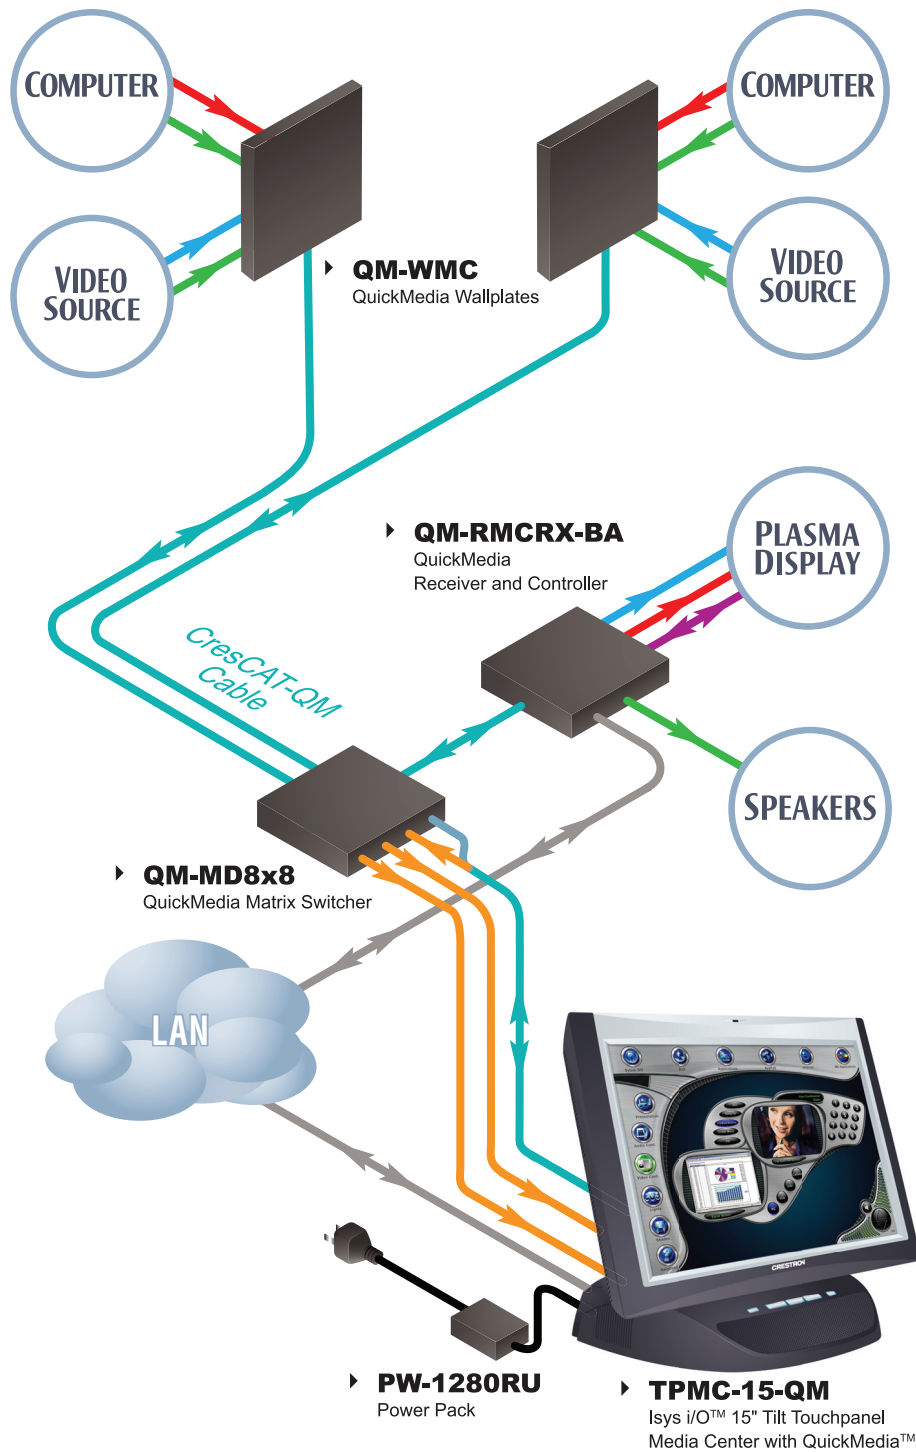

TPMC-15-QM in a QuickMedia System

Color Key		
● Control	● Video	● Audio
● CAT5E	● Cresnet	● LAN
● RGB	● CresCAT	