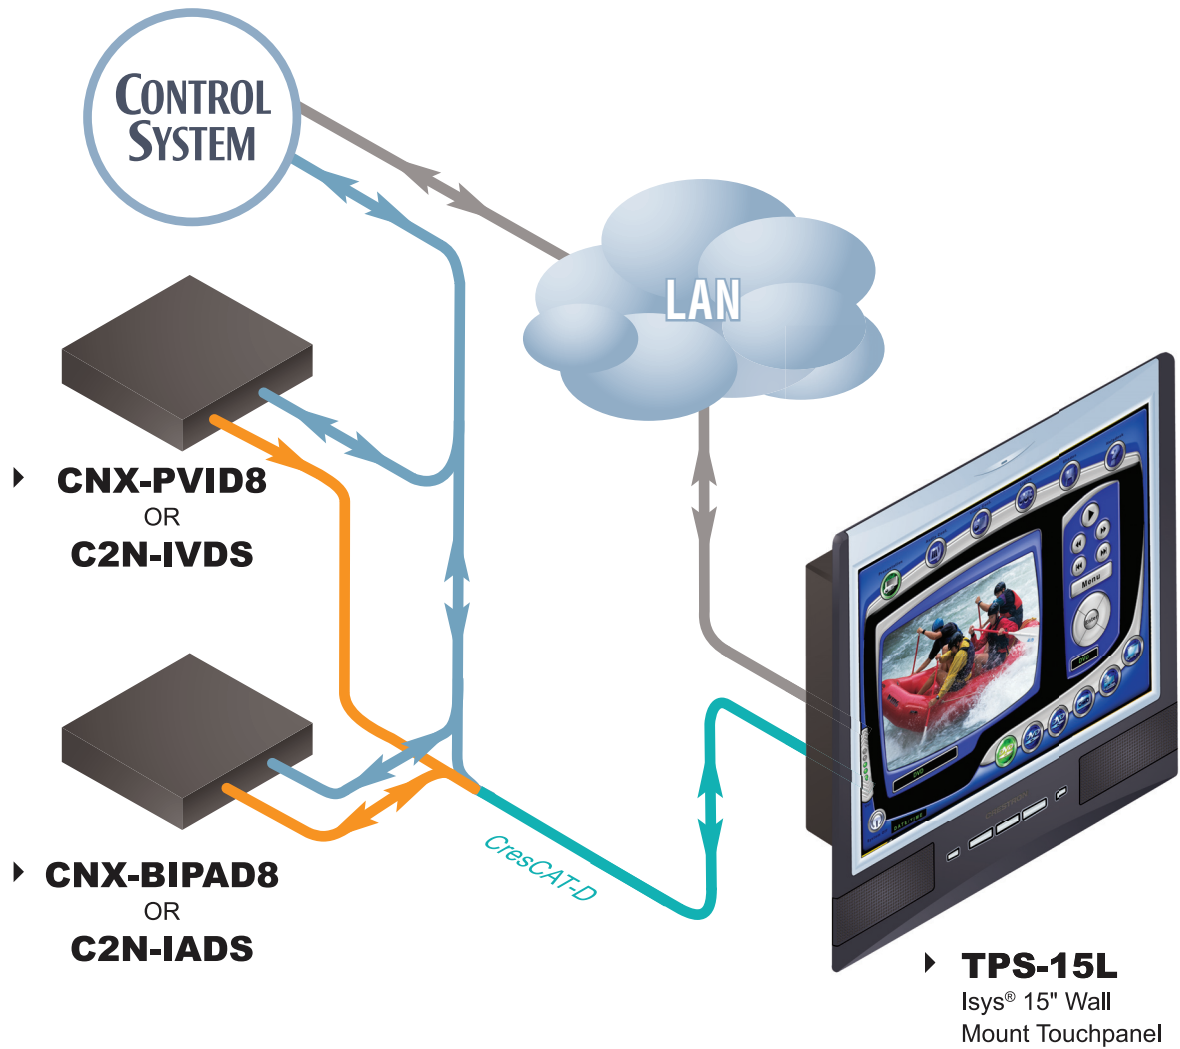

TPS-15L in a CAT5 AV Distribution System

Color Key		
● Control	● Video	● Audio
● CAT5E	● Cresnet	● LAN
● RGB	● CresCAT	