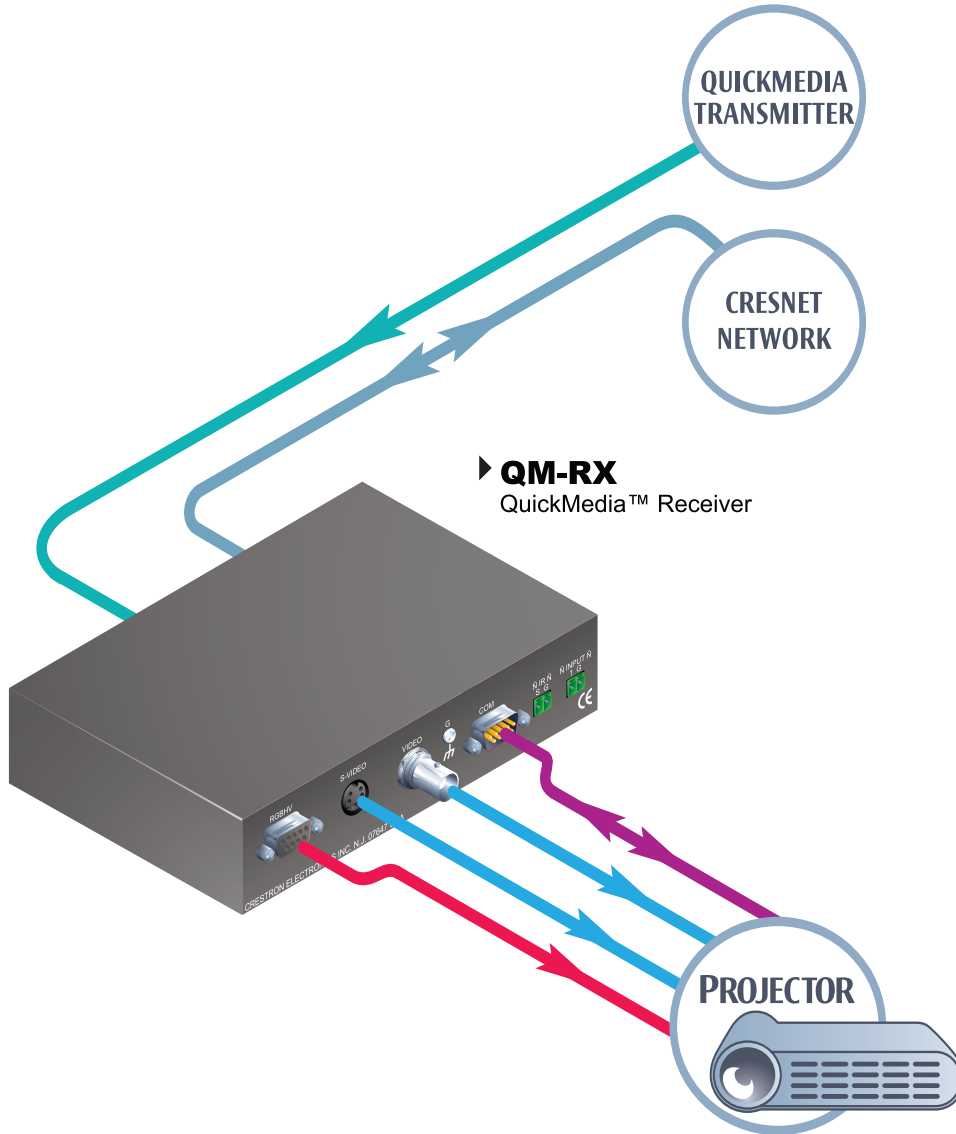

Typical QM-RX Application

Color Key		
● Control	● Video	● Audio
● CAT5E	● Cresnet	● LAN
● RGB	● CresCAT	