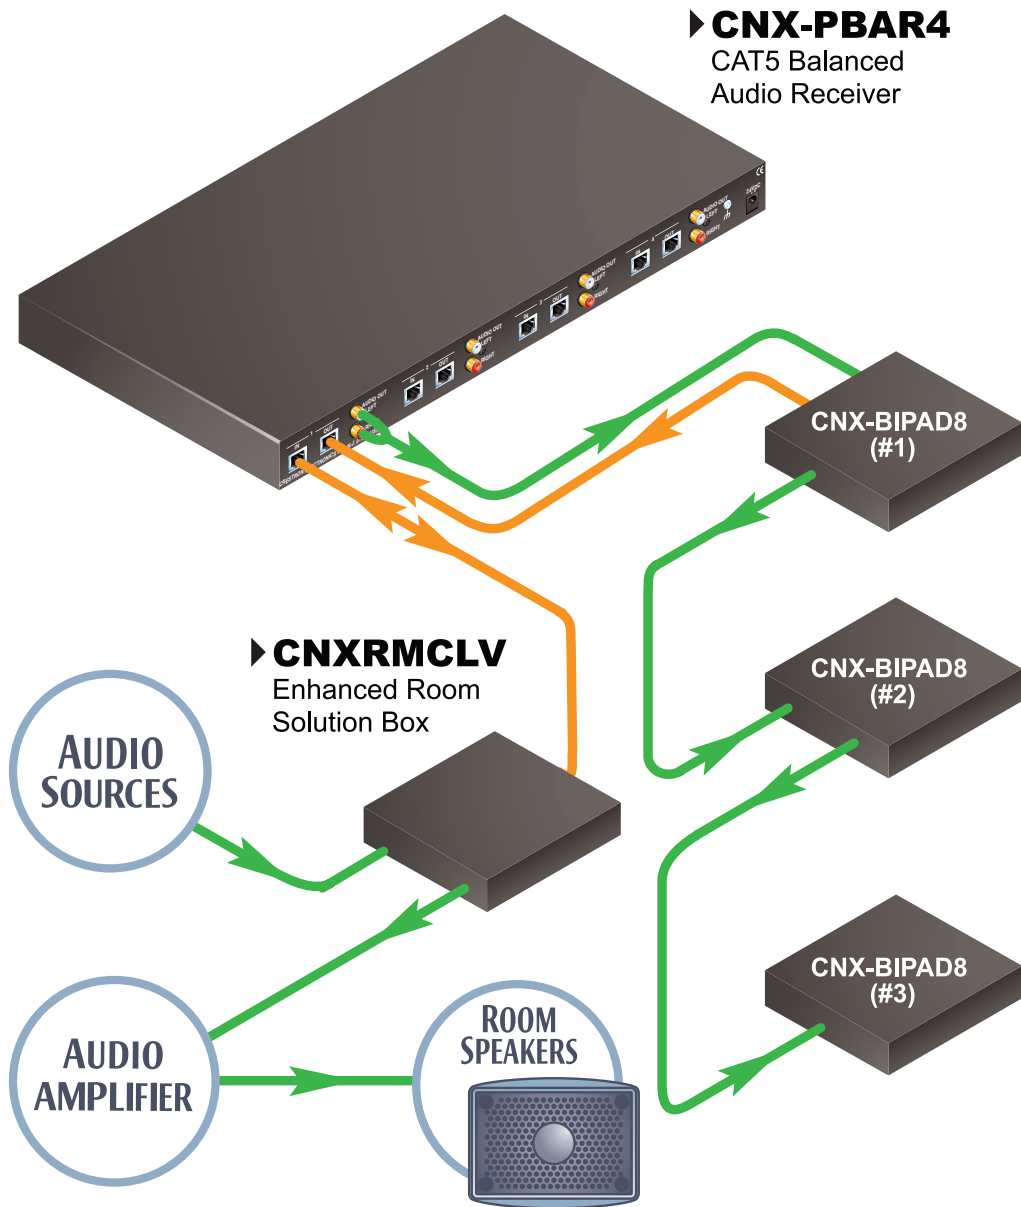

Typical CNX-PBAR4 Connections

Color Key					
●	Control	●	Video	●	Audio
●	CAT5E	●	Cresnet	●	LAN
●	RGB	●	CresCAT		