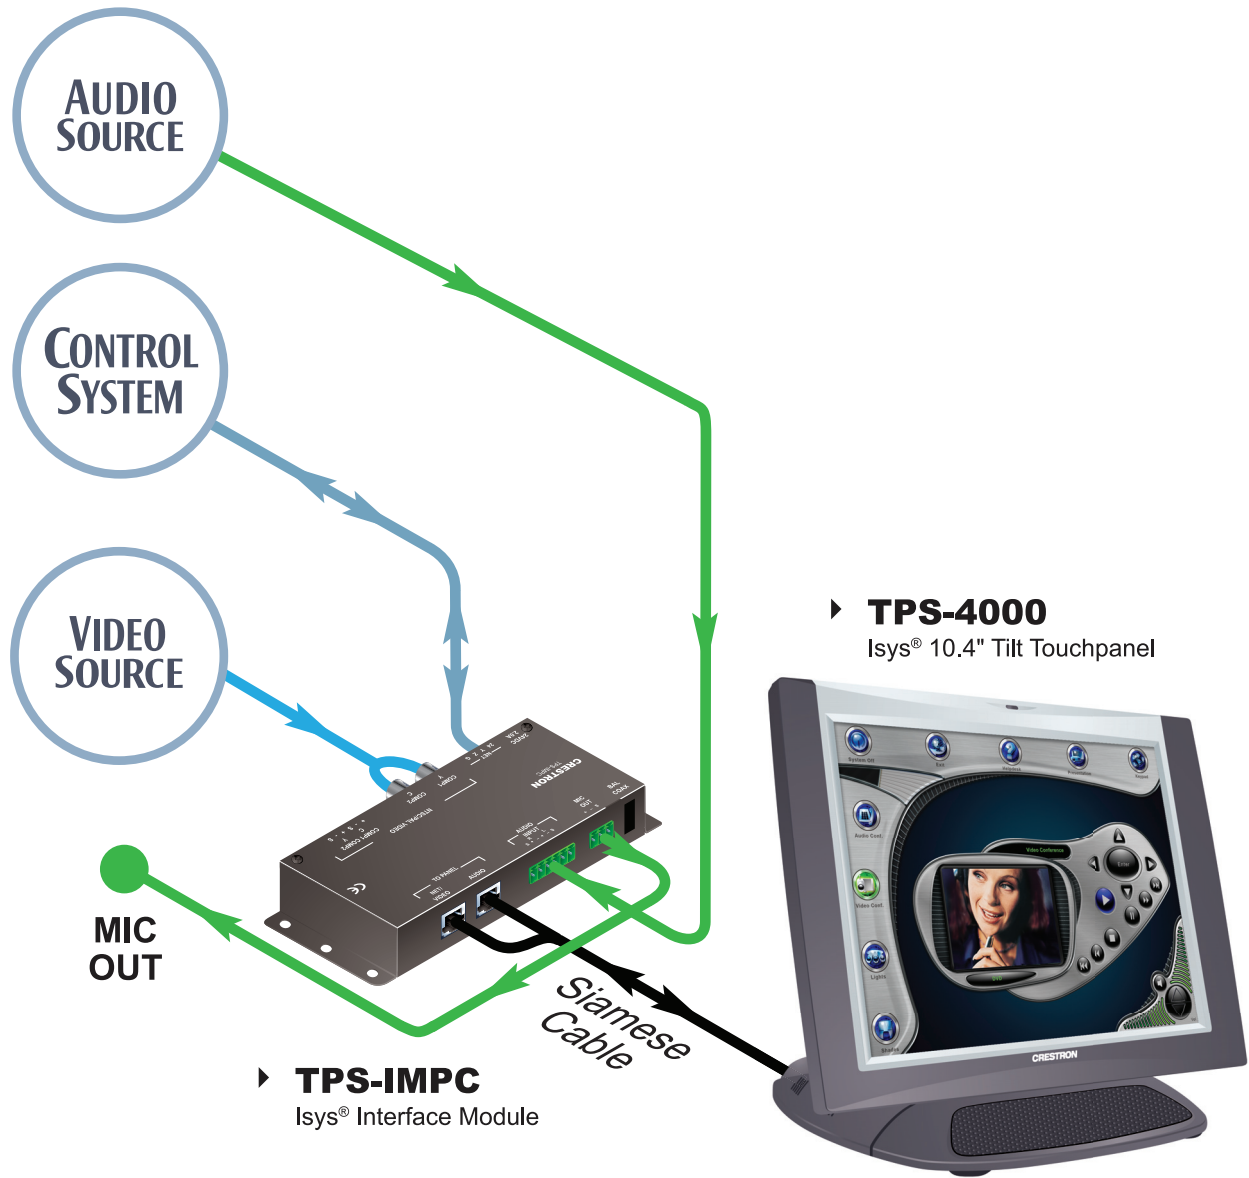

TPS-4000 using conventional AV sources

Color Key		
● Control	● Video	● Audio
● CAT5E	● Cresnet	● LAN
● RGB	● CresCAT	