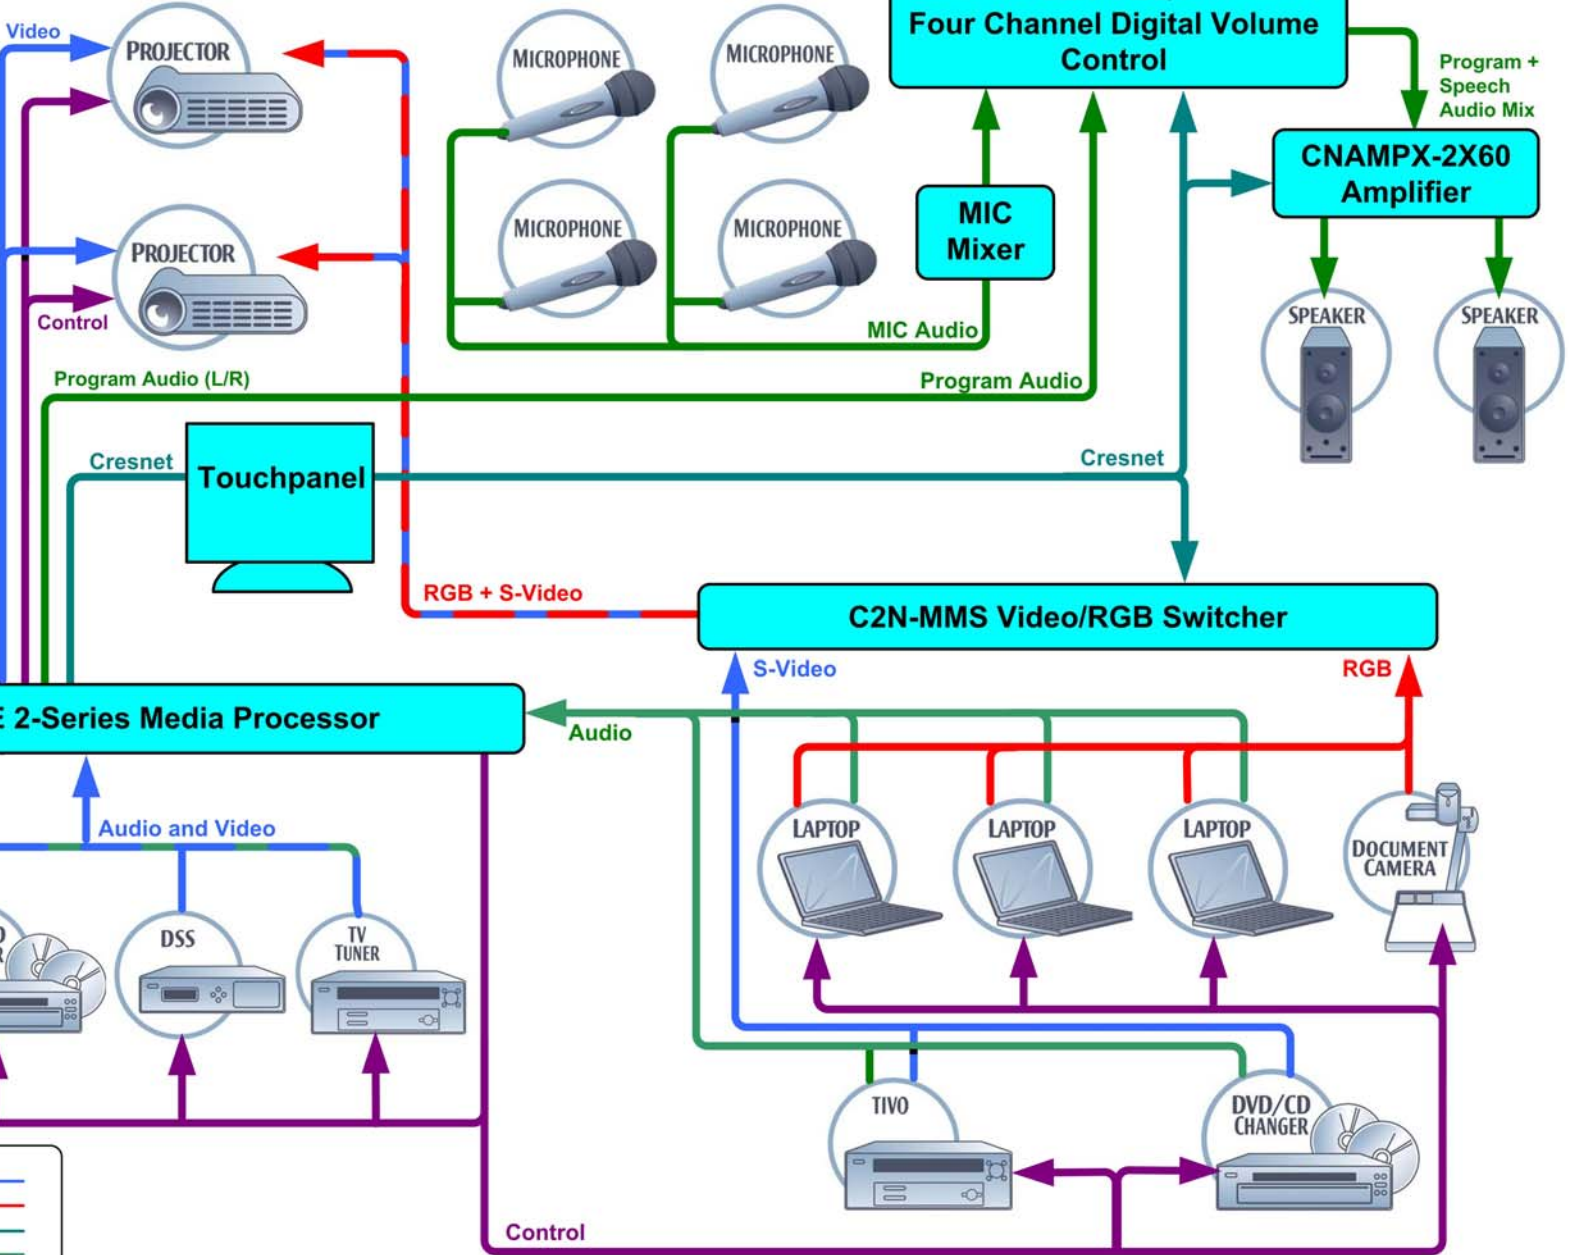

A/V Control with C2N-VEQ4, MP2E and C2N-MMS

E-Control2 + RoomView Scheduling and Monitoring Software

Key

- Video — Blue line
- RGB — Red line
- Cresnet — Teal line
- Audio — Green line
- Control — Purple line
- Ethernet/LAN — Grey line