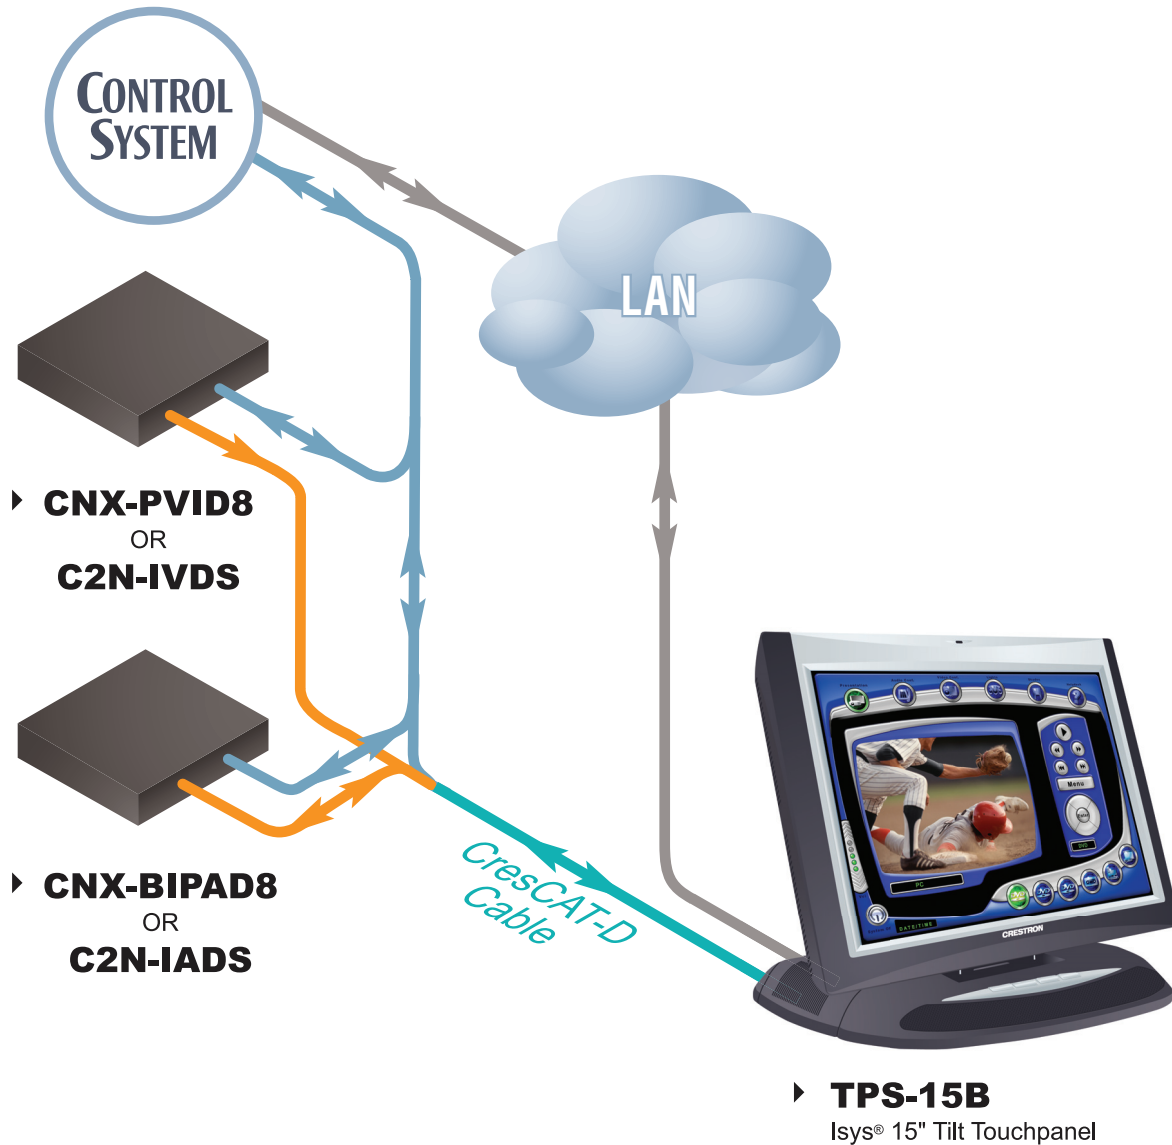

# TPS-15B in a CH CAT5 AV Distribution System

Color Key		
● Control	● Video	● Audio
● CAT5E	● Cresnet	● LAN
● RGB	● CresCAT	