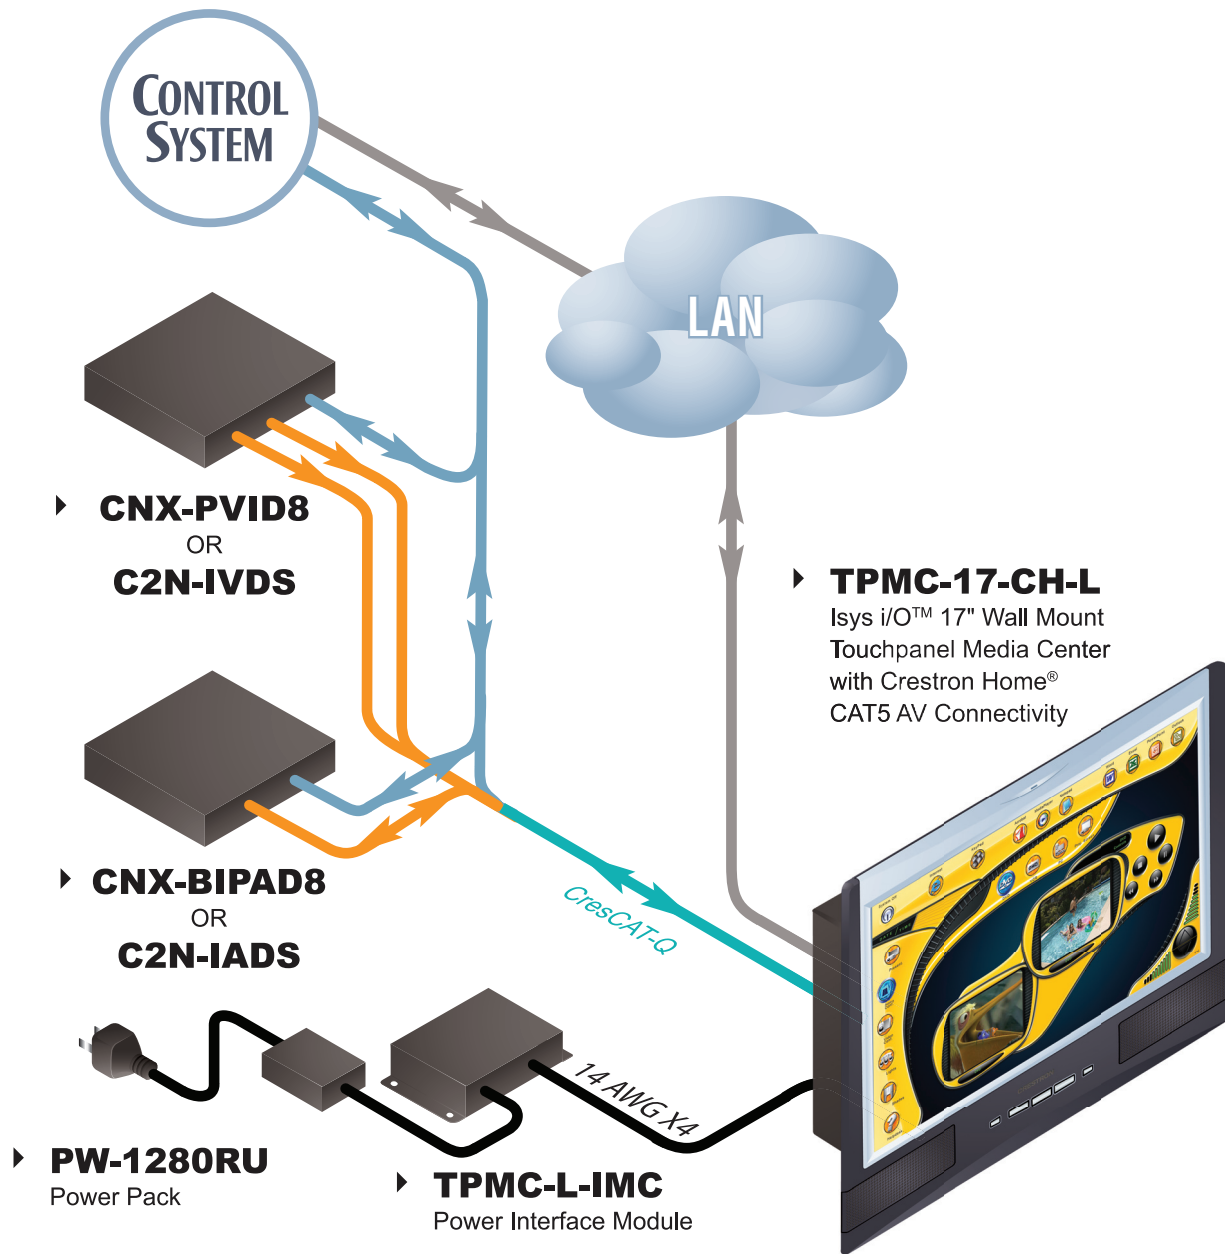

TPMC-17-CH-L in a CAT5 AV Distribution System

Color Key		
● Control	● Video	● Audio
● CAT5E	● Cresnet	● LAN
● RGB	● CresCAT	