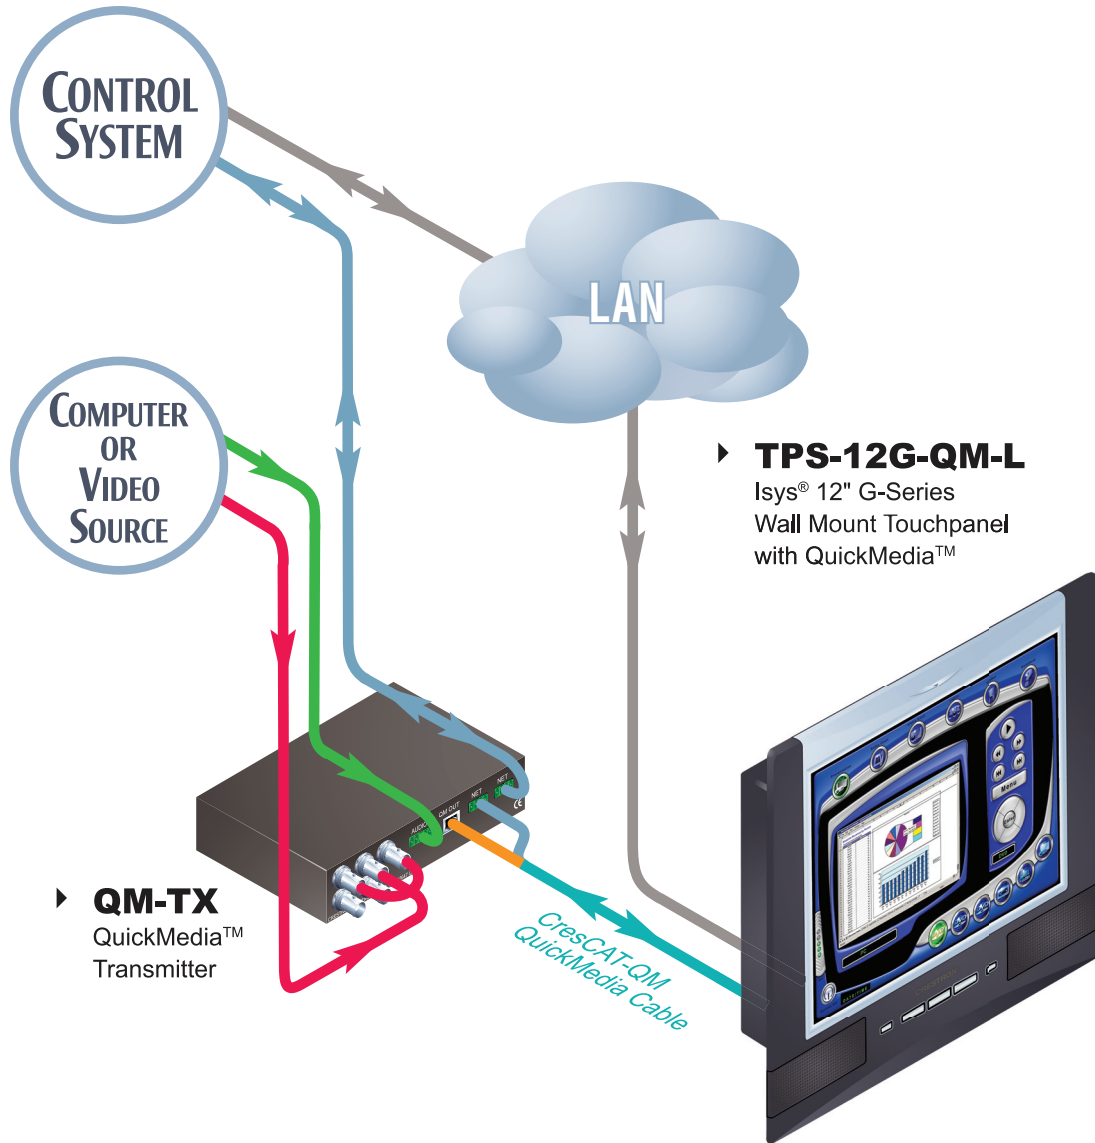

TPS-12G-QM-L using a single QuickMedia Transmitter

Color Key		
● Control	● Video	● Audio
● CAT5E	● Cresnet	● LAN
● RGB	● CresCAT	