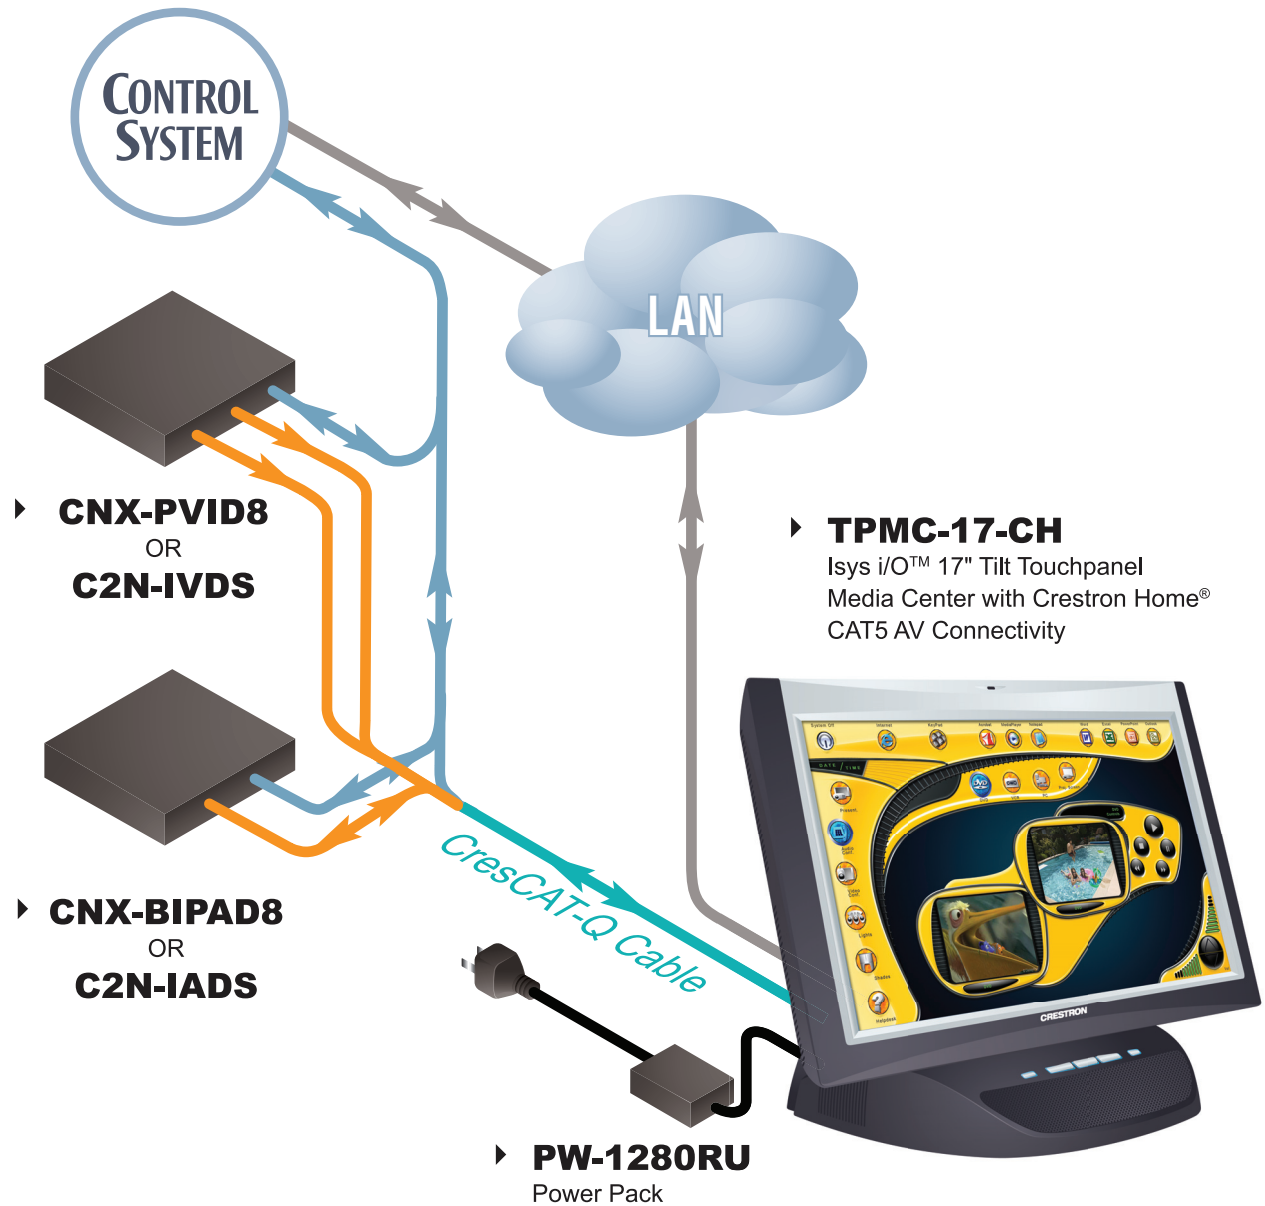

# TPMC-17-CH in a CAT5 AV Distribution System

Color Key		
● Control	● Video	● Audio
● CAT5E	● Cresnet	● LAN
● RGB	● CresCAT	