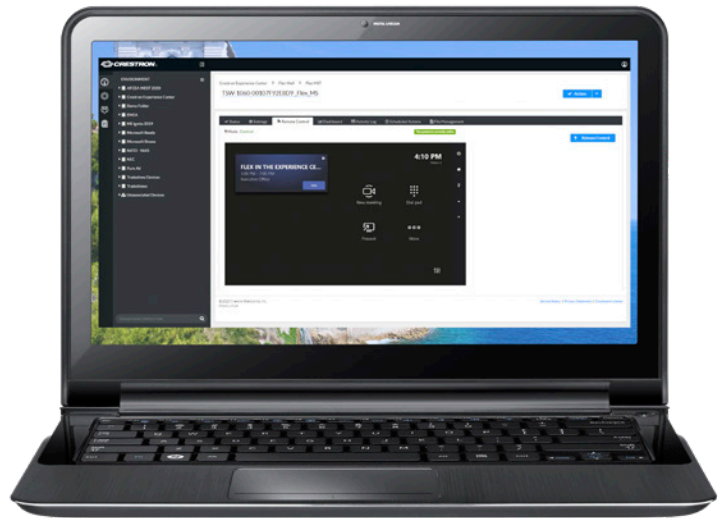

Large
Meeting Rooms
< 24 participants

DESIGN

Microsoft® Teams: Crestron Flex UC-C160-T
+ Logitech Rally Plus Kit

Zoom Rooms: Crestron Flex UC-C160-Z
+ Logitech Rally Plus Kit

PURCHASE

All products are available through Crestron Authorized Dealers and select Distribution.
For the latest pricing and dealer list, please visit crestron.com/Logitech.

INSTALL

Each product includes detailed wiring documents and expected technology placement for each kit. For detailed block diagrams [click here](#).

MANAGE

Crestron XiO Cloud™ seamlessly integrates with Logitech’s Sync software, aggregating Logitech and Crestron products into one common management platform. One set of tools enables support teams to manage all meeting room technology while also providing keys insights into workplace utilization.