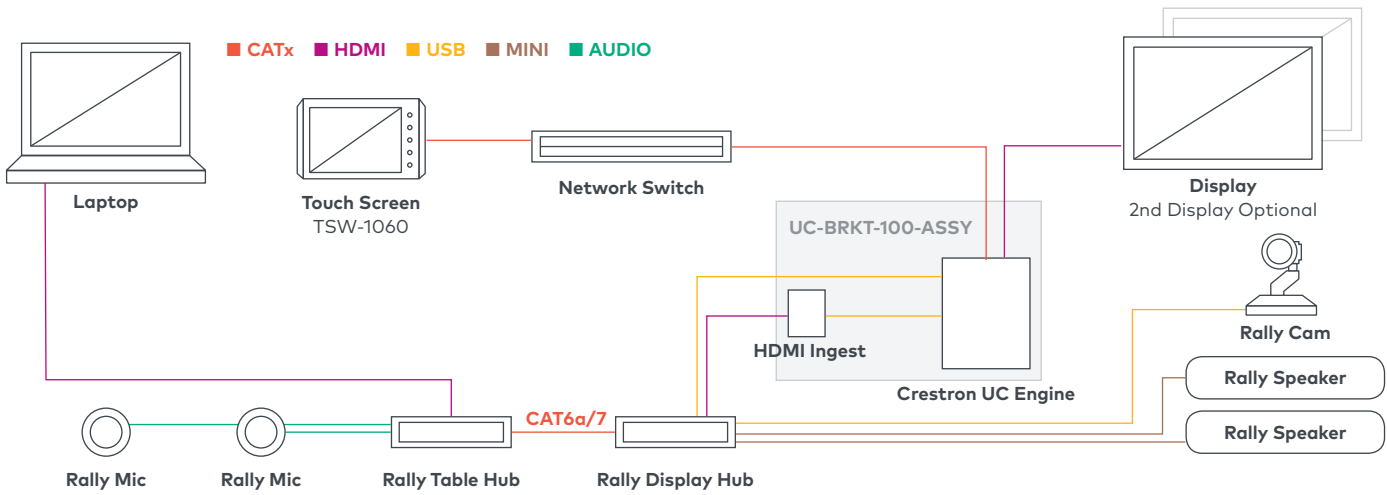

Large
Meeting Rooms
< 24 participants

DESIGN

Microsoft® Teams: Crestron Flex UC-C160-T
+ Logitech Rally Plus Kit

Zoom Rooms: Crestron Flex UC-C160-Z
+ Logitech Rally Plus Kit

PURCHASE

All products are available through Crestron Authorized Dealers and select Distribution.
For the latest pricing and dealer list, please visit crestron.com/Logitech.

INSTALL

Each product includes detailed wiring documents and expected technology placement for each kit. For detailed block diagrams [click here](#).

MANAGE

Crestron XiO Cloud™ seamlessly integrates with Logitech’s Sync software, aggregating Logitech and Crestron products into one common management platform. One set of tools enables support teams to manage all meeting room technology while also providing keys insights into workplace utilization.